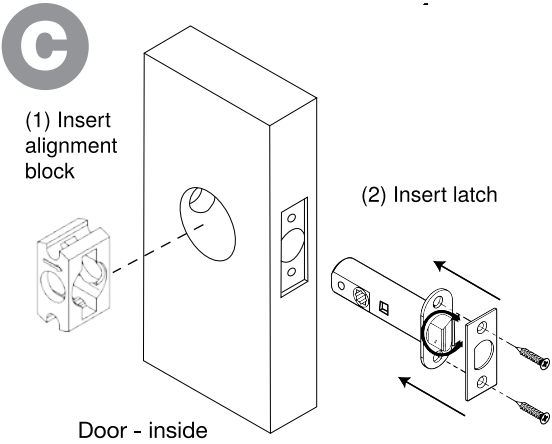

NOTE: Passage and privacies fit doors 1-3/8" to 1-3/4" thick.

VIAGGIO®

For assistance call 1(800)522-7336
Monday - Friday
7am-5pm MT
or visit

www.ViaggioHardware.com/support