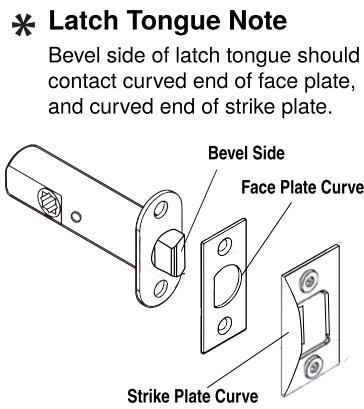

NOTE: Passage and privacies fit doors 1-3/8" to 1-3/4" thick.

VIAGGIO®

For assistance call 1(800)522-7336
Monday - Friday
7am-5pm MT
or visit

www.ViaggioHardware.com/support