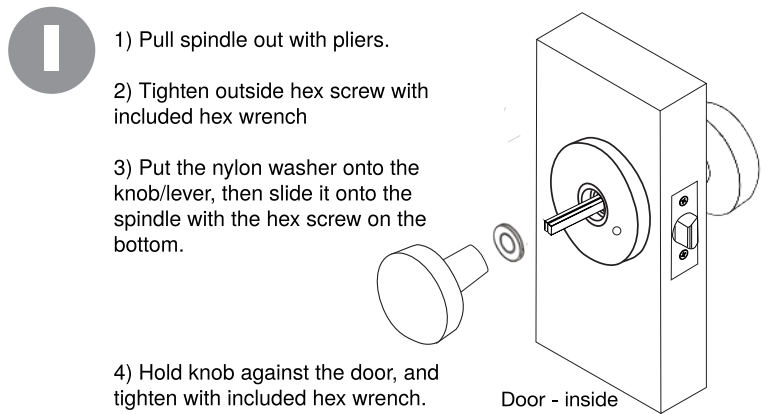

NOTE: Passage and privacies fit doors 1-3/8" to 1-3/4" thick.

VIAGGIO®

For assistance call 1(800)522-7336
Monday - Friday
7am-5pm MT
or visit

www.ViaggioHardware.com/support