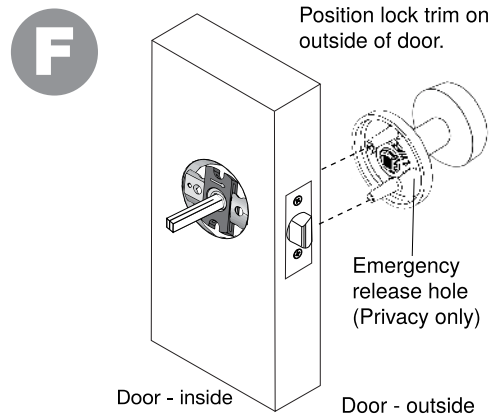

NOTE: Passage and privacies fit doors 1-3/8" to 1-3/4" thick.

VIAGGIO®

For assistance call 1(800)522-7336
Monday - Friday
7am-5pm MT
or visit

www.ViaggioHardware.com/support