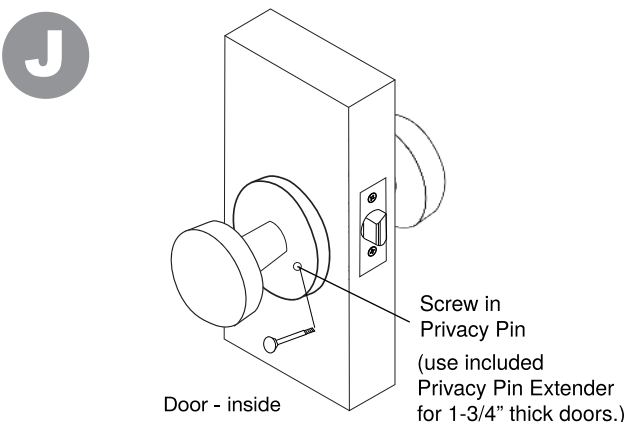

NOTE: Passage and privacies fit doors 1-3/8" to 1-3/4" thick.

VIAGGIO®

For assistance call 1(800)522-7336
Monday - Friday
7am-5pm MT
or visit

www.ViaggioHardware.com/support