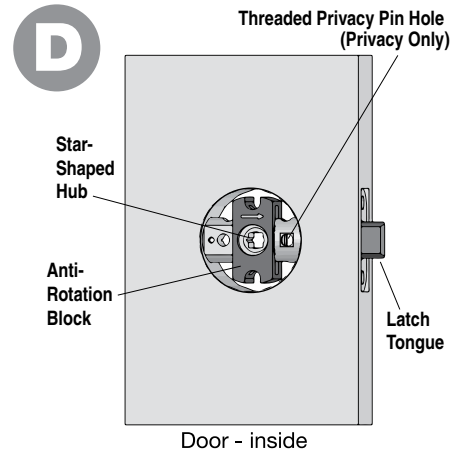

NOTE: Passage and privacies fit doors 1-3/8" to 1-3/4" thick.

VIAGGIO®

For assistance call 1(800)522-7336
Monday - Friday
7am-5pm MT
or visit

www.ViaggioHardware.com/support