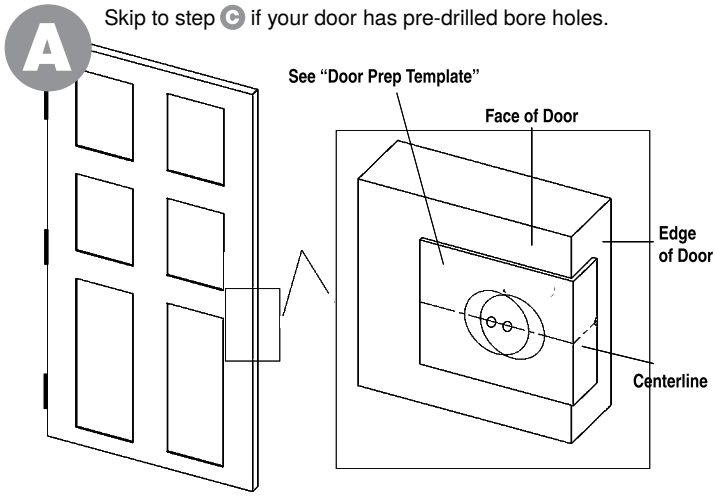

NOTE: Passage and privacies fit doors 1-3/8" to 1-3/4" thick.

VIAGGIO®

For assistance call 1(800)522-7336
Monday - Friday
7am-5pm MT
or visit

www.ViaggioHardware.com/support