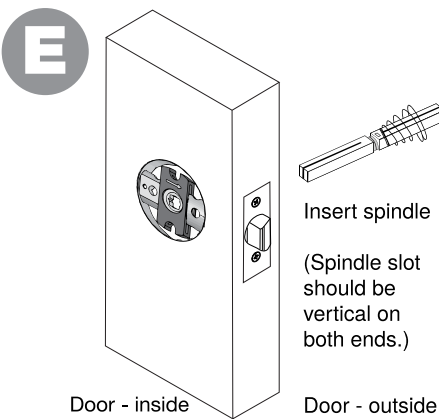

NOTE: Passage and privacies fit doors 1-3/8" to 1-3/4" thick.

VIAGGIO®

For assistance call 1(800)522-7336
Monday - Friday
7am-5pm MT
or visit

www.ViaggioHardware.com/support