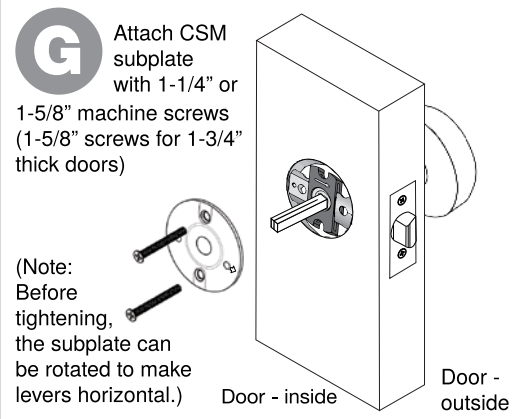

NOTE: Passage and privacies fit doors 1-3/8" to 1-3/4" thick.

VIAGGIO®

For assistance call 1(800)522-7336
Monday - Friday
7am-5pm MT
or visit

www.ViaggioHardware.com/support