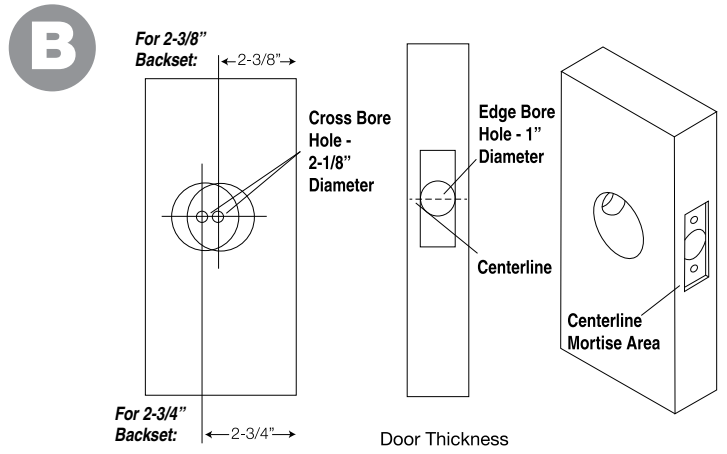

NOTE: Passage and privacies fit doors 1-3/8" to 1-3/4" thick.

VIAGGIO®

For assistance call 1(800)522-7336
Monday - Friday
7am-5pm MT
or visit

www.ViaggioHardware.com/support