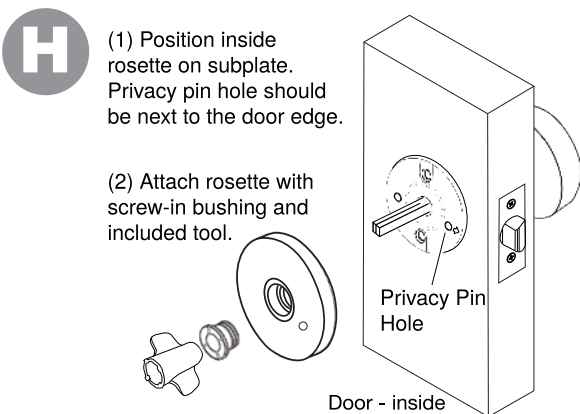

NOTE: Passage and privacies fit doors 1-3/8" to 1-3/4" thick.

VIAGGIO®

For assistance call 1(800)522-7336
Monday - Friday
7am-5pm MT
or visit

www.ViaggioHardware.com/support