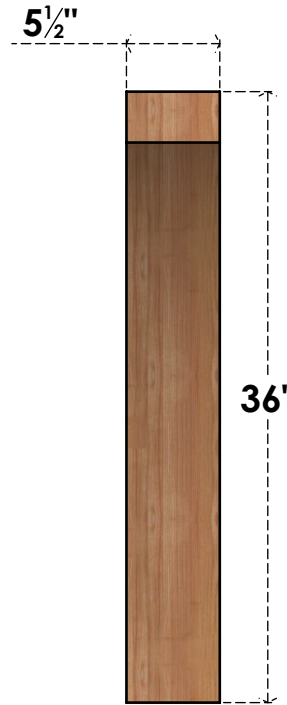

BRC06X24X36THR00SWR

5 1/2"W X 24"D X 36"H THORTON SMOOTH BRACE, WESTERN RED CEDAR

SIDE

FRONT

EKENA MILLWORK
 2300 WEST MAIN ST.
 CLARKSVILLE, TX 75426
 TOLL FREE: 866-607-0453
 WWW.EKENAMILLWORK.COM

NOTES

1. INSTALLATION TO BE COMPLETED IN ACCORDANCE WITH MANUFACTURER'S SPECIFICATIONS.
2. DRAWING MAY NOT BE TO SCALE
3. THIS DRAWING IS INTENDED FOR DESIGN AND PLANNING PURPOSES ONLY.
4. ALL INFORMATION CONTAINED HEREIN WAS CURRENT AT THE TIME OF DEVELOPMENT BUT MUST BE REVIEWED AND APPROVED BY THE PRODUCT MANUFACTURER TO BE CONSIDERED ACCURATE.
5. PRODUCTS ARE NOT KILN DRIED. THIS ITEM IS UNIQUE AND WILL CONTAIN THE NATURAL VARIATIONS THAT THE WOOD SPECIES OFFERS. THIS MAY RESULT IN VARIATIONS UP TO 1/4"