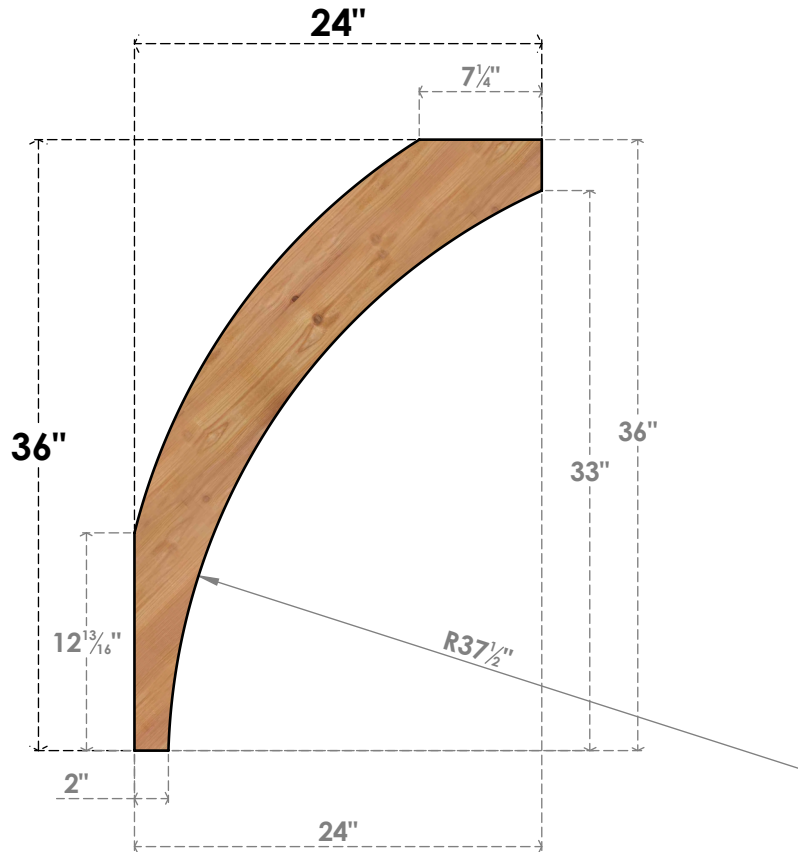

BRC06X24X36THR00SWR

5 1/2"W X 24"D X 36"H THORTON SMOOTH BRACE, WESTERN RED CEDAR

SIDE

FRONT

EKENA MILLWORK
 2300 WEST MAIN ST.
 CLARKSVILLE, TX 75426
 TOLL FREE: 866-607-0453
 WWW.EKENAMILLWORK.COM

NOTES

1. INSTALLATION TO BE COMPLETED IN ACCORDANCE WITH MANUFACTURER'S SPECIFICATIONS.
2. DRAWING MAY NOT BE TO SCALE
3. THIS DRAWING IS INTENDED FOR DESIGN AND PLANNING PURPOSES ONLY.
4. ALL INFORMATION CONTAINED HEREIN WAS CURRENT AT THE TIME OF DEVELOPMENT BUT MUST BE REVIEWED AND APPROVED BY THE PRODUCT MANUFACTURER TO BE CONSIDERED ACCURATE.
5. PRODUCTS ARE NOT KILN DRIED. THIS ITEM IS UNIQUE AND WILL CONTAIN THE NATURAL VARIATIONS THAT THE WOOD SPECIES OFFERS. THIS MAY RESULT IN VARIATIONS UP TO 1/4"