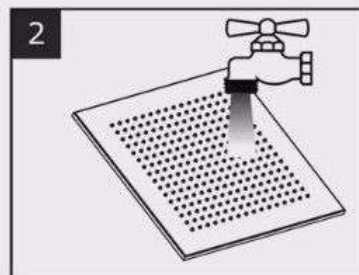

### Wall mounted

### Ceiling

Aqualem Bathroom Tech Limited

*Less is more...*

- Just clean: simply rub over the spray nozzles to remove lime scale.