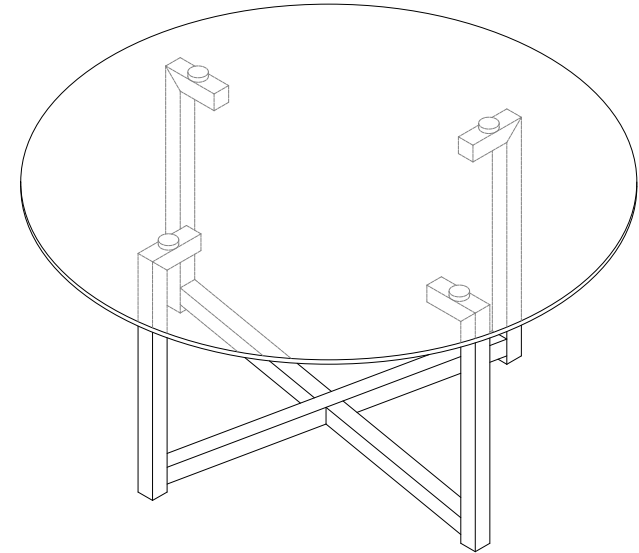

**W24157589---JZQ3001-B**  
**W24157588---JZQ3001-C**

**Important**

Please inspect all items carefully before assembling.  
 If for any reason you need to return this item, you must return it in its original packaging.  
**Assembled items can not be returned.**

COMPONENTS LIST

1 Top Glass  x1	2 Frame#1  x1	3 Frame#2  x4
A Screws#1  x4	B Screws#2  x4	<del>C Foot  x4</del>
D Allen Key  x1	E Metal Washers  x4	<del>Unnecessary Parts</del>

**1** Please don't fully tighten all the screws until Step 2 .