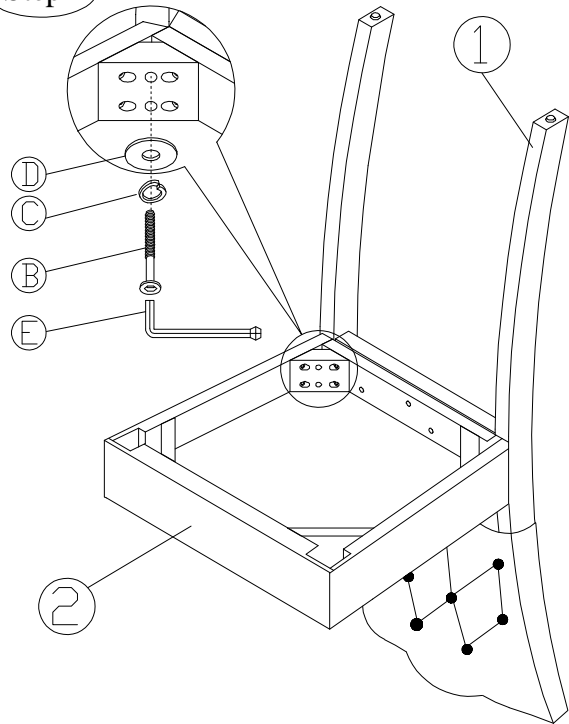

UPHOLSTERY SIDE CHAIR (MOCHA BROWN)

ASSEMBLY INSTRUCTIONS

Hardwares

CODE	PICTURE	SIZE	AMOUNT
A		M6 x 45mm	7 pcs
B		M6 x 80mm	4 pcs
C		Ø6/13 mm	11 pcs
D		Ø6/19 mm	11 pcs
E		4 x 110 mm	1pc

NOTE: Do not fully tighten all screws and bolts until the entire item is completely assembled

Step1

M6 x 45mm 3pcs	Ø6/13 mm 3pcs	Ø6/19 mm 3pcs	4 mm 1pc

Step2

M6 x 80mm 4pcs	Ø6/13 mm 4pcs	Ø6/19 mm 4pcs	4 mm 1pc

Step3

M6 x 45mm 4pcs	Ø6/13 mm 4pcs	Ø6/19 mm 4pcs	4 mm 1pc

COMPLETE