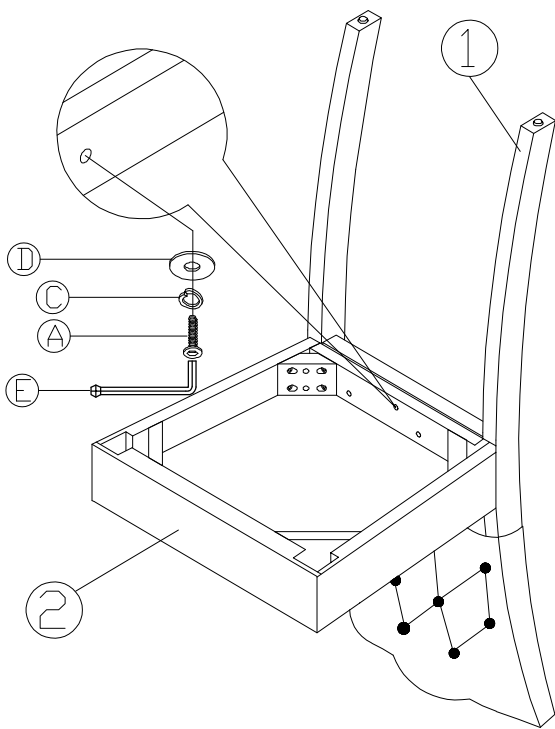

UPHOLSTERY SIDE CHAIR (MOCHA BROWN)

ASSEMBLY INSTRUCTIONS

Hardwares

CODE	PICTURE	SIZE	AMOUNT
A		M6 x 45mm	7 pcs
B		M6 x 80mm	4 pcs
C		Ø6/13 mm	11 pcs
D		Ø6/19 mm	11 pcs
E		4 x 110 mm	1pc

NOTE: Do not fully tighten all screws and bolts until the entire item is completely assembled

Step1

M6 x 45mm 3pcs	Ø6/13 mm 3pcs	Ø6/19 mm 3pcs	4 mm 1pc

Step2

M6 x 80mm 4pcs	Ø6/13 mm 4pcs	Ø6/19 mm 4pcs	4 mm 1pc

Step3

M6 x 45mm 4pcs	Ø6/13 mm 4pcs	Ø6/19 mm 4pcs	4 mm 1pc

COMPLETE