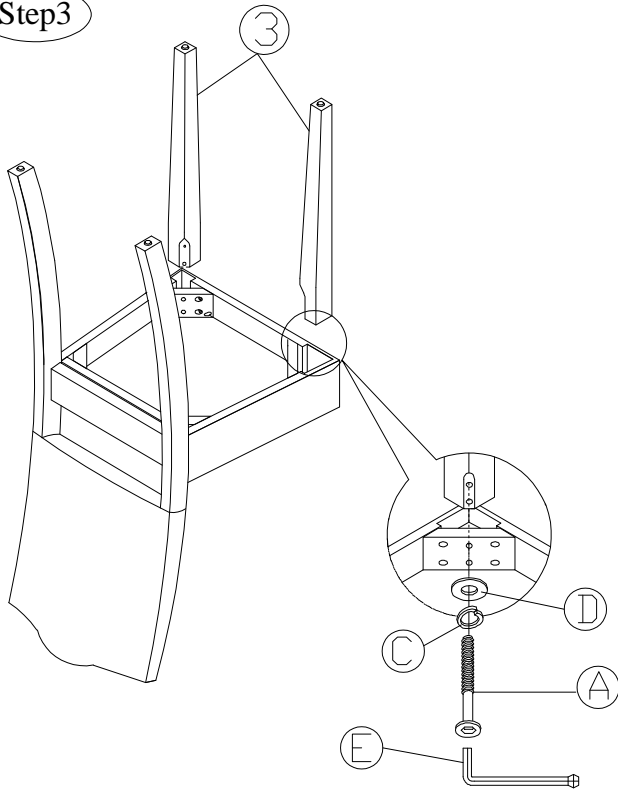

UPHOLSTERY SIDE CHAIR (MOCHA BROWN)

ASSEMBLY INSTRUCTIONS

Hardwares

CODE	PICTURE	SIZE	AMOUNT
A		M6 x 45mm	7 pcs
B		M6 x 80mm	4 pcs
C		Ø6/13 mm	11 pcs
D		Ø6/19 mm	11 pcs
E		4 x 110 mm	1pc

NOTE: Do not fully tighten all screws and bolts until the entire item is completely assembled

Step1

M6 x 45mm 3pcs	Ø6/13 mm 3pcs	Ø6/19 mm 3pcs	4 mm 1pc

Step2

M6 x 80mm 4pcs	Ø6/13 mm 4pcs	Ø6/19 mm 4pcs	4 mm 1pc

Step3

M6 x 45mm 4pcs	Ø6/13 mm 4pcs	Ø6/19 mm 4pcs	4 mm 1pc

COMPLETE