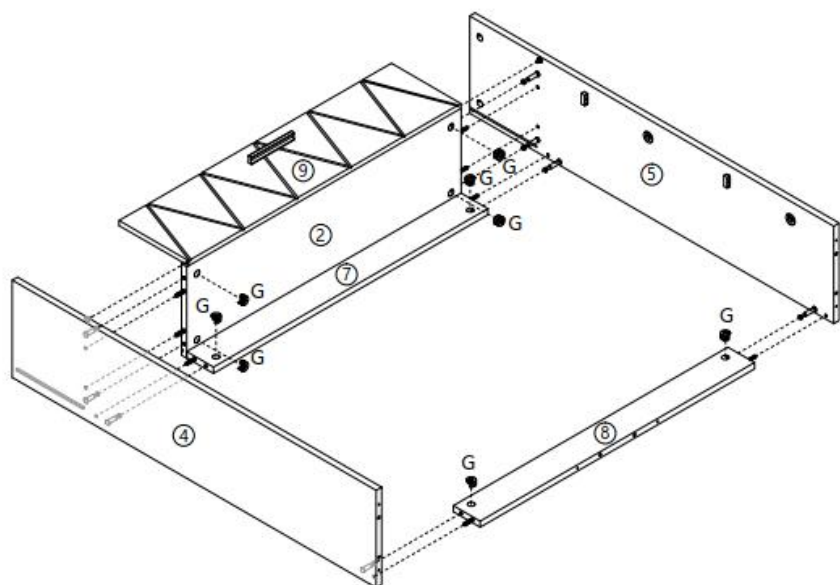

# PARTS LIST

 4x40mm	 6x30mm	 4x16mm	 96mm	 6PCS	 6x35mm	 φ15x9mm	
A   10PCS	B   20PCS	C   6PCS	D   3PCS	E   6PCS	F   12PCS	G   12PCS	
 H1	 H2	 I1	 I2	 I3	 5x13mm	 4x12mm	 3.5x14mm
H   2SETS	I   4SETS	J   2PCS	K   4PCS	L   24PCS			
 M	 N	 3x14mm	 3x12mm	 Q	 3.5x12mm	 S	
M   2PCS	N   2PCS	O   10PCS	P   4PCS	Q   1PC	R   4PCS	S   4PCS	
 T	 U	 6x30mm	 φ20mm	 7x12mm	 4x62mm		
T   2PCS	U   2PCS	V   2PCS	W   12PC	X   20PCS	Y   1PC		

## ASSEMBLY STEP

3

4

5

6

7

8

9

## PRODUCT PARAMETER

Package size (mm)	1155*470*168
Size (mm)	800*239*1200
N.W (kg)	24.45
G.W (kg)	27.1
Colour	White, burlywood feet
Type	3 layers
Texture	Engineering board
Base	4 individual iron legs
Load-bearing	≥150 lbs