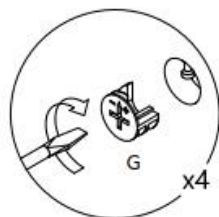

# PARTS LIST

 4x40mm	 6x30mm	 4x16mm	 96mm	 6PCS	 6x35mm	 φ15x9mm	
A   10PCS	B   20PCS	C   6PCS	D   3PCS	E   6PCS	F   12PCS	G   12PCS	
 H1	 H2	 I1	 I2	 I3	 5x13mm	 4x12mm	 3.5x14mm
H   2SETS	I   4SETS	J   2PCS	K   4PCS	L   24PCS			
 M	 N	 3x14mm	 3x12mm	 Q	 3.5x12mm	 S	
M   2PCS	N   2PCS	O   10PCS	P   4PCS	Q   1PC	R   4PCS	S   4PCS	
 T	 U	 6x30mm	 φ20mm	 7x12mm	 4x62mm		
T   2PCS	U   2PCS	V   2PCS	W   12PC	X   20PCS	Y   1PC		

## ASSEMBLY STEP

3

4

5

6

7

8

9

11

180°

13

14

15

16

17

18

## PRODUCT PARAMETER

Package size (mm)	1155*470*168
Size (mm)	800*239*1200
N.W (kg)	24.45
G.W (kg)	27.1
Colour	White, burlywood feet
Type	3 layers
Texture	Engineering board
Base	4 individual iron legs
Load-bearing	≥150 lbs