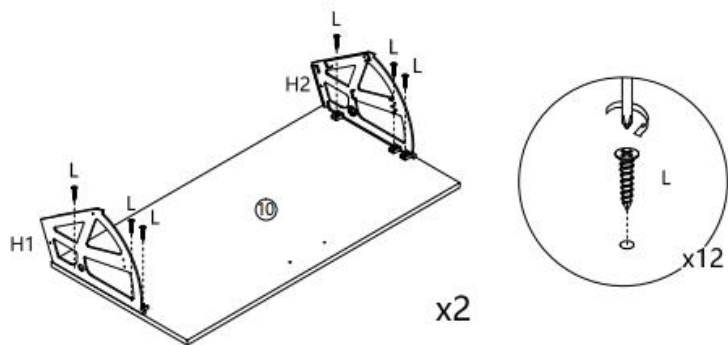

## ASSEMBLY STEP

3

4

5

6

7

8

9

11

180°

13

14

15

16

17

18

## PRODUCT PARAMETER

Package size (mm)	1155*470*168
Size (mm)	800*239*1200
N.W (kg)	24.45
G.W (kg)	27.1
Colour	White, burlywood feet
Type	3 layers
Texture	Engineering board
Base	4 individual iron legs
Load-bearing	≥150 lbs