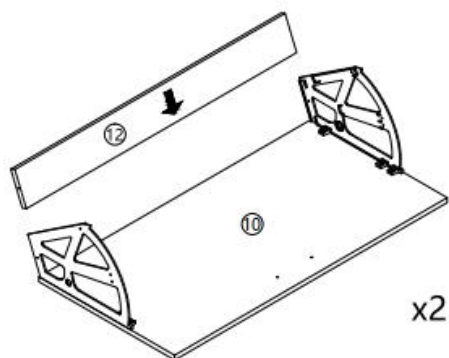

## ASSEMBLY STEP

3

4

5

6

7

8

9

11

180°

13

14

15

16

17

18

## PRODUCT PARAMETER

Package size (mm)	1155*470*168
Size (mm)	800*239*1200
N.W (kg)	24.45
G.W (kg)	27.1
Colour	White, burlywood feet
Type	3 layers
Texture	Engineering board
Base	4 individual iron legs
Load-bearing	≥150 lbs