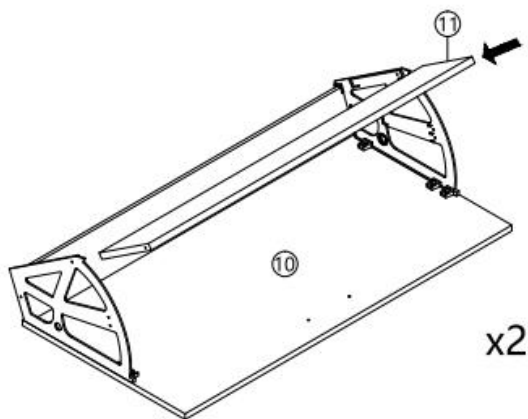

## ASSEMBLY STEP

3

4

5

6

7

8

9

11

180°

13

14

15

16

17

18

## PRODUCT PARAMETER

Package size (mm)	1155*470*168
Size (mm)	800*239*1200
N.W (kg)	24.45
G.W (kg)	27.1
Colour	White, burlywood feet
Type	3 layers
Texture	Engineering board
Base	4 individual iron legs
Load-bearing	≥150 lbs