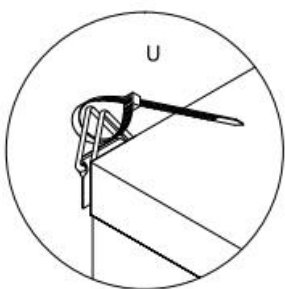

## PRODUCT PARAMETER

Package size (mm)	1155*470*168
Size (mm)	800*239*1200
N.W (kg)	24.45
G.W (kg)	27.1
Colour	White, burlywood feet
Type	3 layers
Texture	Engineering board
Base	4 individual iron legs
Load-bearing	≥150 lbs