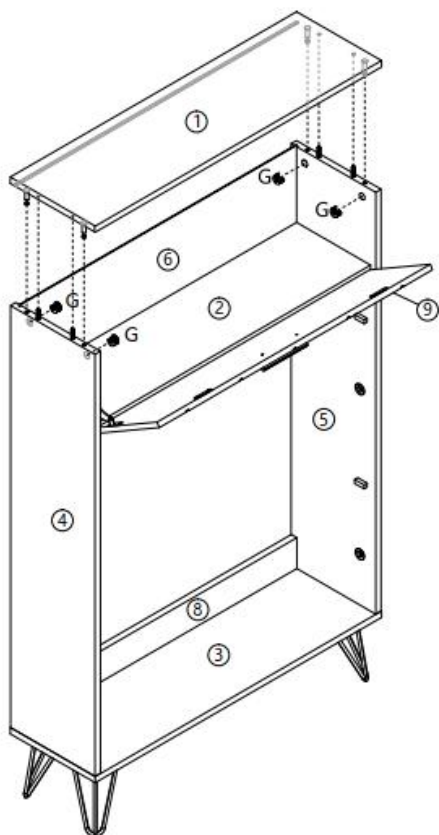

## ASSEMBLY STEP

3

4

5

6

7

8

9

11

180°

13

14

15

16

17

18

## PRODUCT PARAMETER

Package size (mm)	1155*470*168
Size (mm)	800*239*1200
N.W (kg)	24.45
G.W (kg)	27.1
Colour	White, burlywood feet
Type	3 layers
Texture	Engineering board
Base	4 individual iron legs
Load-bearing	≥150 lbs