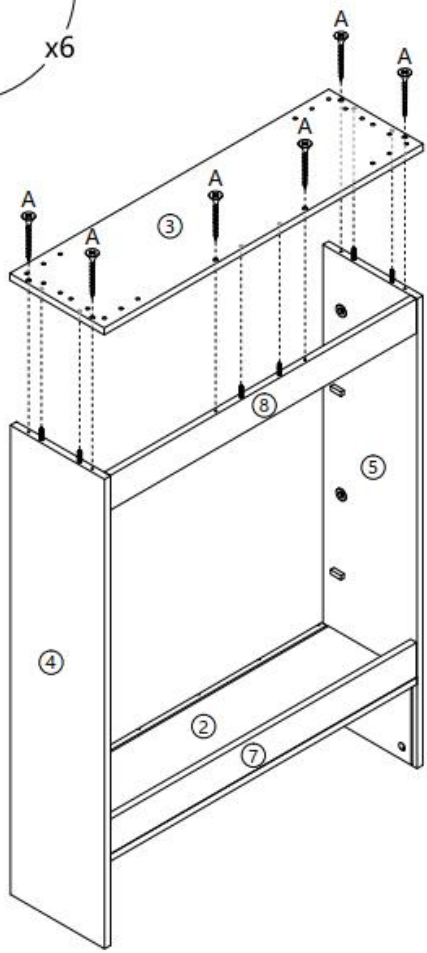

# PARTS LIST

 4x40mm	 6x30mm	 4x16mm	 96mm	 6PCS	 6x35mm	 φ15x9mm	
A   10PCS	B   20PCS	C   6PCS	D   3PCS	E   6PCS	F   12PCS	G   12PCS	
 H1	 H2	 I1	 I2	 I3	 5x13mm	 4x12mm	 3.5x14mm
H   2SETS	I   4SETS	J   2PCS	K   4PCS	L   24PCS			
 M	 N	 3x14mm	 3x12mm	 Q	 3.5x12mm	 S	
M   2PCS	N   2PCS	O   10PCS	P   4PCS	Q   1PC	R   4PCS	S   4PCS	
 T	 U	 6x30mm	 φ20mm	 7x12mm	 4x62mm		
T   2PCS	U   2PCS	V   2PCS	W   12PC	X   20PCS	Y   1PC		

## ASSEMBLY STEP

3

4

5

6

7

8

9

## PRODUCT PARAMETER

Package size (mm)	1155*470*168
Size (mm)	800*239*1200
N.W (kg)	24.45
G.W (kg)	27.1
Colour	White, burlywood feet
Type	3 layers
Texture	Engineering board
Base	4 individual iron legs
Load-bearing	≥150 lbs