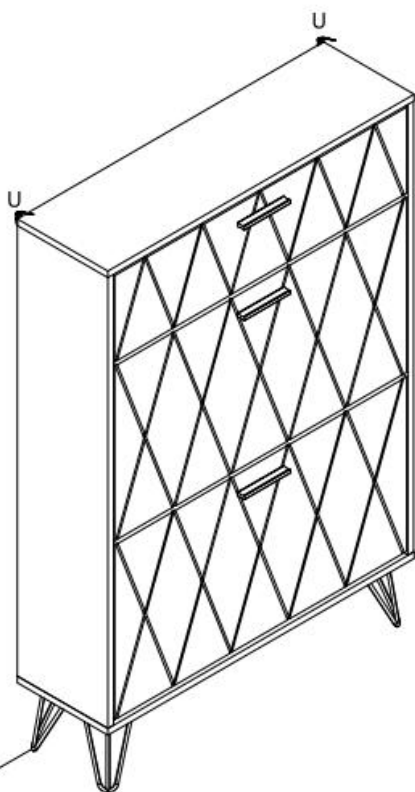

## PRODUCT PARAMETER

Package size (mm)	1155*470*168
Size (mm)	800*239*1200
N.W (kg)	24.45
G.W (kg)	27.1
Colour	White, burlywood feet
Type	3 layers
Texture	Engineering board
Base	4 individual iron legs
Load-bearing	≥150 lbs