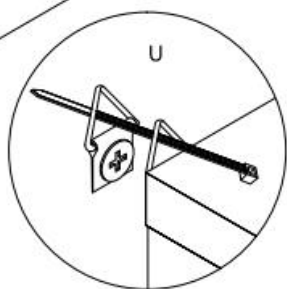

## PRODUCT PARAMETER

Package size (mm)	1155*470*168
Size (mm)	800*239*1200
N.W (kg)	24.45
G.W (kg)	27.1
Colour	White, burlywood feet
Type	3 layers
Texture	Engineering board
Base	4 individual iron legs
Load-bearing	≥150 lbs