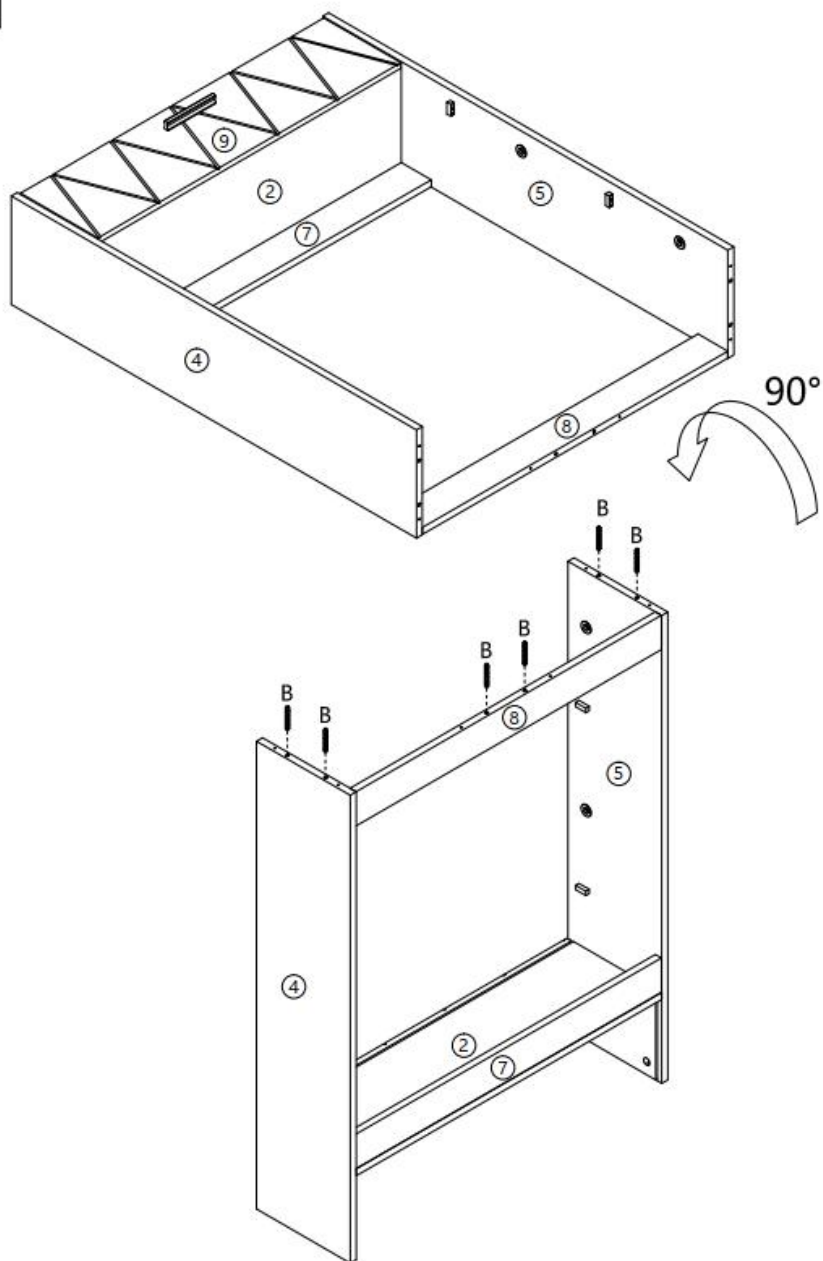

# PARTS LIST

 4x40mm	 6x30mm	 4x16mm	 96mm	 6PCS	 6x35mm	 φ15x9mm	
A   10PCS	B   20PCS	C   6PCS	D   3PCS	E   6PCS	F   12PCS	G   12PCS	
 H1	 H2	 I1	 I2	 I3	 5x13mm	 4x12mm	 3.5x14mm
H   2SETS	I   4SETS	J   2PCS	K   4PCS	L   24PCS			
 M	 N	 3x14mm	 3x12mm	 Q	 3.5x12mm	 S	
M   2PCS	N   2PCS	O   10PCS	P   4PCS	Q   1PC	R   4PCS	S   4PCS	
 T	 U	 6x30mm	 φ20mm	 7x12mm	 4x62mm		
T   2PCS	U   2PCS	V   2PCS	W   12PC	X   20PCS	Y   1PC		

## ASSEMBLY STEP

3

4

5

6

7

8

9

## PRODUCT PARAMETER

Package size (mm)	1155*470*168
Size (mm)	800*239*1200
N.W (kg)	24.45
G.W (kg)	27.1
Colour	White, burlywood feet
Type	3 layers
Texture	Engineering board
Base	4 individual iron legs
Load-bearing	≥150 lbs