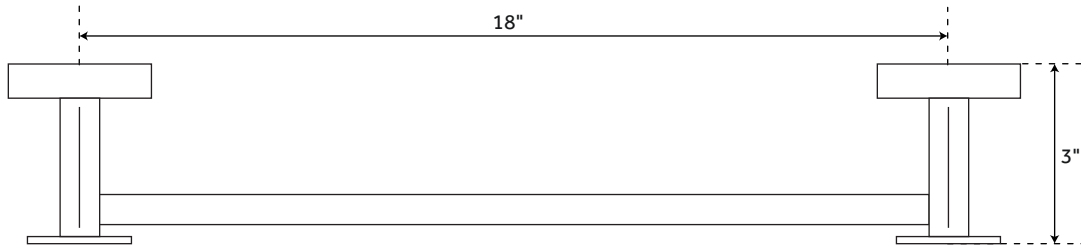

## FEATURES

Installation Type: Wall Mount  
Design: Modern  
Material: Brass  
Length: 19-3/4"  
Width: 2"  
Depth: 3"  
Base Plate Length: 2"  
Base Plate Height: 2"  
Mounting Hardware Included: Yes  
Mounting Hardware Concealed: Yes  
Assembly Required: No  
Centers: 18"

## FEATURES

Installation Type: Wall Mount  
Design: Modern  
Material: Brass  
Length: 25-3/4"  
Width: 2"  
Depth: 3"  
Base Plate Length: 2"  
Base Plate Height: 2"  
Mounting Hardware Included: Yes  
Mounting Hardware Concealed: Yes  
Assembly Required: No  
Centers: 24"