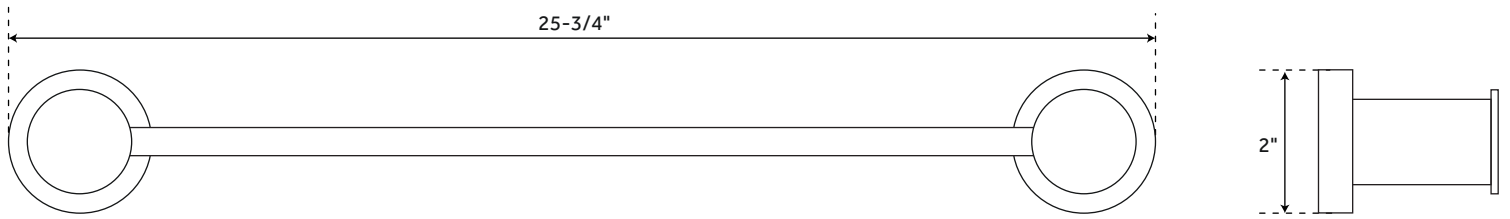

## FEATURES

Installation Type: Wall Mount  
Design: Modern  
Material: Brass  
Length: 19-3/4"  
Width: 2"  
Depth: 3"  
Base Plate Length: 2"  
Base Plate Height: 2"  
Mounting Hardware Included: Yes  
Mounting Hardware Concealed: Yes  
Assembly Required: No  
Centers: 18"

## SIGNATURE HARDWARE LIFETIME WARRANTY

See website for warranty information

All measurements are approximate. Measurements may vary +/- 1/2".

REVISED 01/16/2019

## FEATURES

Installation Type: Wall Mount  
Design: Modern  
Material: Brass  
Length: 25-3/4"  
Width: 2"  
Depth: 3"  
Base Plate Length: 2"  
Base Plate Height: 2"  
Mounting Hardware Included: Yes  
Mounting Hardware Concealed: Yes  
Assembly Required: No  
Centers: 24"