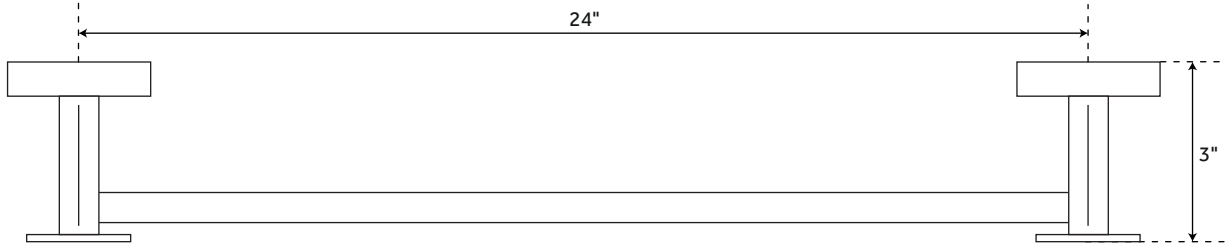

## FEATURES

Installation Type: Wall Mount  
Design: Modern  
Material: Brass  
Length: 19-3/4"  
Width: 2"  
Depth: 3"  
Base Plate Length: 2"  
Base Plate Height: 2"  
Mounting Hardware Included: Yes  
Mounting Hardware Concealed: Yes  
Assembly Required: No  
Centers: 18"

## FEATURES

Installation Type: Wall Mount  
Design: Modern  
Material: Brass  
Length: 25-3/4"  
Width: 2"  
Depth: 3"  
Base Plate Length: 2"  
Base Plate Height: 2"  
Mounting Hardware Included: Yes  
Mounting Hardware Concealed: Yes  
Assembly Required: No  
Centers: 24"