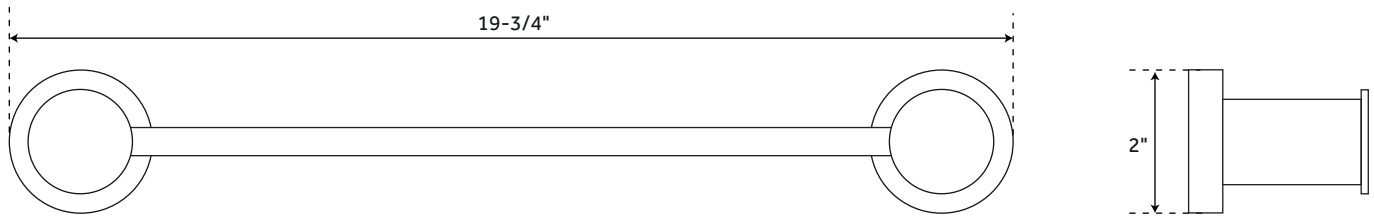

## FEATURES

Installation Type: Wall Mount  
Design: Modern  
Material: Brass  
Length: 19-3/4"  
Width: 2"  
Depth: 3"  
Base Plate Length: 2"  
Base Plate Height: 2"  
Mounting Hardware Included: Yes  
Mounting Hardware Concealed: Yes  
Assembly Required: No  
Centers: 18"

## FEATURES

Installation Type: Wall Mount  
Design: Modern  
Material: Brass  
Length: 25-3/4"  
Width: 2"  
Depth: 3"  
Base Plate Length: 2"  
Base Plate Height: 2"  
Mounting Hardware Included: Yes  
Mounting Hardware Concealed: Yes  
Assembly Required: No  
Centers: 24"