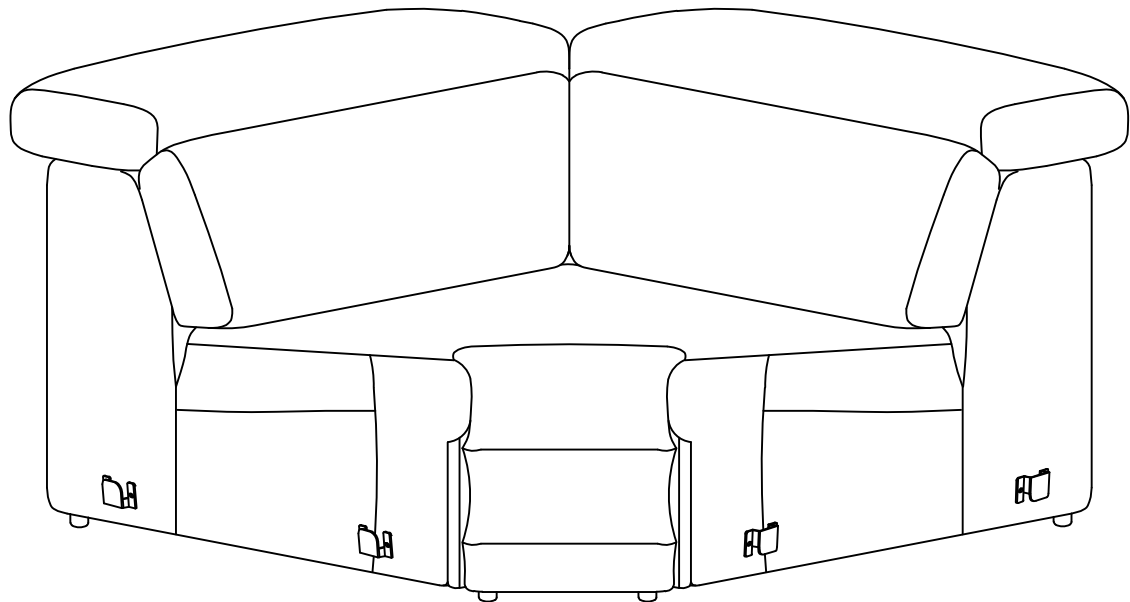

Power Reclining Sectionals-Corner Seat Assembly Instruction

Any question please feel free to contact us:
support@merluxyhome.com TEL:901-347-2181
We will provide further assistance within 24 hours.

Dear customers,

Thank you for purchasing our product. Please read this instruction manual carefully after receiving this product. It will help you assemble this product quickly, safely, and correctly. You can keep this manual for future reference.