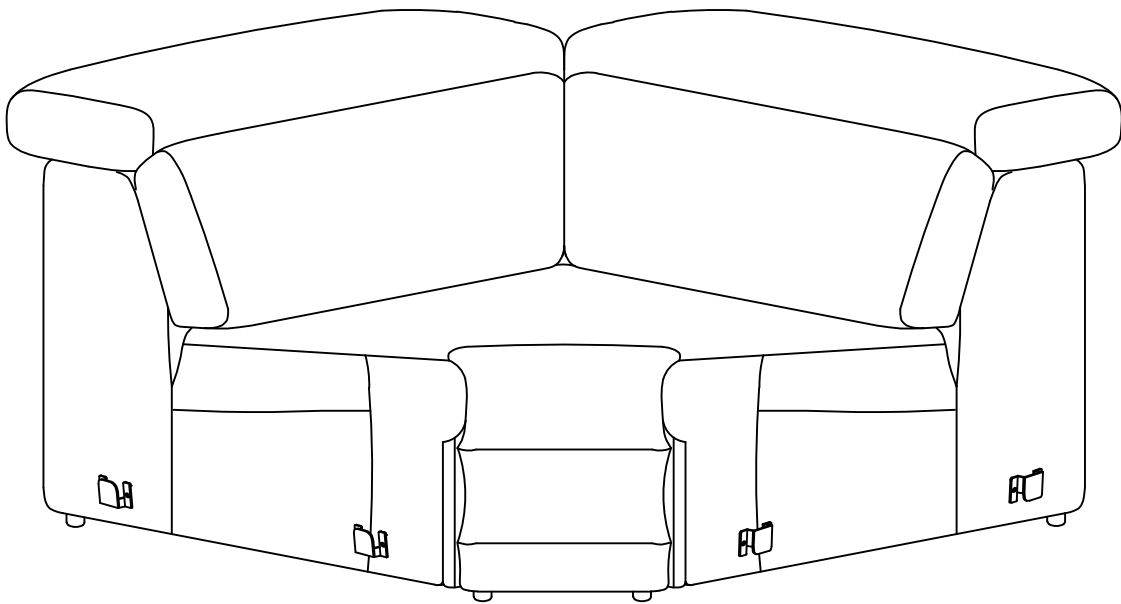

Assembly Instruction of Sofa

Step 1

② x5

Step 2

Step 3