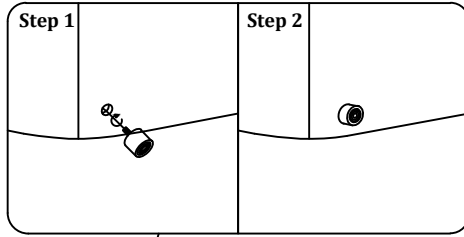

(C-1)		Seat Frame	x1
(C-2)		Headrest(L)	x1
(C-3)		Headrest(R)	x1
(2)		Sofa Leg	x5

BOX4

Console

(D-1)		Seat Frame	x1
(1)		Seat Cushion	x4
(4)		Power Cord	x1

BOX5

Right Recliner

(E-1)		Seat Frame	x1
(E-2)		Headrest	x1
(1)		Sofa Leg	x5
(3)		Power Cord	x1

Assembly Instruction of Sofa

Structural accessories

Main structure accessories

① 1pc
Seat Frame

② 1pc
Headrest(L)

③ 1pc
Headrest(R)

Assembly Instruction of Sofa

Step 1

②  x5

Step 2

Step 3

Assembly Instruction of Sofa

Additional products need to be purchased before connecting.

Assemble from right to left.