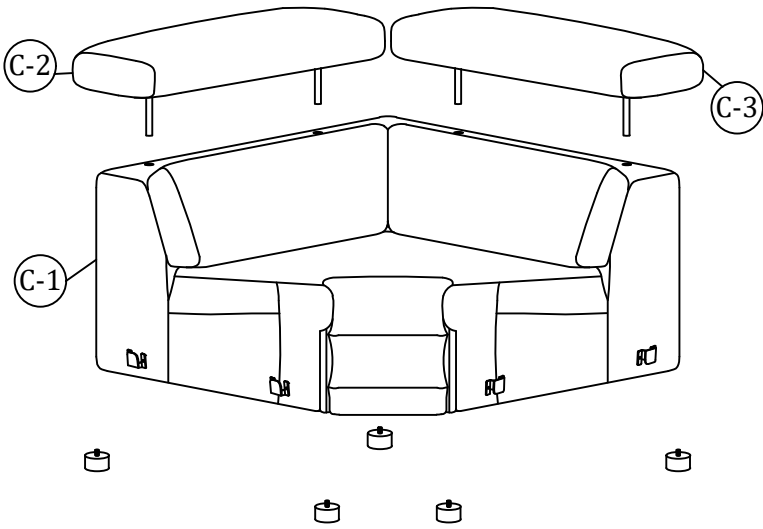

BOX1

Left Recliner

(A-1)		Seat Frame	x1
(A-2)		Headrest	x1
(1)		Sofa Leg	x5
(3)		Power Cord	x1

BOX2

Middle Seat (*2)

(B-1)		Seat Frame	x1
(B-2)		Headrest	x1
(1)		Sofa Leg	x4

BOX3

Coner Seat

(C-1)		Seat Frame	x1
(C-2)		Headrest(L)	x1
(C-3)		Headrest(R)	x1
(2)		Sofa Leg	x5

BOX4

Console

(D-1)		Seat Frame	x1
(1)		Seat Cushion	x4
(4)		Power Cord	x1

BOX5

Right Recliner

(E-1)		Seat Frame	x1
(E-2)		Headrest	x1
(1)		Sofa Leg	x5
(3)		Power Cord	x1

Assembly Instruction of Sofa

Structural accessories

Main structure accessories

① 1pc
Seat Frame

② 1pc
Headrest(L)

③ 1pc
Headrest(R)

Assembly Instruction of Sofa

Step 1