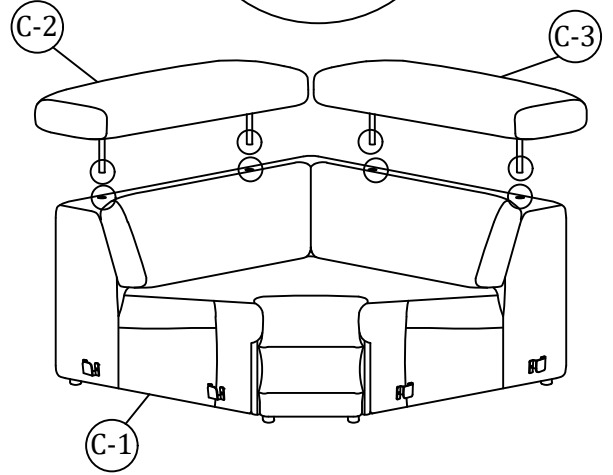

BOX1

Left Recliner

(A-1)		Seat Frame	x1
(A-2)		Headrest	x1
(1)		Sofa Leg	x5
(3)		Power Cord	x1

BOX2

Middle Seat (*2)

(B-1)		Seat Frame	x1
(B-2)		Headrest	x1
(1)		Sofa Leg	x4

BOX3

Coner Seat

(C-1)		Seat Frame	x1
(C-2)		Headrest(L)	x1
(C-3)		Headrest(R)	x1
(2)		Sofa Leg	x5

BOX4

Console

(D-1)		Seat Frame	x1
(1)		Seat Cushion	x4
(4)		Power Cord	x1

BOX5

Right Recliner

(E-1)		Seat Frame	x1
(E-2)		Headrest	x1
(1)		Sofa Leg	x5
(3)		Power Cord	x1

Assembly Instruction of Sofa

Structural accessories

Main structure accessories

① 1pc
Seat Frame

② 1pc
Headrest(L)

③ 1pc
Headrest(R)

Assembly Instruction of Sofa

Step 1

②  x5

Step 2

Step 3

Assembly Instruction of Sofa

Additional products need to be purchased before connecting.

Assemble from right to left.