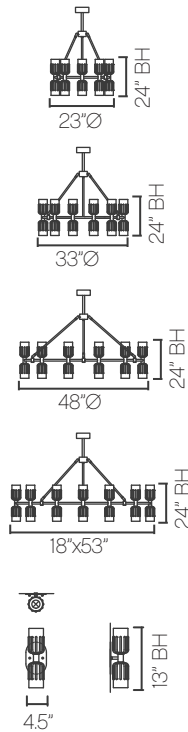

<u>NAME</u>	<u>MODEL</u>	<u>METAL FINISHES</u>	<u>OVERALL HEIGHT</u>	<u>GLASS COLOR</u>
(ES) Escalade	(C23) 24" Chandelier (C33) 34" Chandelier (C48) 48" Chandelier (D54) 54" Dining (WS) Wall Sconce	(PN) Polished Nickel (PB) Polished Brass	34" Field Adjustable* (HX) Custom*	(SM) Smoke

ESCALADE
by Thomas Cooper Studio

Lamping: C24 (18), C34 (24), C48 (24), D54 (24), SC (2)
25-60W E12, 120V Dimmable
(LED and Antique style bulbs available)
UL listed (or equivalent) for dry location

*Indicates custom or premium options available.