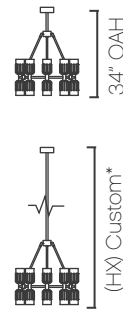

Escalade Collection

A most elegant coupling - luminous natural quartz rock crystal posing on an antique satin bronze starburst.

LUXE lighting collections are a handcrafted from the finest materials, combining classic motifs with contemporary flair to create signature illuminated features that are equal part light and art.

<u>NAME</u>	<u>MODEL</u>	<u>METAL FINISHES</u>	<u>OVERALL HEIGHT</u>	<u>GLASS COLOR</u>
(ES) Escalade	(C23) 24" Chandelier (C33) 34" Chandelier (C48) 48" Chandelier (D54) 54" Dining (WS) Wall Sconce	(PN) Polished Nickel (PB) Polished Brass	34" Field Adjustable* (HX) Custom*	(SM) Smoke

ESCALADE
by Thomas Cooper Studio