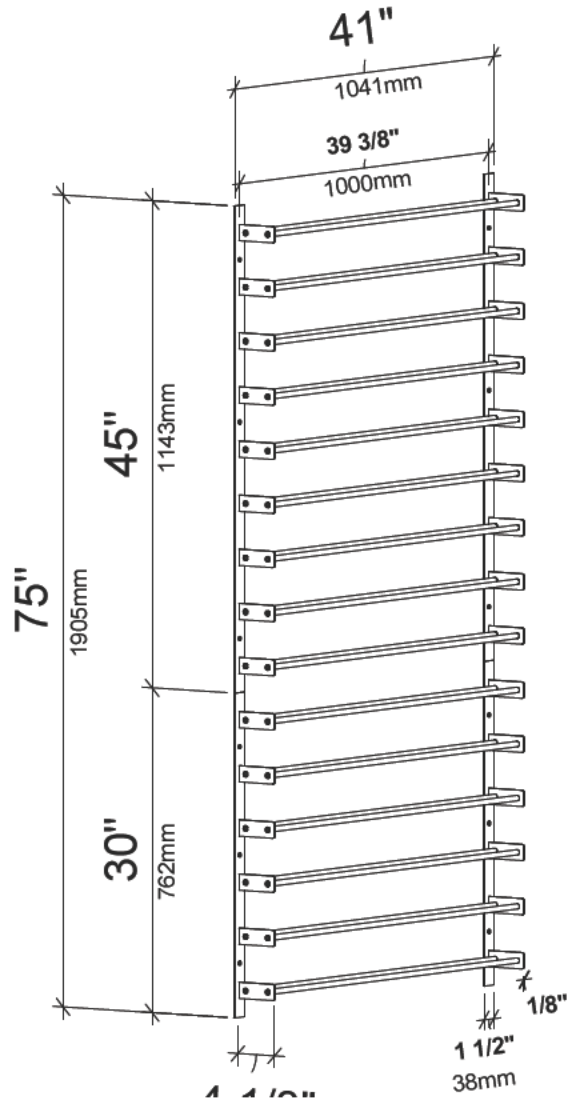

Wine Wall 75" Wine Rack Kit

!!!CONTAINS TWO WINE RACKS!!!

EXTENSIONS...

Evolution Wine Wall Extensions share one support and add an additional, 40-1/4" column.