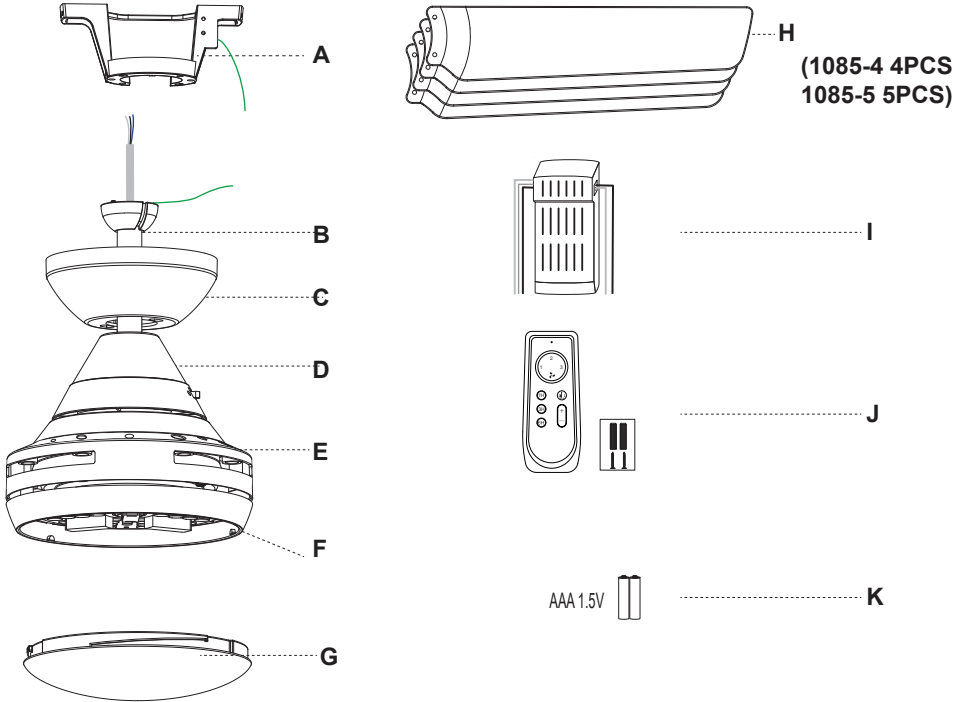

Pre-Installation

Specification

Part	Description	Quantity
A	Bracket	1
B	Down rod	1
C	Canopy	1
D	Yoke cover	1
E	Body/motor	1
F	Light kit	1
G	Light cover	1
H	Blades	1085-4 4PCS/1085-5 5PCS

Part	Description	Quantity
I	Receptor	1
J	Remote control	1
K	Battery	2