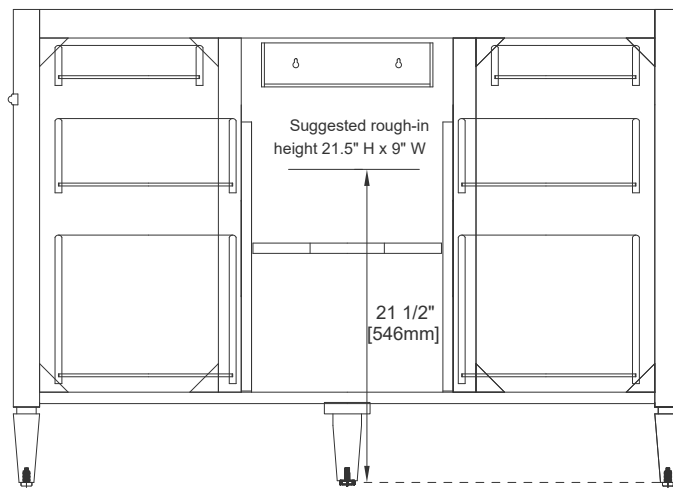

Vanity Top Included: NO, Optional 3cm Tops Available with Sinks

Optional Wooden Backsplash

Basins Included: NO

Overflow: Yes, Front Facing

Number of Doors: One

Number of Drawers: Six

Number of Tip Outs: One

Assembly Type: Installation of Optional 3cm Top with Sink

Drawer Box Material and Construction: 12mm Plywood/English Dovetail Joinery

Hardware Material and Finish: Zinc Alloy in Satin Nickel Color

Fits Drain Hole Size: 1 3/4"

### Dimension

Width: 47-3/4"

Depth: 22-7/8"

Height: 32-5/8"

Rough-In Height: 21-1/2"

Side View

Back View

All dimensions are nominal