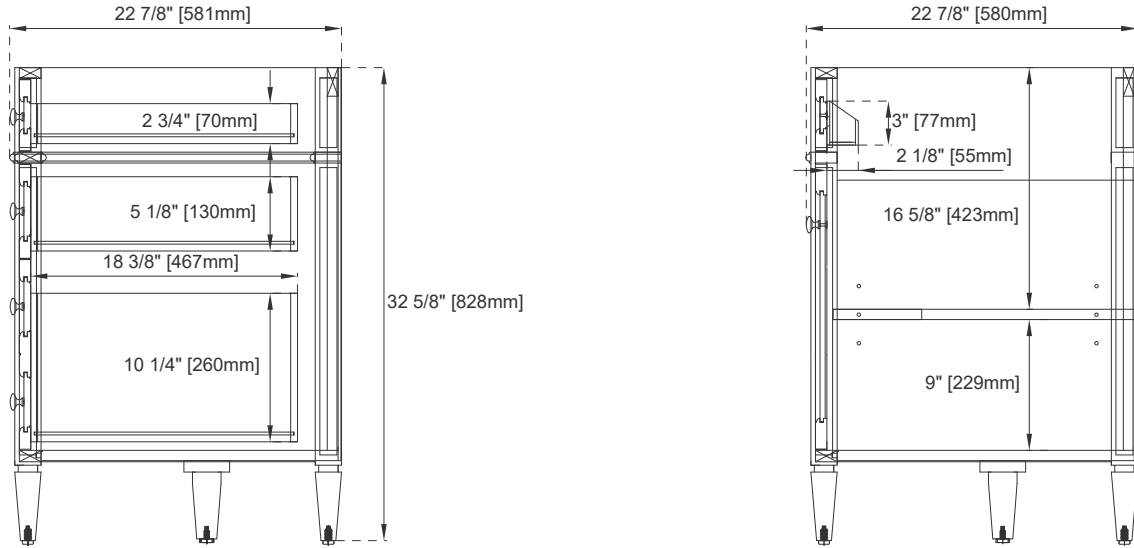

Assembly Type: Installation of Optional 3cm Top with Sink

Drawer Box Material and Construction: 12mm Plywood/English Dovetail Joinery

Hardware Material and Finish: Zinc Alloy in Satin Nickel Color

Fits Drain Hole Size: 1 3/4"

### Dimension

Width: 47-3/4"

Depth: 22-7/8"

Height: 32-5/8"

Rough-In Height: 21-1/2"

Side View

Back View

All dimensions are nominal