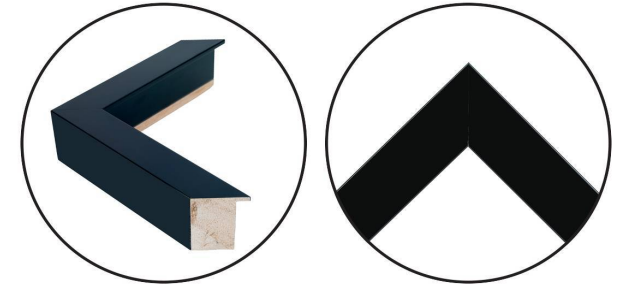

WENDOVER ART GROUP

ITEM NUMBER : **WLA2225**

TITLE : **Colored Angles**

OUTWARD DIMENSION (W X H) : **56" x 39"**

FRAME (WIDTH X DEPTH) : **MC1696 | 1.25" x 2.13"**

FRAME FINISH : **Standard Frame
High Gloss Black**

DESCRIPTION :

**Giclee on Matte Paper, Straight Cut and Floated on Mat,
Framed in Shadowbox**