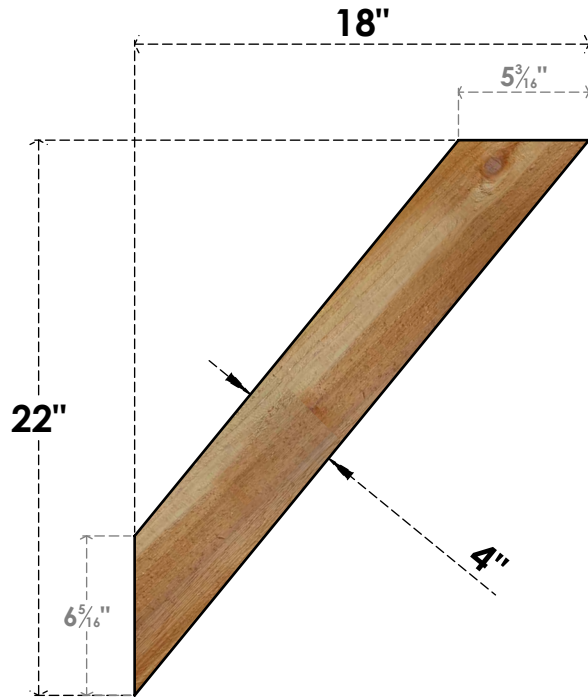

BRC04X18X22TRA00RWR

4"W X 18"D X 22"H TRADITIONAL ROUGH SAWN BRACE, WESTERN RED CEDAR

SIDE

FRONT

EKENA MILLWORK
 2300 WEST MAIN ST.
 CLARKSVILLE, TX 75426
 TOLL FREE: 866-607-0453
 WWW.EKENAMILLWORK.COM

NOTES