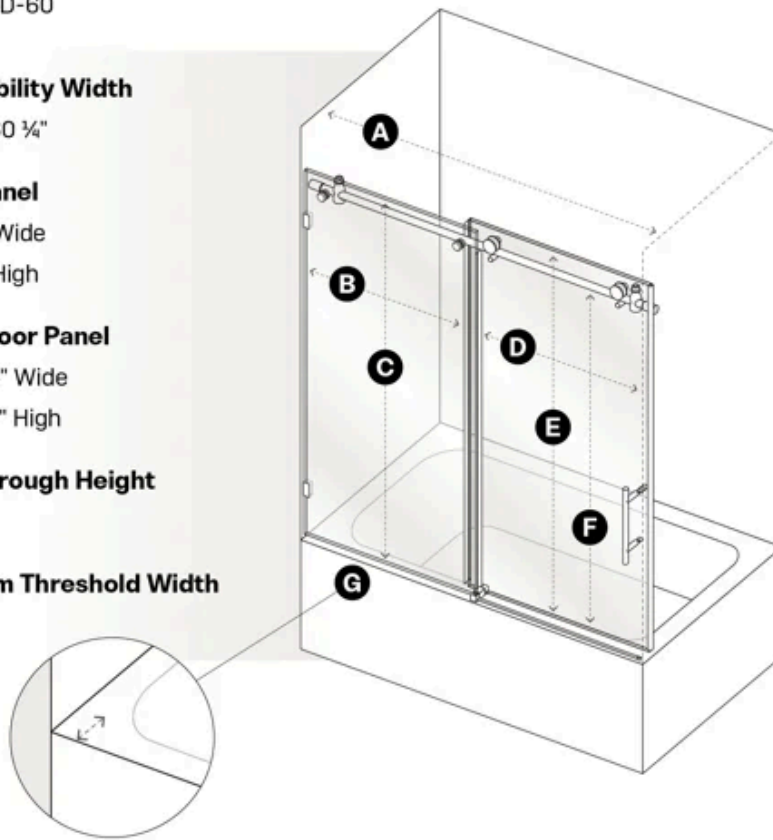

Eclipse | 60" Bathtub Round Slider Door Shower Enclosure Kit Dimensions

GW-B-SLD-60

Adjustability Width

A 56-60 ¾"

Fixed Panel

B 30" Wide

C 78" High

Slider Door Panel

D 31 ½" Wide

E 77 ¾" High

Walk Through Height

F 60"

Minimum Threshold Width

G 2"

GLASSWAREHOUSE

© 2025 Glass Warehouse
All Rights Reserved