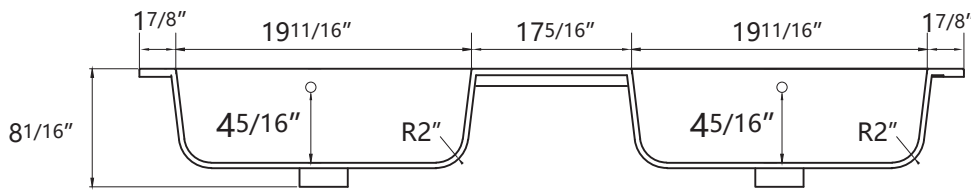

# COUNTERTOP SIZE

Top View

21 13/16"

Front View

Side View

# VANITY SIZE

Front View

Side View