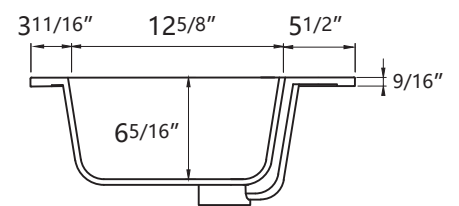

# COUNTERTOP SIZE

Top View

21 13/16"

Front View

Side View

# VANITY SIZE

Front View

Side View