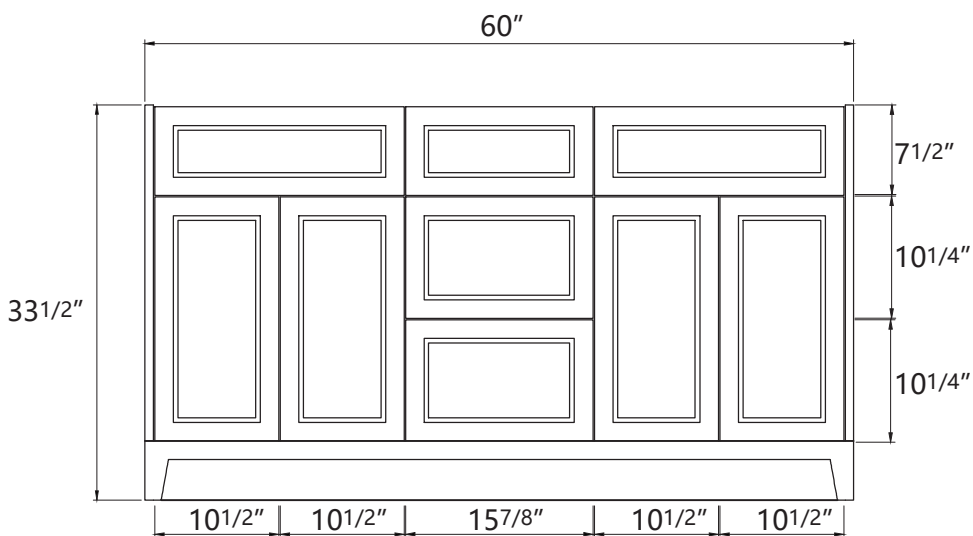

# COUNTERTOP SIZE

Top View

21 13/16"

Front View

Side View

# VANITY SIZE

Front View

Side View