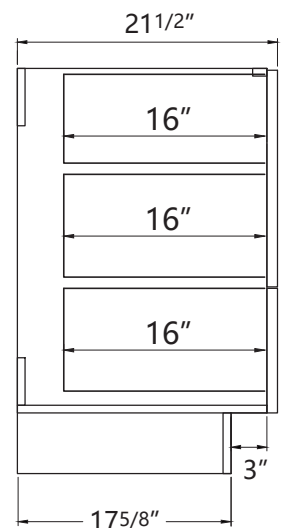

# COUNTERTOP SIZE

Top View

21 13/16"

Front View

Side View

# VANITY SIZE

Front View

Side View