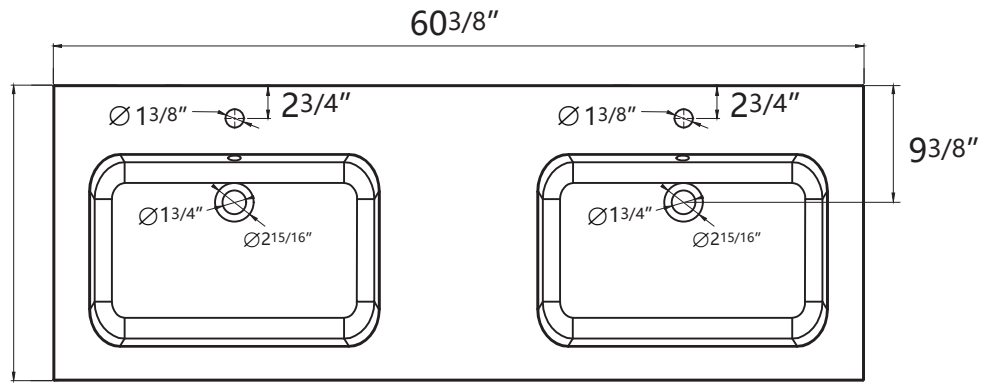

### RIO 60"

PRODUCT  
INSTRUCTION  
VIDEO

# COUNTERTOP SIZE

Top View

21 13/16"

Front View

Side View

# VANITY SIZE

Front View

Side View