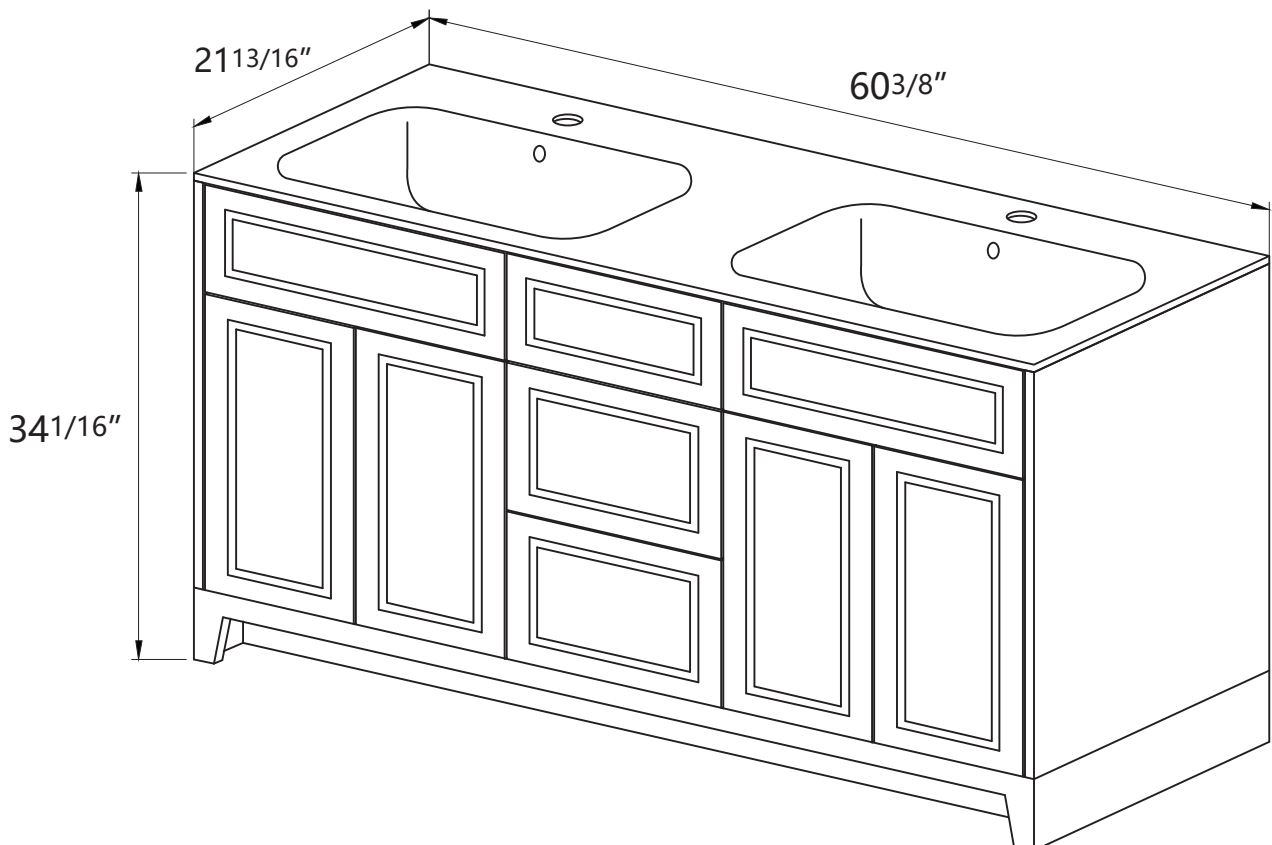

# COUNTERTOP SIZE

Top View

21 13/16"

Front View

Side View

# VANITY SIZE

Front View

Side View