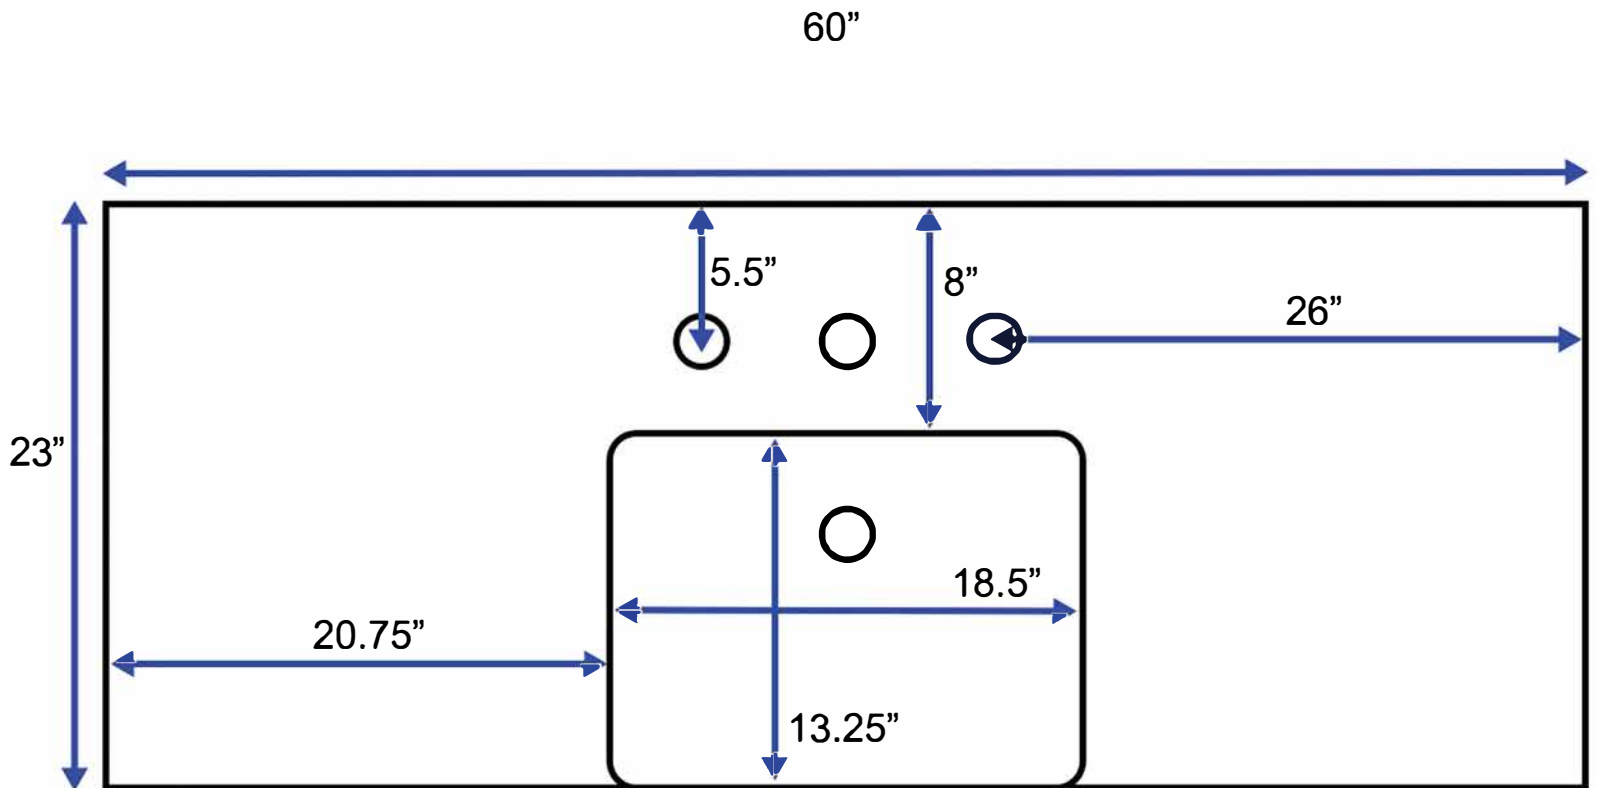

60-inch Single Vanity (Top View)

All measurements are approximate and rounded to the nearest quarter inch.
Please allow for a slight margin of error.