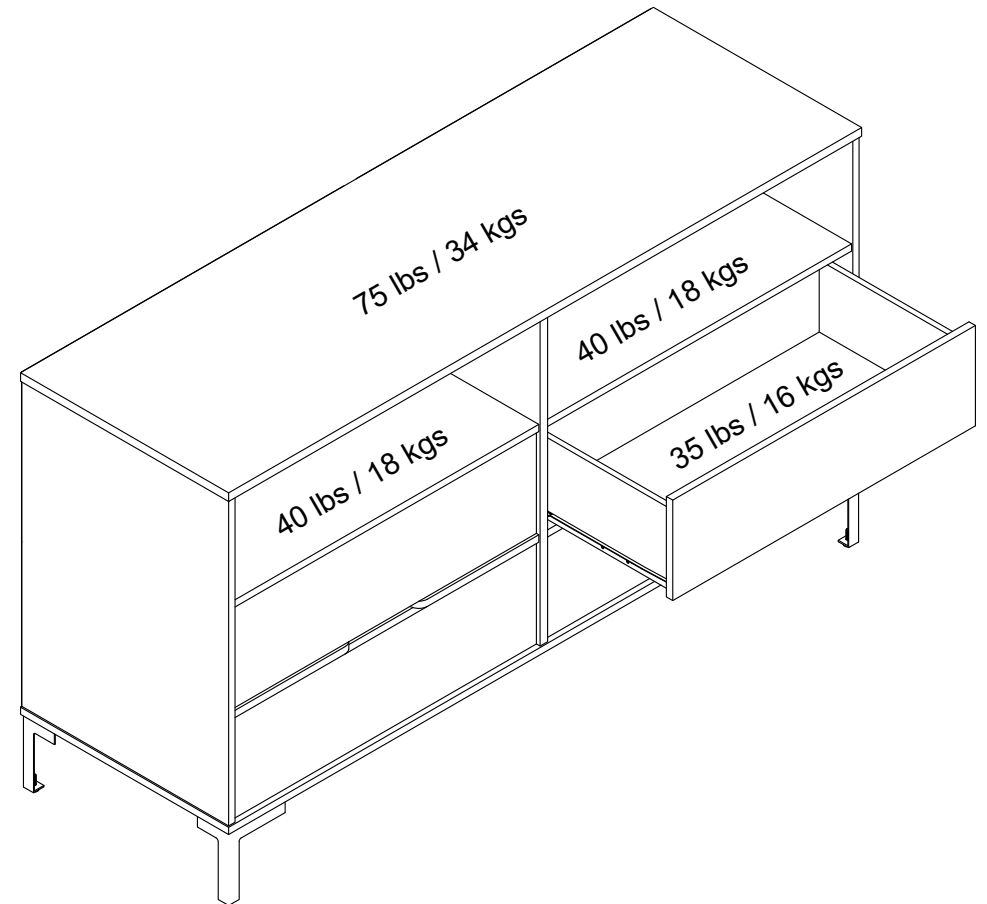

4806xxxCOM- WIDE DRESSER

Finish: Coastal Suede

Wood breakdown: 95%
Total storage: 23 cubit feet

Overall Product Size:
151.4cm L x 49.8cm W x 86.4cm H
59.6in L x 19.6in W x 34in H

Maximum Weight Capacities
Unit Weight: 61.7 kgs (136.03 lbs)