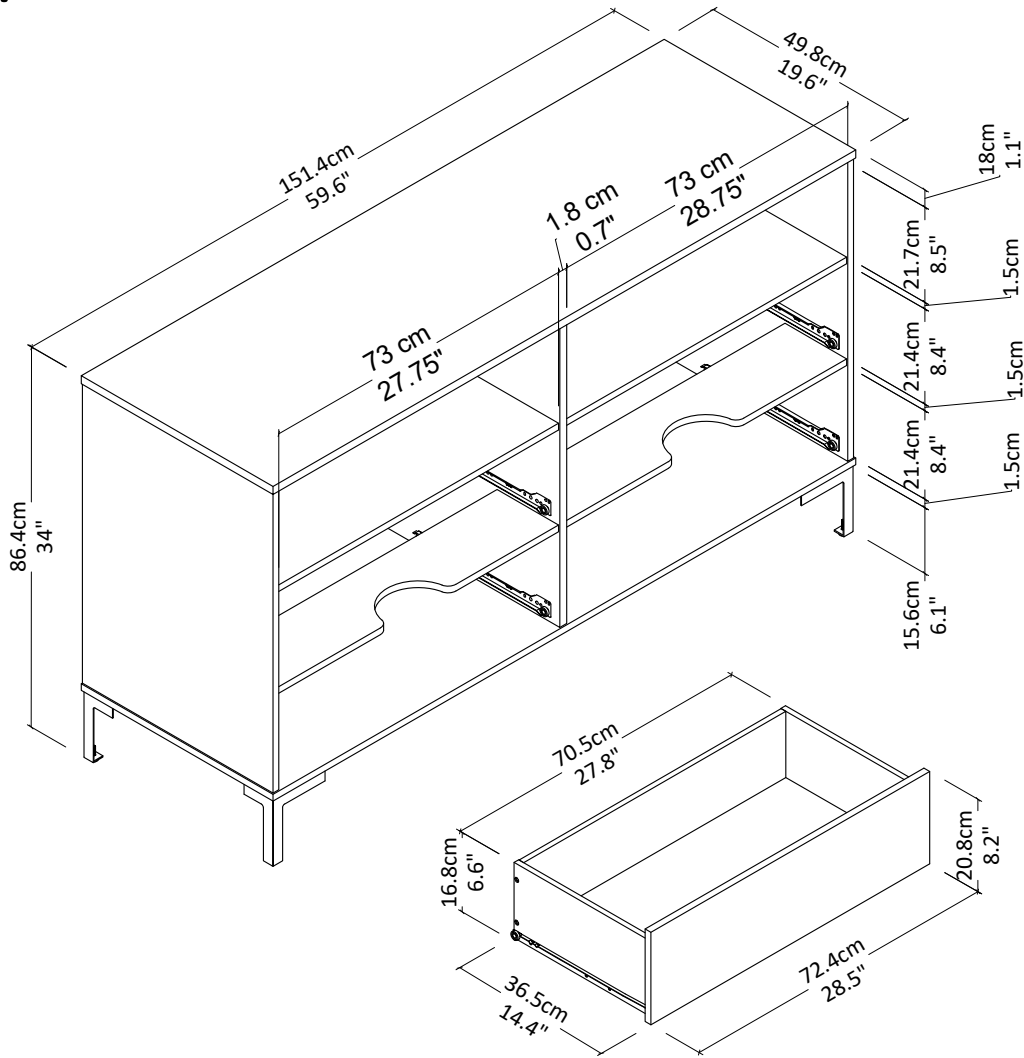

4806xxxCOM- WIDE DRESSER

Finish: Coastal Suede

Wood breakdown: 95%
Total storage: 23 cubit feet

Overall Product Size:
151.4cm L x 49.8cm W x 86.4cm H
59.6in L x 19.6in W x 34in H

Maximum Weight Capacities
Unit Weight: 61.7 kgs (136.03 lbs)