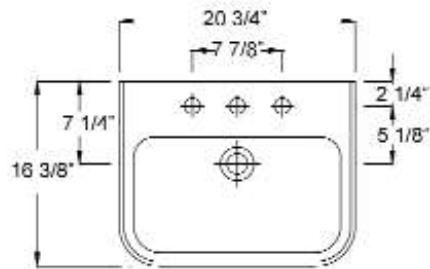

## Column Dimensions

Bottom: 6"W x 8"D X 28" H  
Top: 5-3/4"W x 7-7/8"D X 28"H

## Interior Dimensions:

Basin Interior: 18-1/4"W X 10-1/2"D  
Basin Depth: 5-1/4"  
Mount bolts height: 32"  
Mount holes cc: 9-1/4"  
Faucet and spout holes: 1-3/8"  
Back of sink to center of drain: 7-1/4"

## Features:

- ▶ Made of Vitreous China
- ▶ Available for 1 hole, 4" CC or 8" Widespread
- ▶ Pre-drilled overflow hole
- ▶ Mounting Hardware Included
- ▶ For ease installation order **Hangers** (pair) or **Bracket** (one)

## Colors:

WH White

Dimensions of fixture are nominal and may vary within the range of tolerances established by ASME Standard A112.19.2-2013. Dimensions and specifications subject to change without notice.