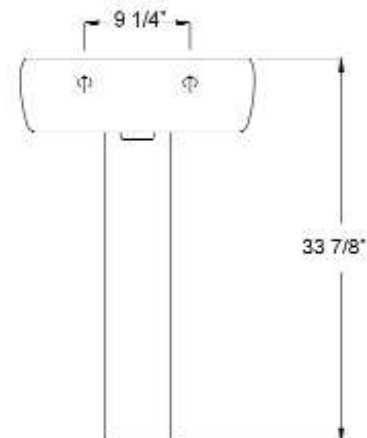

## Column Dimensions

Bottom: 6"W x 8"D X 28" H  
Top: 5-3/4"W x 7-7/8"D X 28"H

## Interior Dimensions:

Basin Interior: 18-1/4"W X 10-1/2"D  
Basin Depth: 5-1/4"  
Mount bolts height: 32"  
Mount holes cc: 9-1/4"  
Faucet and spout holes: 1-3/8"  
Back of sink to center of drain: 7-1/4"

## Features:

- ▶ Made of Vitreous China
- ▶ Available for 1 hole, 4" CC or 8" Widespread
- ▶ Pre-drilled overflow hole
- ▶ Mounting Hardware Included
- ▶ For ease installation order **Hangers** (pair) or **Bracket** (one)

## Colors:

WH White

Dimensions of fixture are nominal and may vary within the range of tolerances established by ASME Standard A112.19.2-2013. Dimensions and specifications subject to change without notice.