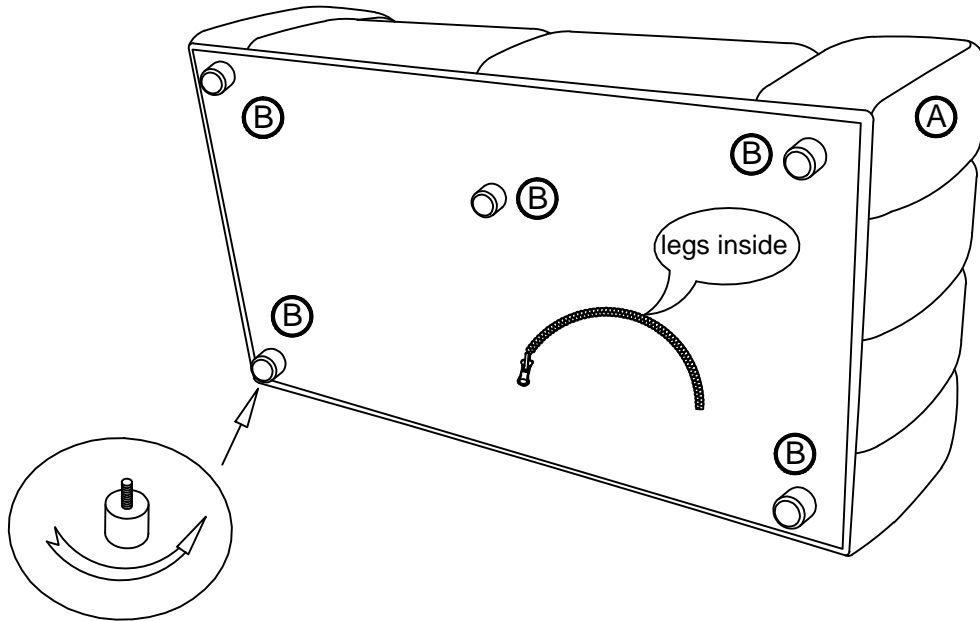

ASSEMBLY INSTRUCTIONS

STEP 1

STEP 2