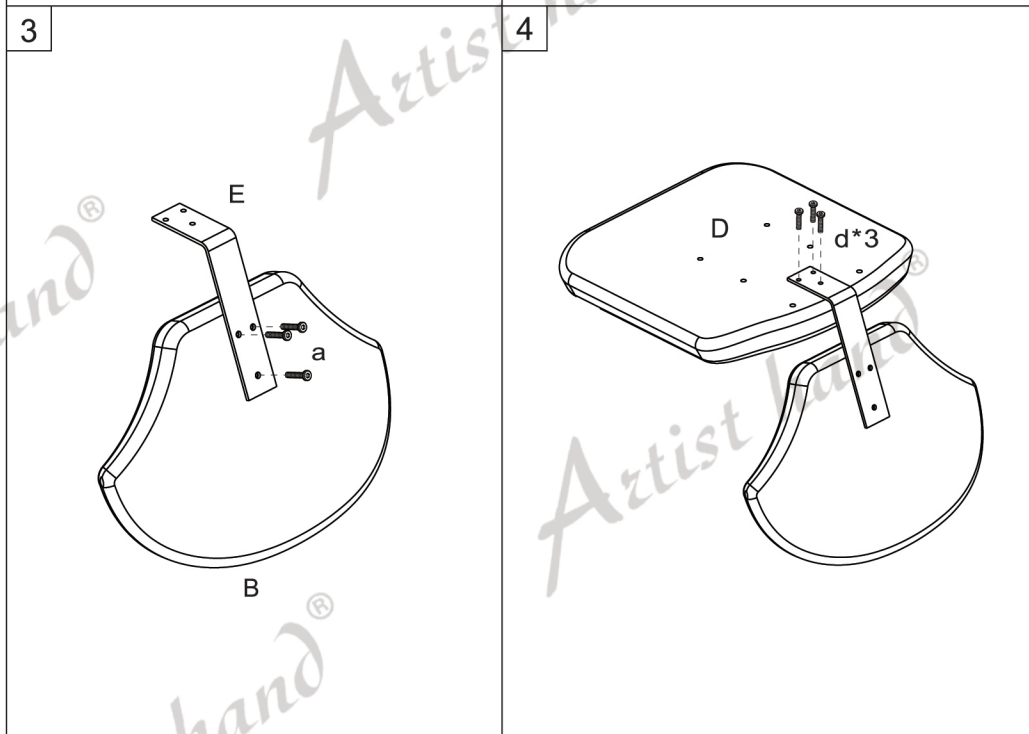

1.2 Installation Diagram