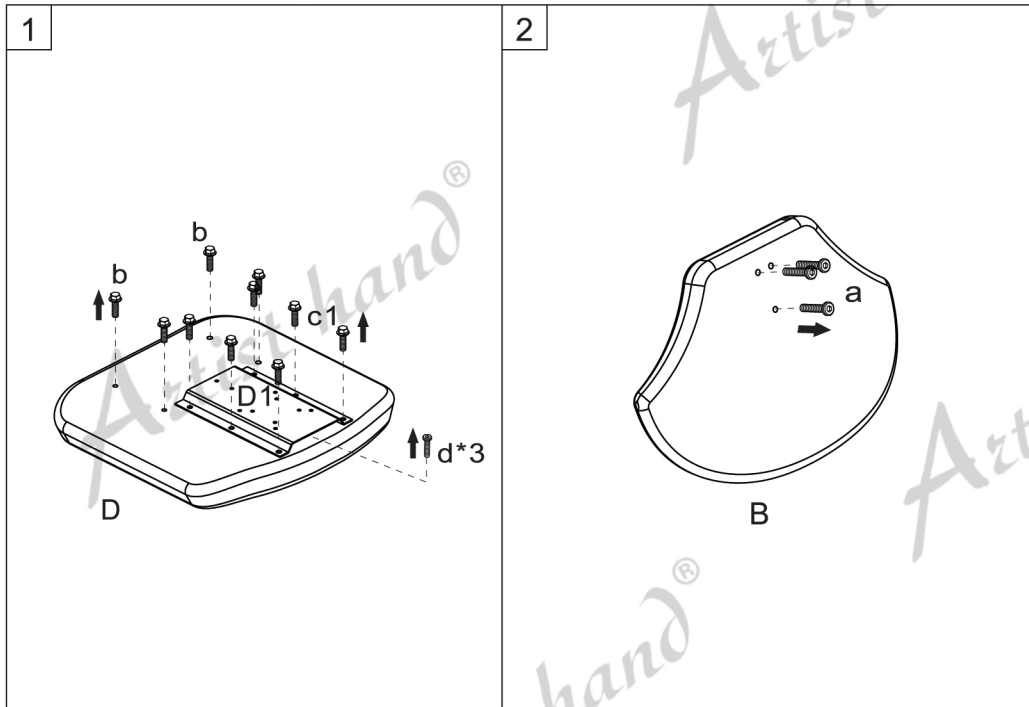

1.2 Installation Diagram