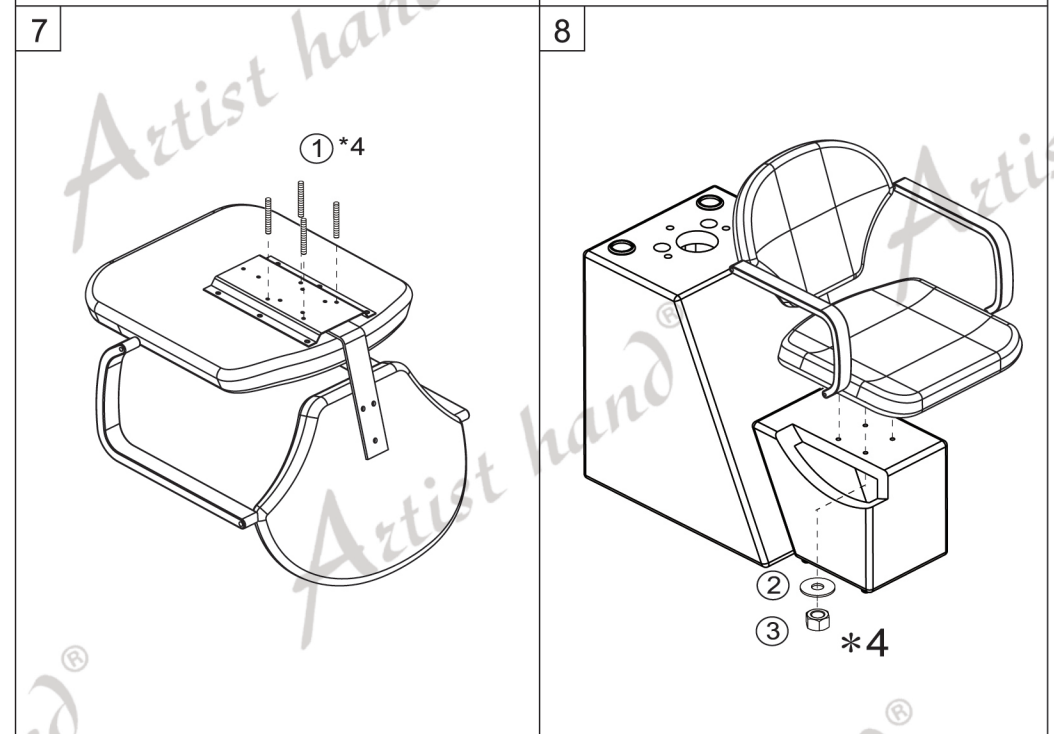

1.2 Installation Diagram