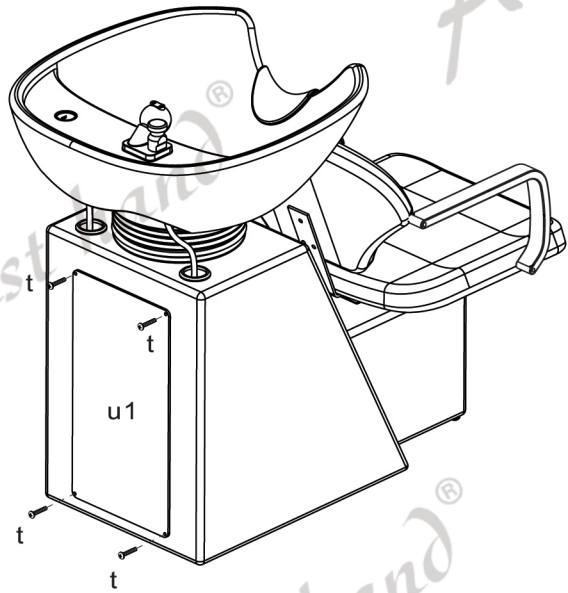

## Main Parts

Parts Code	Picture	Parts Name	Number
A		Shampoo Base	1
B		Backrest	1
C		Armrest	2
D		Cushion	1
D1		Seat Metal Base	1
E		Backrest Connecting Plate	1
F		Basin Connection Cover	1
G		Drain Pipe	1
H		Neckrest	1
J		Vacuum Breaker	1
K		Shower Head	1
L		Shower Pipe	1
M		Breaker holder	1

## 1.2 Installation Diagram

17

18

21

19

20

22

23