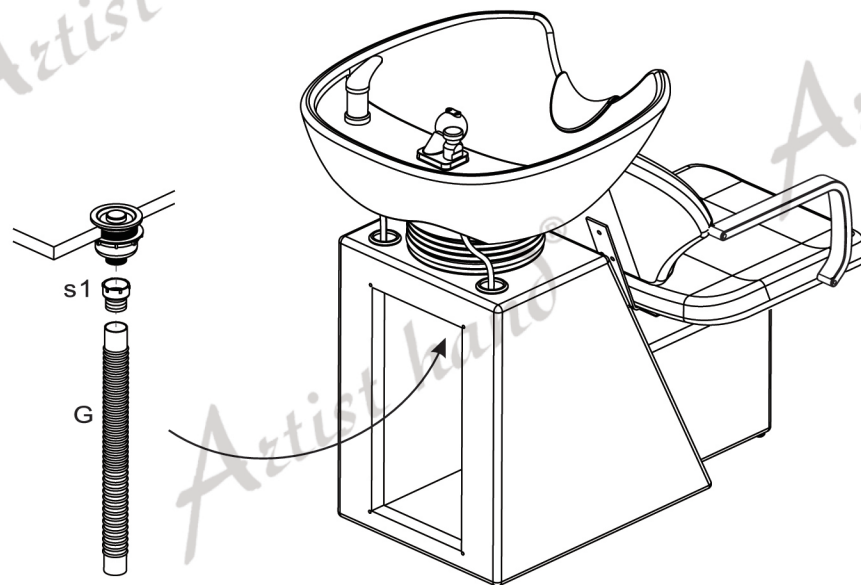

## Main Parts

Parts Code	Picture	Parts Name	Number
A		Shampoo Base	1
B		Backrest	1
C		Armrest	2
D		Cushion	1
D1		Seat Metal Base	1
E		Backrest Connecting Plate	1
F		Basin Connection Cover	1
G		Drain Pipe	1
H		Neckrest	1
J		Vacuum Breaker	1
K		Shower Head	1
L		Shower Pipe	1
M		Breaker holder	1

## 1.2 Installation Diagram

17

18

21

19

20

22

23