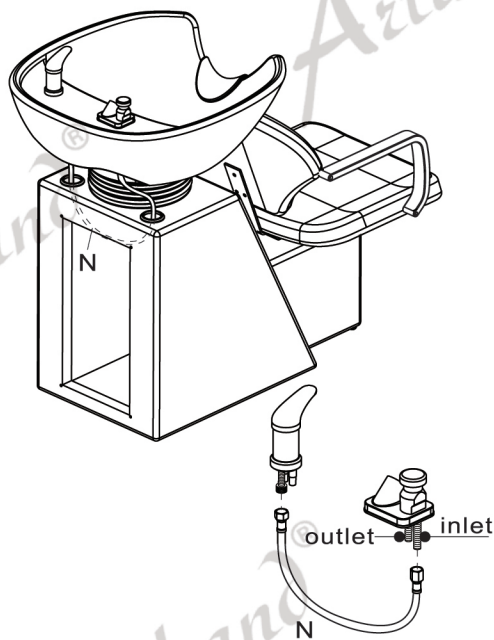

## Main Parts

Parts Code	Picture	Parts Name	Number
A		Shampoo Base	1
B		Backrest	1
C		Armrest	2
D		Cushion	1
D1		Seat Metal Base	1
E		Backrest Connecting Plate	1
F		Basin Connection Cover	1
G		Drain Pipe	1
H		Neckrest	1
J		Vacuum Breaker	1
K		Shower Head	1
L		Shower Pipe	1
M		Breaker holder	1

Parts Code	Picture	Parts Name	Number
N		Breaker Pipe	1
O		Basin	1
P		Drainer	1
Q		Tap	1

Accessory Kit(Packed In a Small Bag)

①			4
②			8
③			8
④			2
⑤			1

Preassembled Fitting Parts

Parts Code		Number
a	Preassembled on B	3
b		4
c1	Preassembled on D	6
d		3
e	Preassembled on J	2
f		1
g	Preassembled on M	1
h		1

## 1.2 Installation Diagram

17

18

21

19

20

22

23