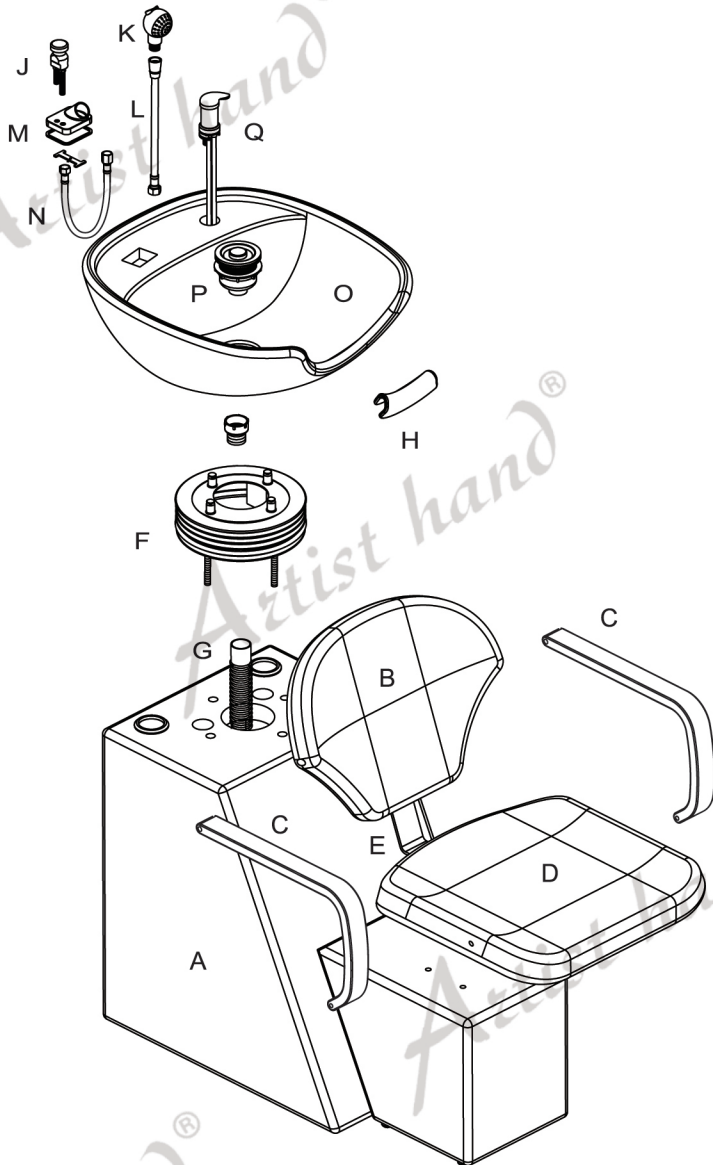

 ▪ **Facebook Page** : [Artisthand](#)

 ▪ **YouTube** : [youtube.com/c/Artisthand](https://youtube.com/c/Artisthand)

 ▪ **Installation video in youtube.com/c/Artisthand** :  
Search No.: U3070100521

## Main Parts

Parts Code	Picture	Parts Name	Number
A		Shampoo Base	1
B		Backrest	1
C		Armrest	2
D		Cushion	1
D1		Seat Metal Base	1
E		Backrest Connecting Plate	1
F		Basin Connection Cover	1
G		Drain Pipe	1
H		Neckrest	1
J		Vacuum Breaker	1
K		Shower Head	1
L		Shower Pipe	1
M		Breaker holder	1