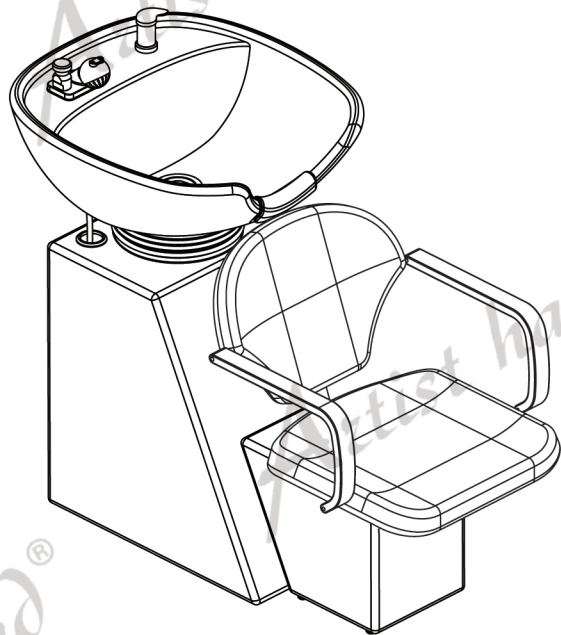

23

24

1.3 Operation Guide