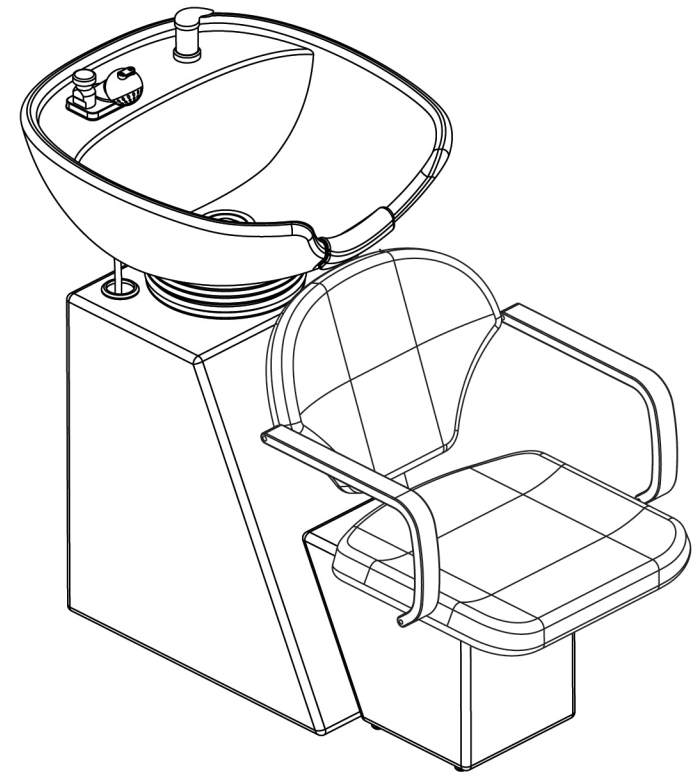

ABOUT *Artist hand*®

We believe every barber has a pair of artist's hand that brings us beauty and confidence. The brand **Artist hand** will provide you with one-stop service and experience, and assist you to create a better life by opening a barber shop quickly!

Artist hand is a rapidly growing e-commerce platform which provides high quality specialists products for the salon, beauty, barber and spa industries. We are committed to providing perfect quality, reasonable price and excellent service for every barber shop, and becoming a favorite amongst professionals. There is a wide selection of styles from vintage barber chairs to more modern, functional designs. Meanwhile, the custom package can include the reclining barber chair, all purpose salon chair, shampoo chair and other modern salon equipment, used to provide a range of high quality styling units to complement your barber shop.

▪ **Amazon** : <https://www.amazon.com/artisthand>

▪ **Website** : www.artisthandbeauty.com

▪ **Customer service Mailbox** : info@artisthandbeauty.com

▪ **Facebook Page** : [Artisthand](#)

▪ **YouTube** : youtube.com/c/Artisthand

▪ **Installation video in youtube.com/c/Artisthand** :
Search No.: U3070100521

Shampoo Chair

Instruction Manual

COLOR: Black

U3070100521 / 22