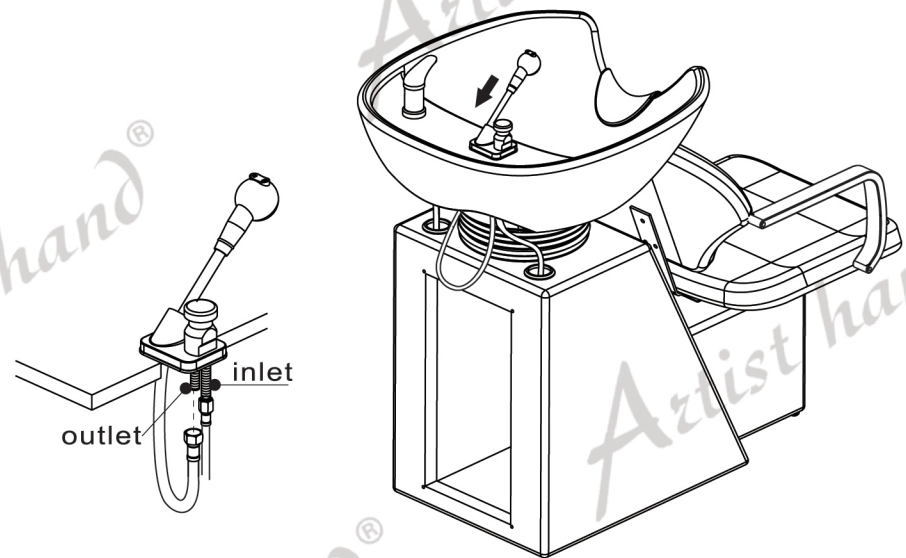

## Main Parts

Parts Code	Picture	Parts Name	Number
A		Shampoo Base	1
B		Backrest	1
C		Armrest	2
D		Cushion	1
D1		Seat Metal Base	1
E		Backrest Connecting Plate	1
F		Basin Connection Cover	1
G		Drain Pipe	1
H		Neckrest	1
J		Vacuum Breaker	1
K		Shower Head	1
L		Shower Pipe	1
M		Breaker holder	1

## 1.2 Installation Diagram

17

18

21

19

20

22

23