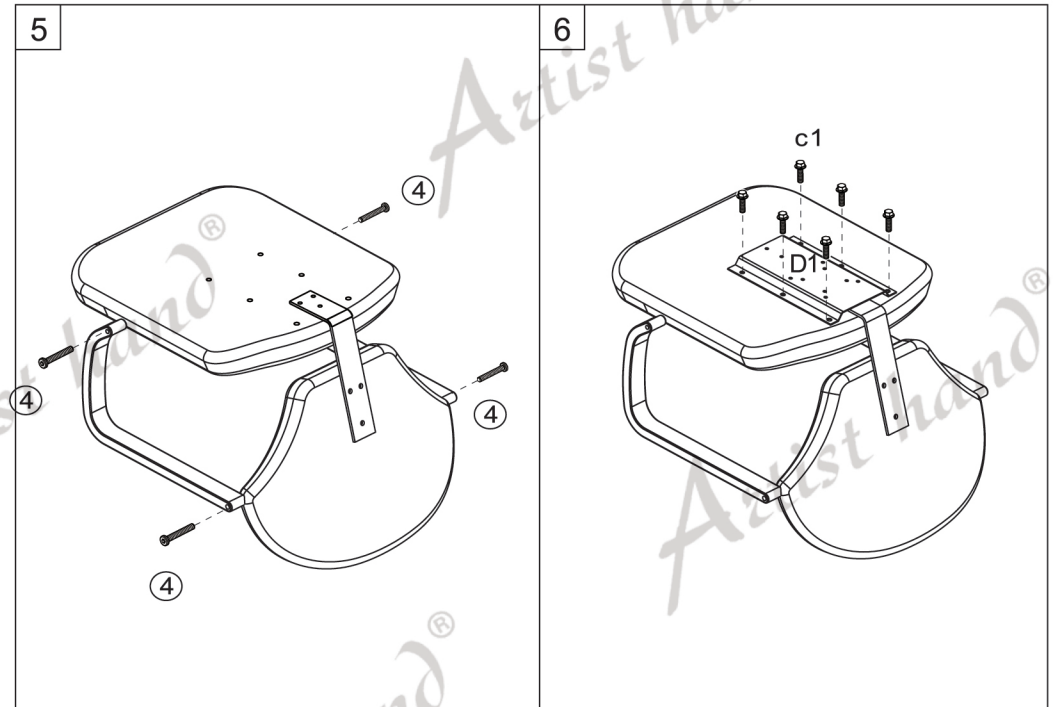

1.2 Installation Diagram