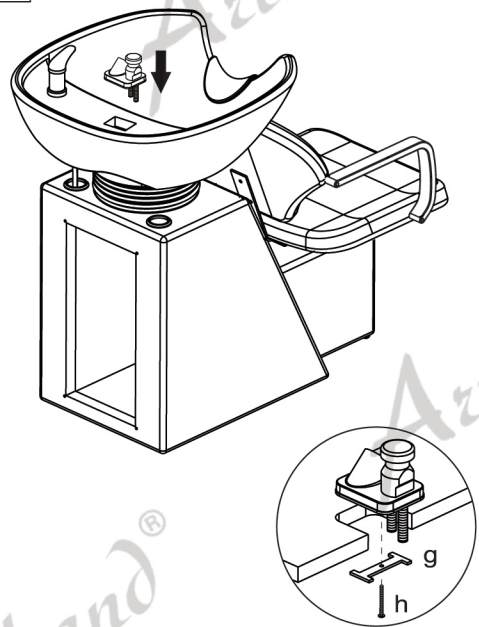

## Main Parts

Parts Code	Picture	Parts Name	Number
A		Shampoo Base	1
B		Backrest	1
C		Armrest	2
D		Cushion	1
D1		Seat Metal Base	1
E		Backrest Connecting Plate	1
F		Basin Connection Cover	1
G		Drain Pipe	1
H		Neckrest	1
J		Vacuum Breaker	1
K		Shower Head	1
L		Shower Pipe	1
M		Breaker holder	1

## 1.2 Installation Diagram

17

18

21

19

20

22

23