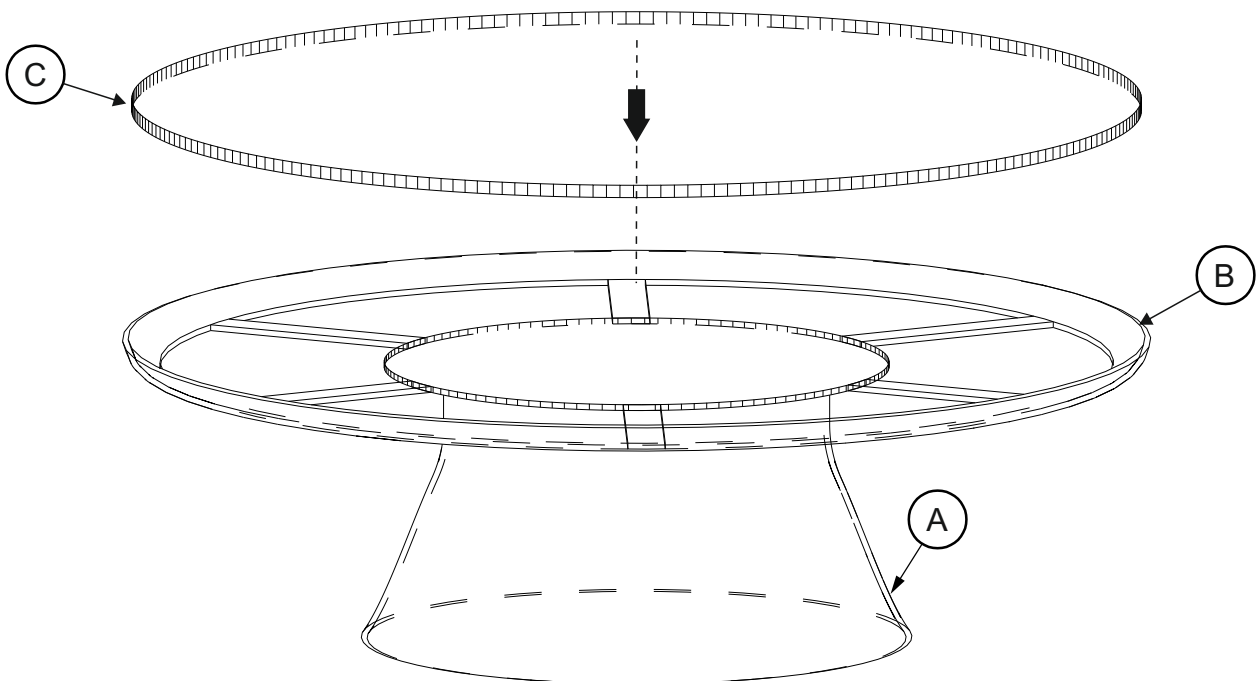

ASSEMBLY INSTRUCTION FOR

OUTDOOR COFFEE TABLE

HARDWARE LIST				
A		BASE	Ø762 X 660.4 X 361.95 mm	1
B		METAL TOP	Ø1397 X 32 mm	1
C		MARBLE TOP	Ø1358.9 X 18 mm	1

Step 1

Step 2

Step 3