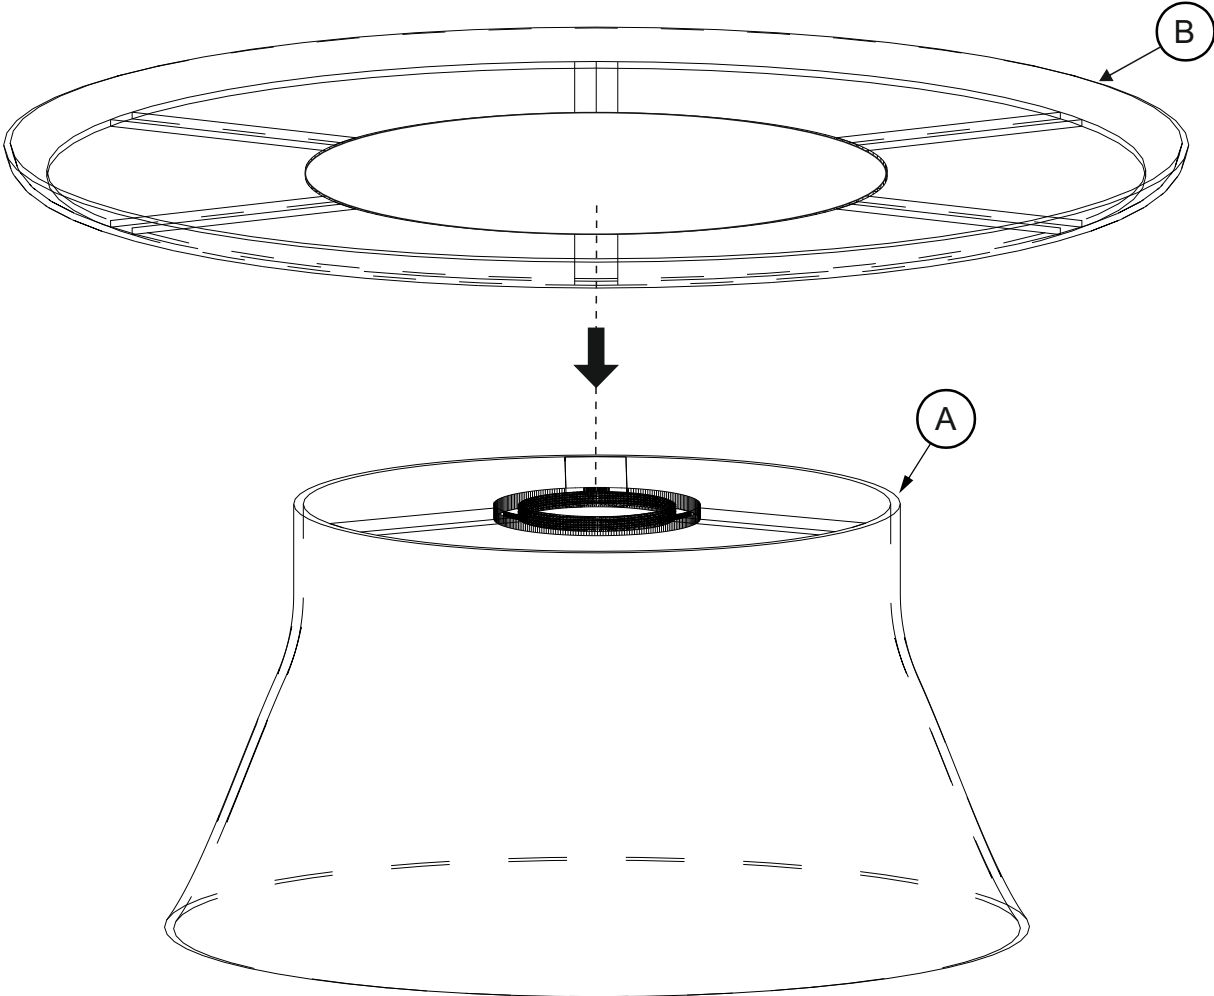

ASSEMBLY INSTRUCTION FOR

OUTDOOR COFFEE TABLE

HARDWARE LIST				
A		BASE	Ø762 X 660.4 X 361.95 mm	1
B		METAL TOP	Ø1397 X 32 mm	1
C		MARBLE TOP	Ø1358.9 X 18 mm	1

Step 1

Step 2

Step 3