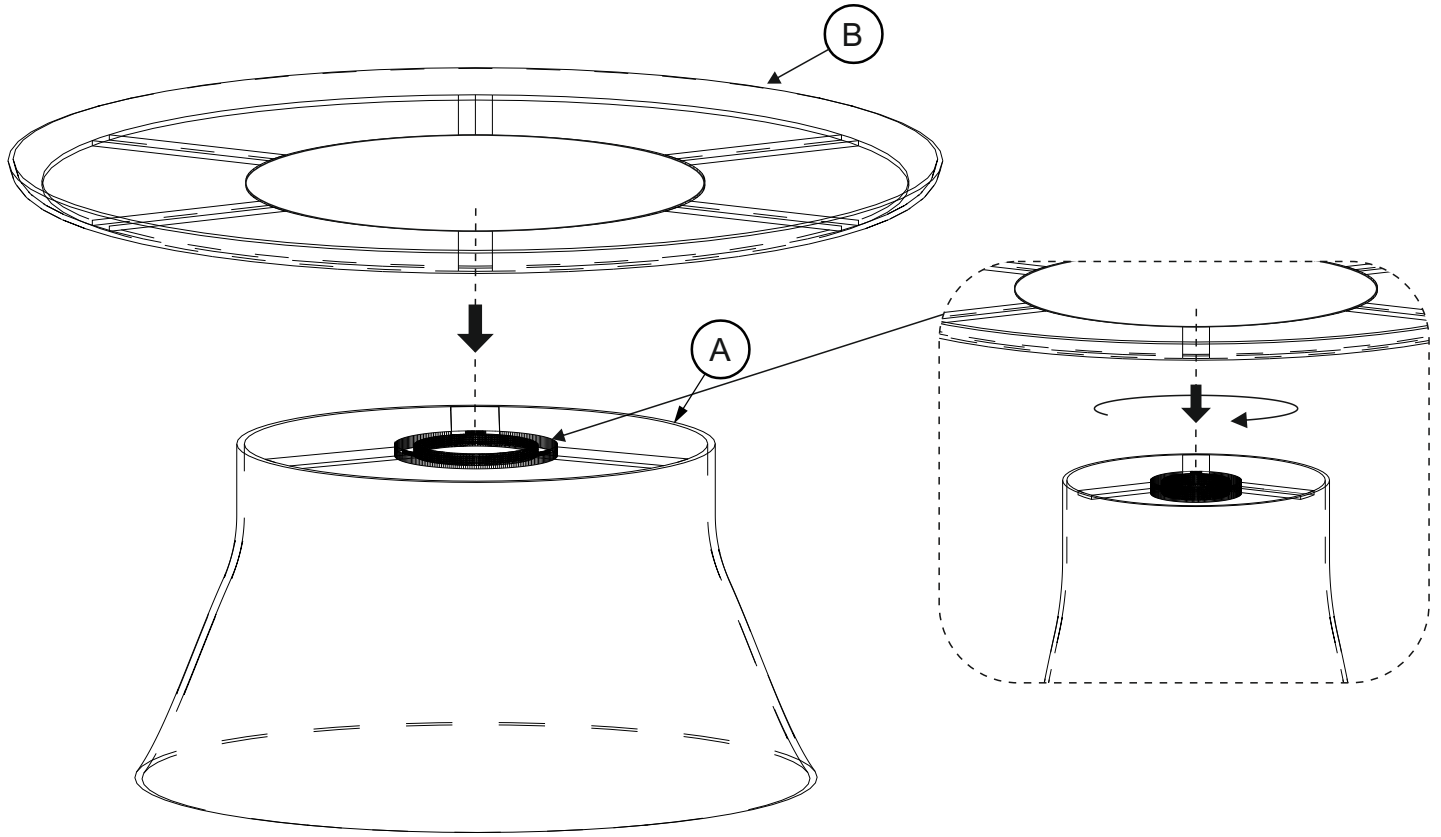

ASSEMBLY INSTRUCTION FOR

OUTDOOR COFFEE TABLE

HARDWARE LIST				
A		BASE	Ø762 X 660.4 X 361.95 mm	1
B		METAL TOP	Ø1397 X 32 mm	1
C		MARBLE TOP	Ø1358.9 X 18 mm	1

Step 1

Step 2

Step 3