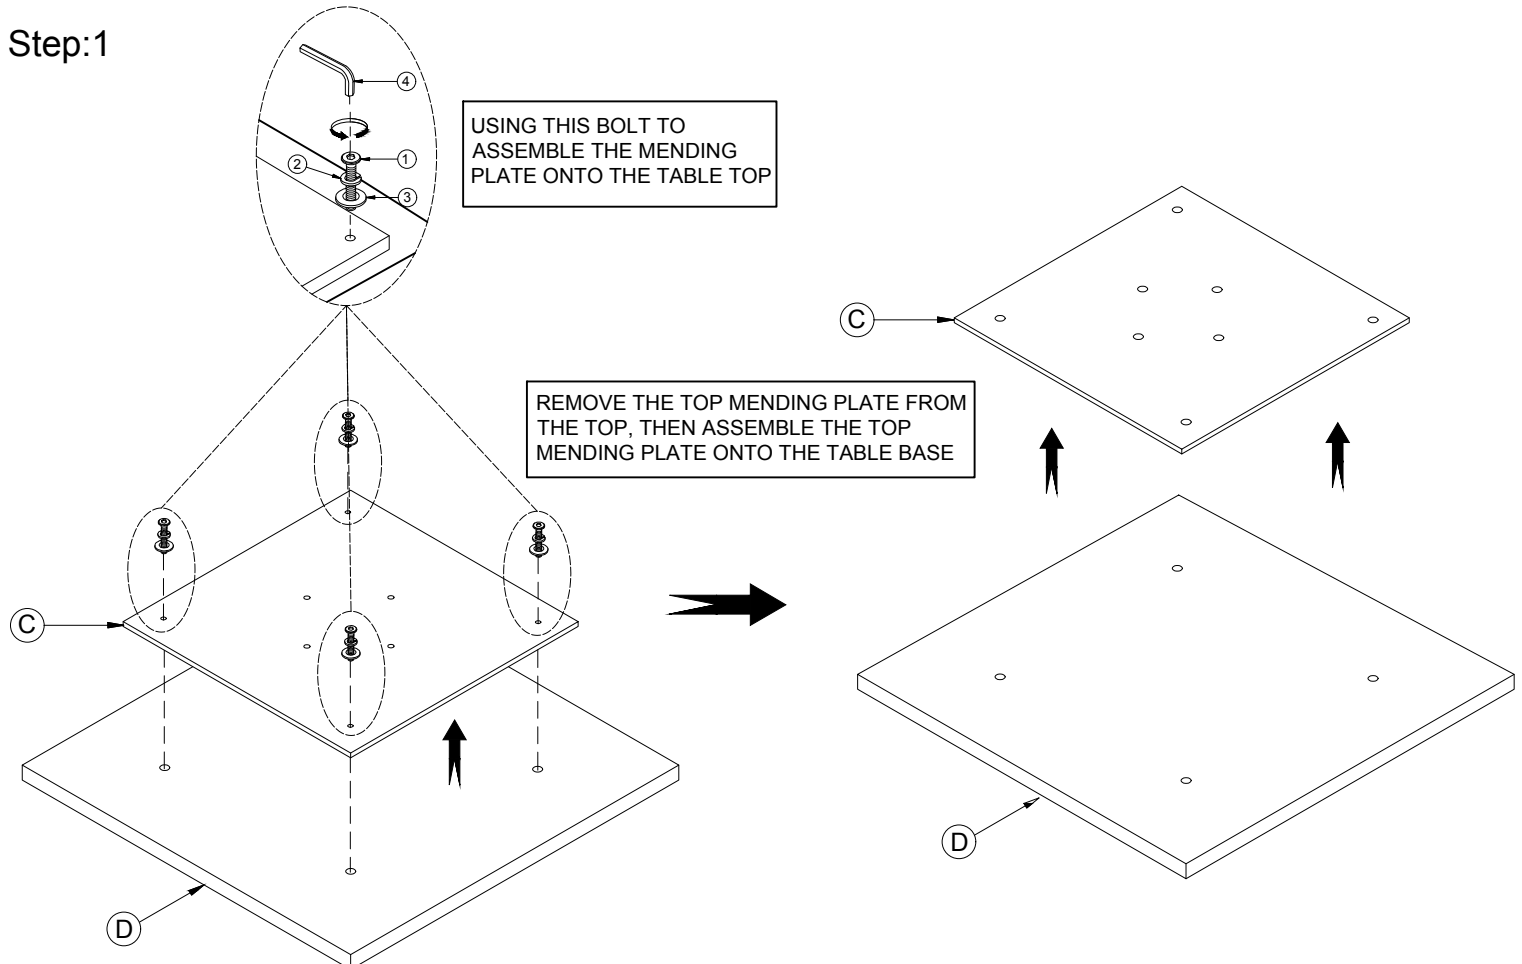

Assembly Instruction for SQUARE DINING TABLE D-7570-5-DTT / D-7570-5-DTB

CAUTION: Please read instructions thoroughly before unpacking assembly parts. Sharp, exposed staple tips can cause injury, therefore, for your protection, please remove any exposed staples used in packing.

1. We recommend that you should assemble this product with the assistance of another person; this will make assembly easier, and will help to eliminate damage the product or injury to persons during assembly.
2. Be sure to check all packing materials carefully for small parts that may have come loose inside the carton during shipment.
3. Please do not over tighten screws or bolts.
4. Please put all parts on a non-abrasive floor before assembly, and follow the assembly steps to assemble your newly purchased product correctly and efficiently.

PART LIST			
NO.	PART DESC	CODE	Q'TY
A	SQUARE DINING TABLE BASE IN DARK ESPRESSO - LEFT LEGS IN DARK ESPRESSO	PD-7570-5-DTBBAS1	2
B	SQUARE DINING TABLE BASE IN DARK ESPRESSO - RIGHT LEGS IN DARK ESPRESSO	PD-7570-5-DTBBAS2	2
C	SQUARE DINING TABLE TOP IN GREY - TOP MENDING PLATE IN BLACK	PD-7570-5-DTTTMP	1
D	SQUARE DINING TABLE TOP IN GREY - TOP IN GREY		1

HARDWARE LIST			
NO.	HARDWARE DESC	CODE	Q'TY
1	BOLT Ø5/16"x1-3/4"	PD-7570-DTHW	12
2	LOCK WASHER Ø5/16"		12
3	FLAT WASHER Ø5/16"		12
4	ALLEN KEY M5		1

Only tighten all bolts when all bolts aligned with bolt inserts.

Step:1