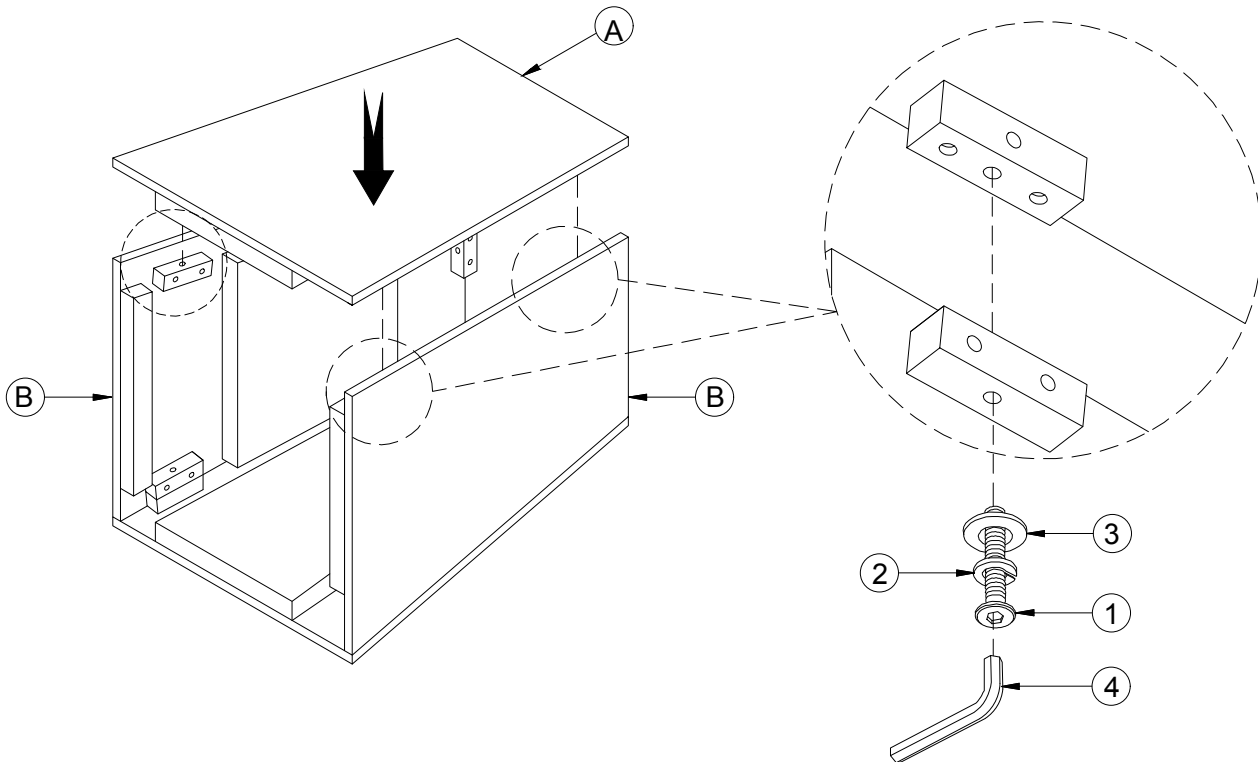

HARDWARE LIST			
NO.	HARDWARE DESC	CODE	Q'TY
1	BOLT Ø5/16"x1-3/4"	PD-7570-DTHW	12
2	LOCK WASHER Ø5/16"		12
3	FLAT WASHER Ø5/16"		12
4	ALLEN KEY M5		1

Only tighten all bolts when all bolts aligned with bolt inserts.

Step:1

Assembly Instruction for
SQUARE DINING TABLE
D-7570-5-DTT / D-7570-5-DTB

Step:2

Step:3

Assembly Instruction for
SQUARE DINING TABLE
D-7570-5-DTT / D-7570-5-DTB

Step:4

Assembly Instruction for
SQUARE DINING TABLE
D-7570-5-DTT / D-7570-5-DTB