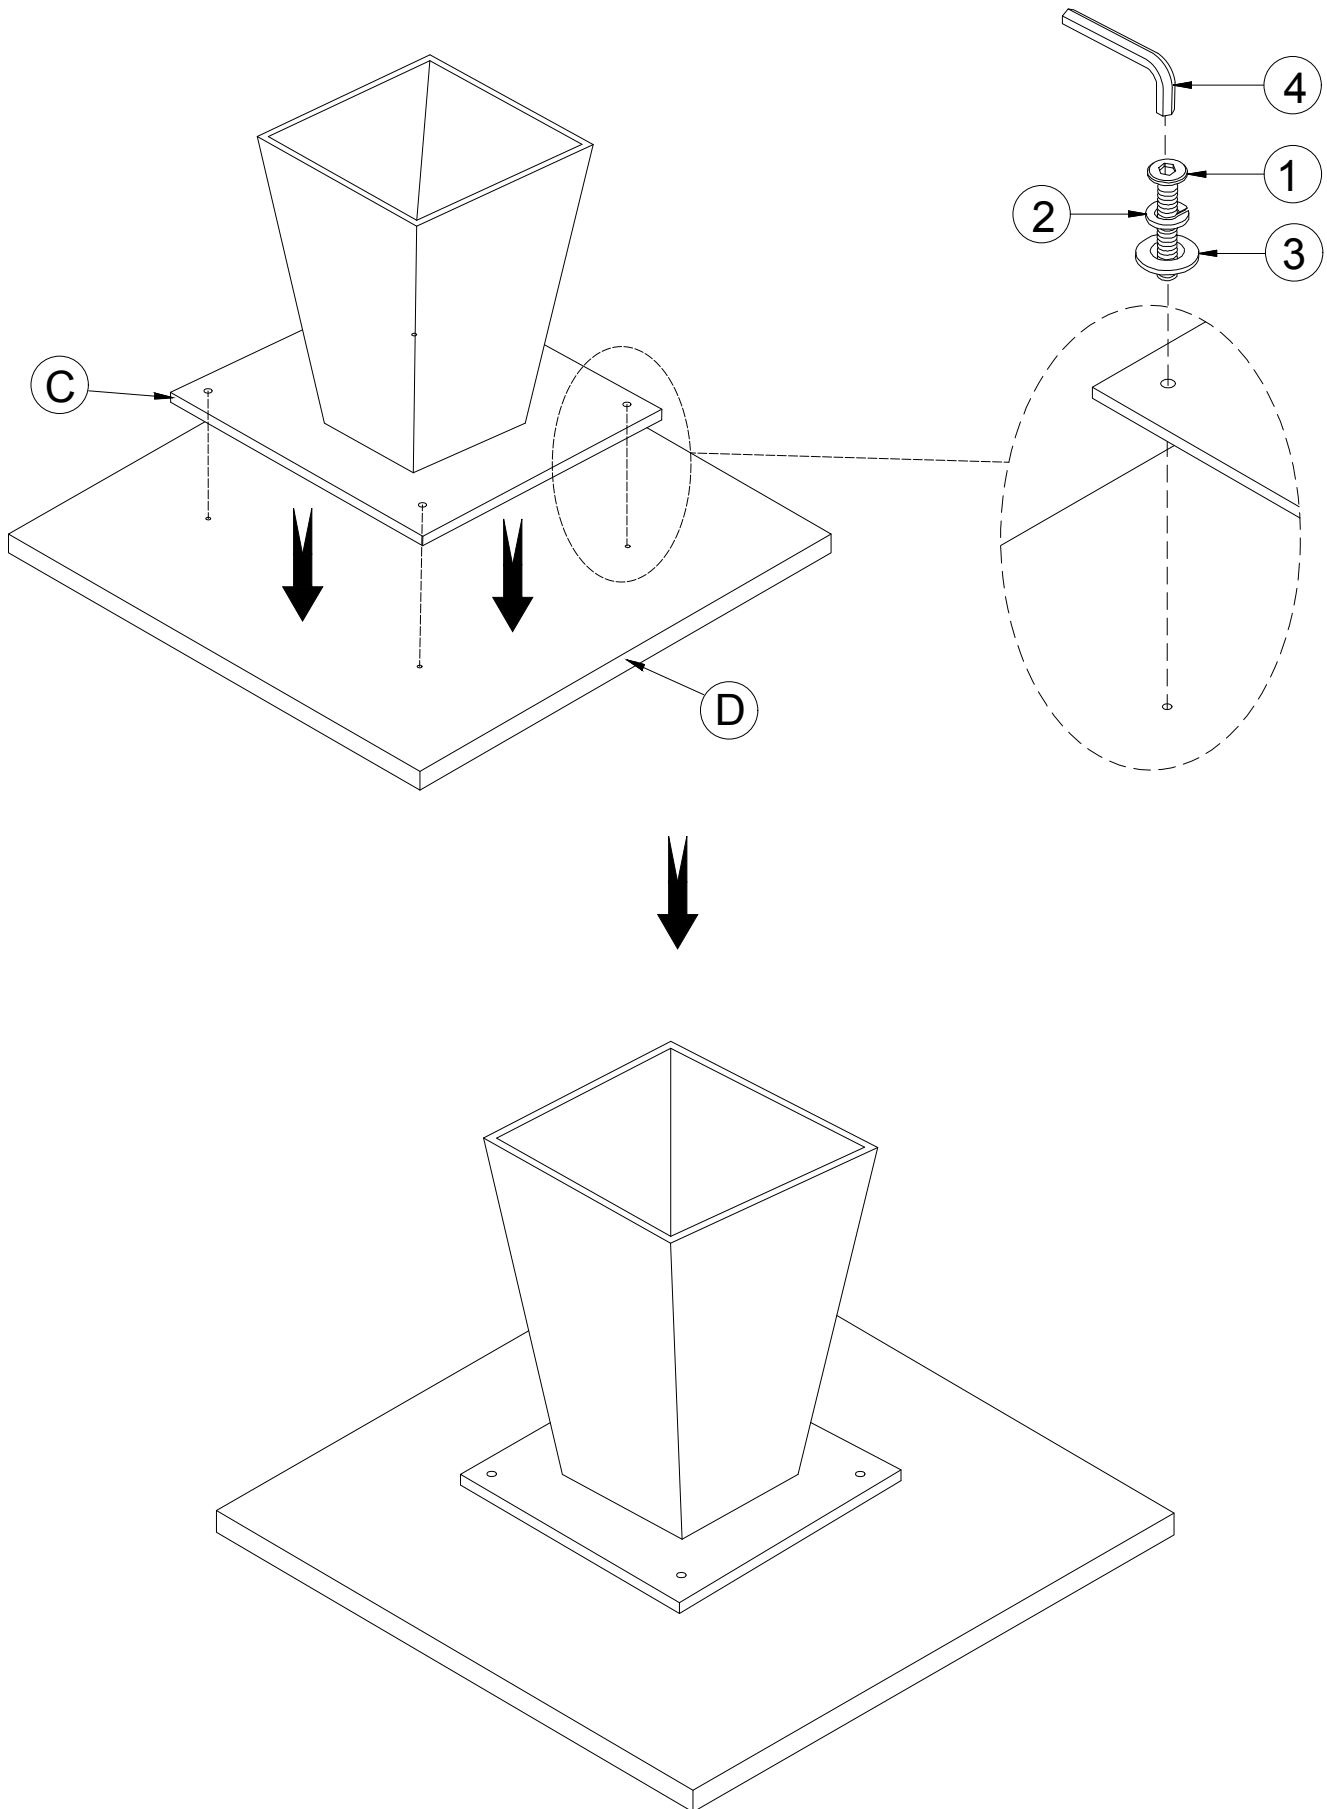

PART LIST			
NO.	PART DESC	CODE	Q'TY
A	SQUARE DINING TABLE BASE IN DARK ESPRESSO - LEFT LEGS IN DARK ESPRESSO	PD-7570-5-DTBBAS1	2
B	SQUARE DINING TABLE BASE IN DARK ESPRESSO - RIGHT LEGS IN DARK ESPRESSO	PD-7570-5-DTBBAS2	2
C	SQUARE DINING TABLE TOP IN GREY - TOP MENDING PLATE IN BLACK	PD-7570-5-DTTTMP	1
D	SQUARE DINING TABLE TOP IN GREY - TOP IN GREY		1

HARDWARE LIST			
NO.	HARDWARE DESC	CODE	Q'TY
1	BOLT Ø5/16"x1-3/4"	PD-7570-DTHW	12
2	LOCK WASHER Ø5/16"		12
3	FLAT WASHER Ø5/16"		12
4	ALLEN KEY M5		1

Only tighten all bolts when all bolts aligned with bolt inserts.

Step:1

Assembly Instruction for
SQUARE DINING TABLE
D-7570-5-DTT / D-7570-5-DTB

Step:2

Step:3

Assembly Instruction for
SQUARE DINING TABLE
D-7570-5-DTT / D-7570-5-DTB

Step:4

Assembly Instruction for
SQUARE DINING TABLE
D-7570-5-DTT / D-7570-5-DTB

Step:5

Assembly Instruction for
SQUARE DINING TABLE
D-7570-5-DTT / D-7570-5-DTB

COMPLETED