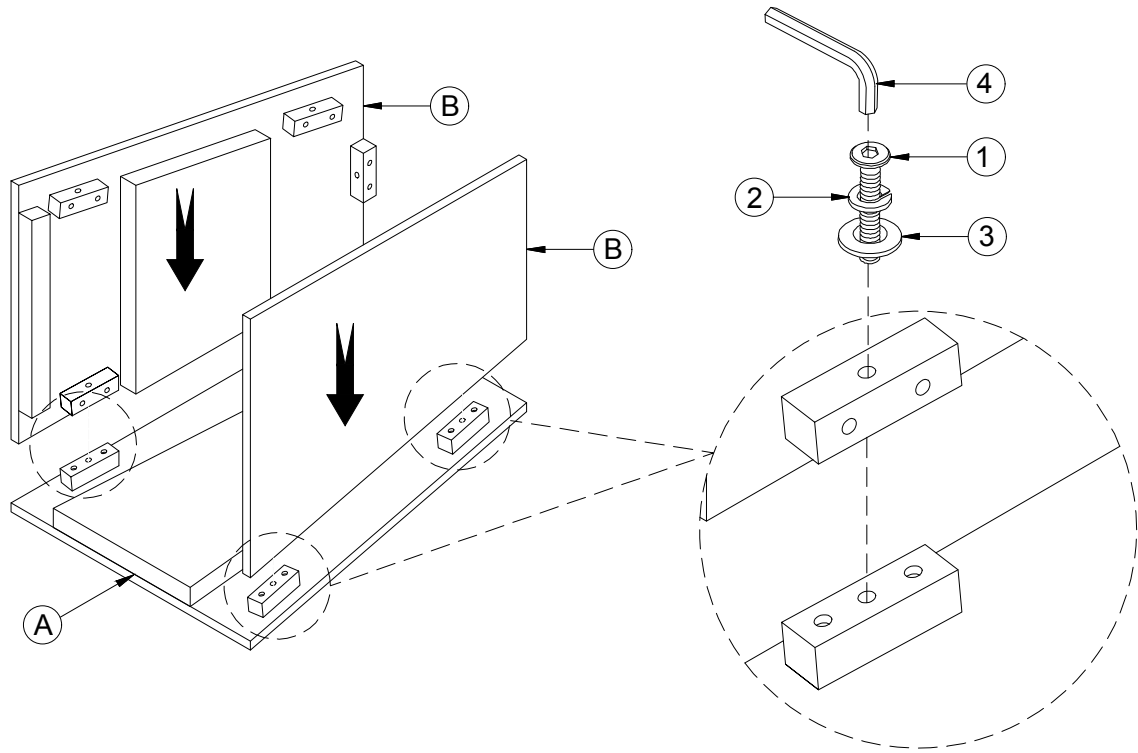

Assembly Instruction for
SQUARE DINING TABLE
D-7570-5-DTT / D-7570-5-DTB

Step:2