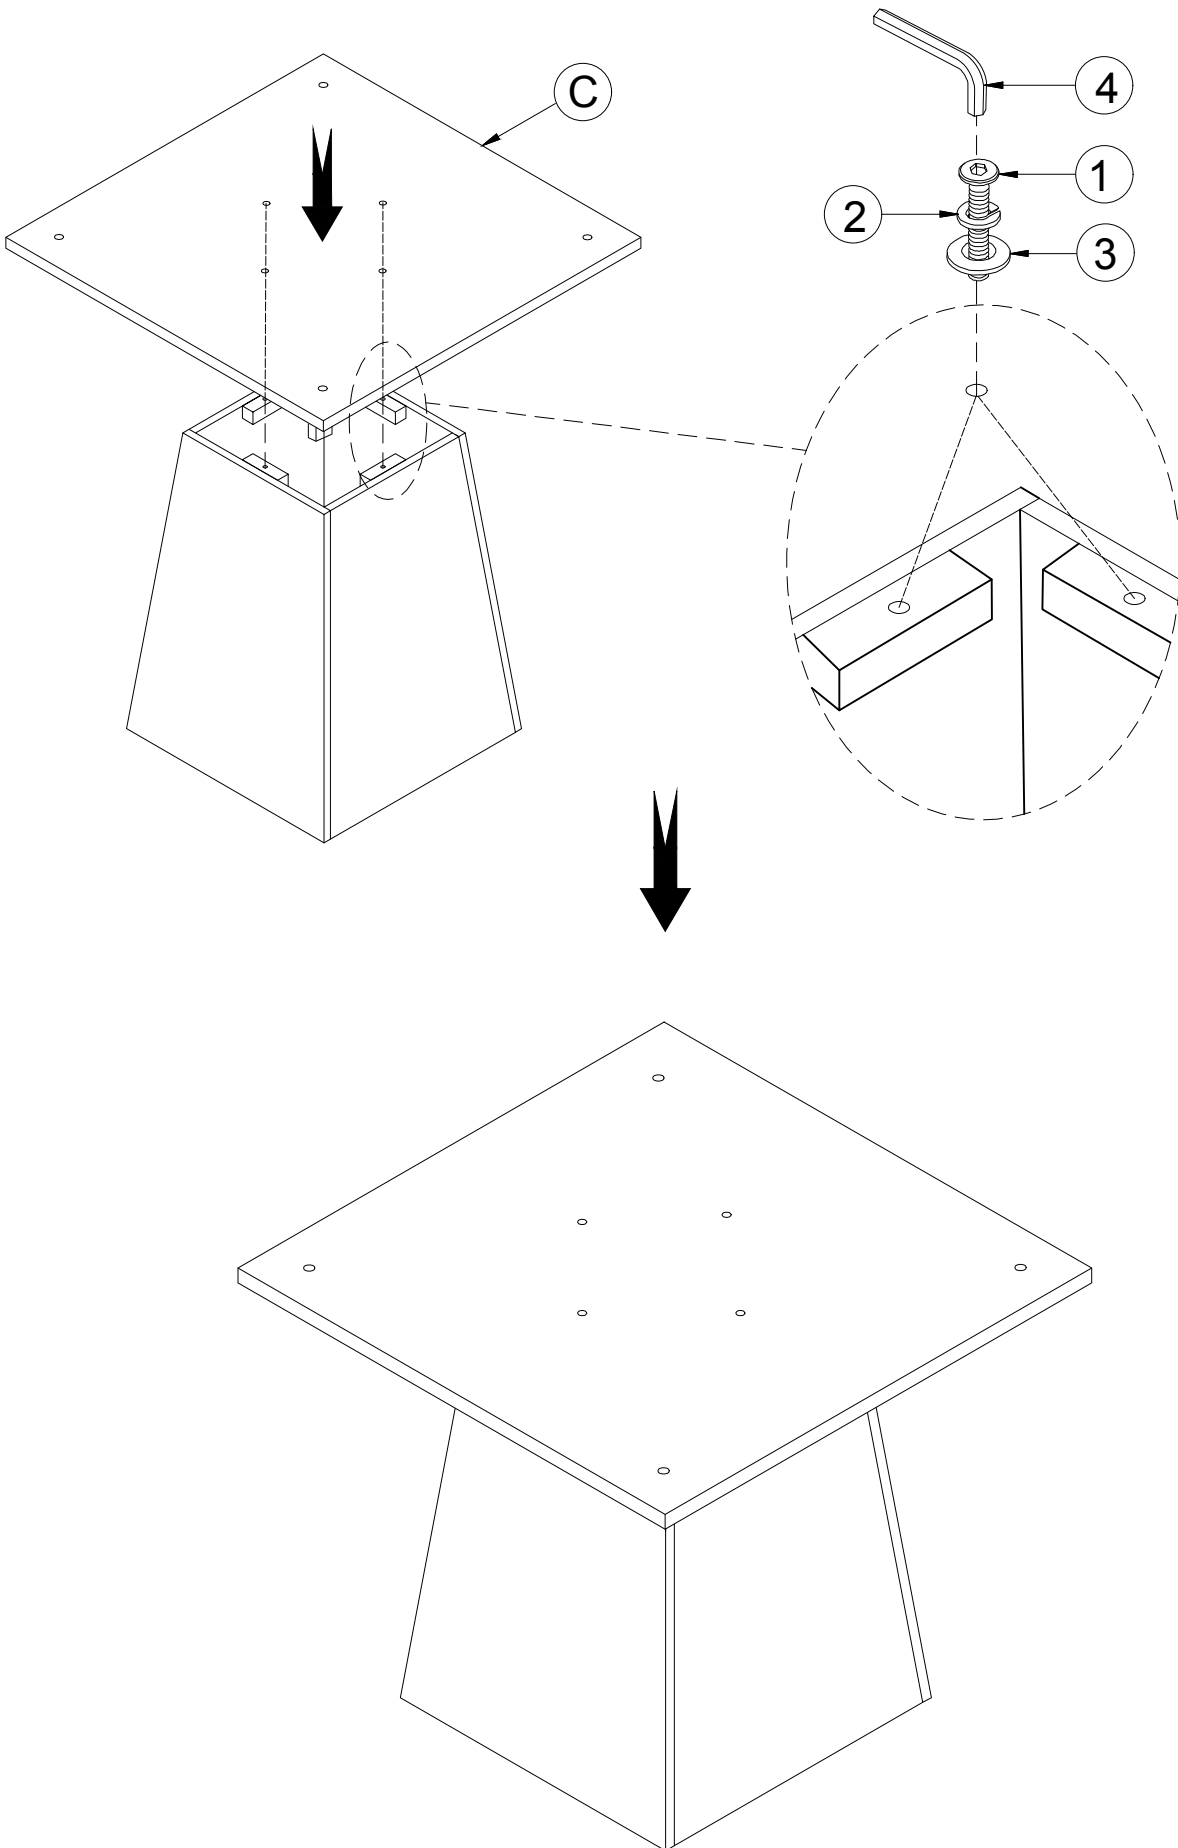

PART LIST			
NO.	PART DESC	CODE	Q'TY
A	SQUARE DINING TABLE BASE IN DARK ESPRESSO - LEFT LEGS IN DARK ESPRESSO	PD-7570-5-DTBBAS1	2
B	SQUARE DINING TABLE BASE IN DARK ESPRESSO - RIGHT LEGS IN DARK ESPRESSO	PD-7570-5-DTBBAS2	2
C	SQUARE DINING TABLE TOP IN GREY - TOP MENDING PLATE IN BLACK	PD-7570-5-DTTTMP	1
D	SQUARE DINING TABLE TOP IN GREY - TOP IN GREY		1

HARDWARE LIST			
NO.	HARDWARE DESC	CODE	Q'TY
1	BOLT Ø5/16"x1-3/4"	PD-7570-DTHW	12
2	LOCK WASHER Ø5/16"		12
3	FLAT WASHER Ø5/16"		12
4	ALLEN KEY M5		1

Only tighten all bolts when all bolts aligned with bolt inserts.

Step:1

Assembly Instruction for
SQUARE DINING TABLE
D-7570-5-DTT / D-7570-5-DTB

Step:2

Step:3

Assembly Instruction for
SQUARE DINING TABLE
D-7570-5-DTT / D-7570-5-DTB

Step:4

Assembly Instruction for
SQUARE DINING TABLE
D-7570-5-DTT / D-7570-5-DTB

Step:5

Assembly Instruction for
SQUARE DINING TABLE
D-7570-5-DTT / D-7570-5-DTB

COMPLETED