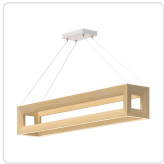

MORINA LP32942

PENDANTS

PROJECT

LP32942-WK
White Oak

LP32942-WT
Walnut

SPECIFICATION DETAILS

* For custom options, consult factory for details.

Fixture Dimensions	L42" x W7-1/8" x H7-1/2"
Light Source	LED with DC Driver
Wattage	57W
Total Lumens	4670lm
Delivered Lumens	1990lm*
Voltage	120V
Color Temperature	3000K
CRI (Ra)	90CRI
Optional Color Temps	2700K - 5000K Available, Minimum Order Quantities Apply
LED Rated Life	50,000 hours
Dimming	100% - 10%, TRIAC or ELV Dimmer (Not Included)
Diffuser Details	White Silicone
Adjustable	Yes
Wire Length	120" Max
Wire Type	WK - White; WT - Black
Minimum Hang Height	32"
Location	Dry
Compliance	T24-JA8
Warranty	5 Years
Illumination Direction	Up/Down
CEC Title 24 JA8	Yes, JA8-19
Canopy Dimensions	L7-7/8" x W4-3/4" x H1-1/4"

DESCRIPTION

The Morina Collection is a fantastic way to bring natural tones and geometric designs inside the home. Stunning wood veneer provides a home for the frosted silicone diffuser and delivers ample up-and-down lighting that's great for any space in the home. The modern cubist shapes and white oak or walnut color options blend well with modern décor or rustic-style interiors.