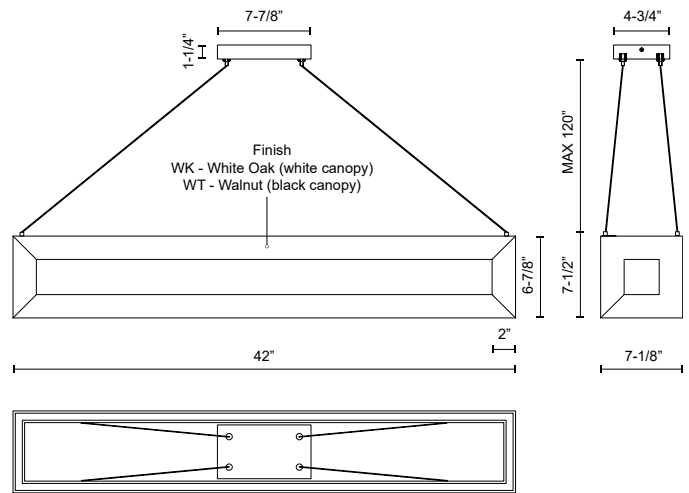

KUZCO

19054 28TH AVENUE
SURREY - BC V3Z 6M3
CANADA

WWW.KUZCOLIGHTING.COM

COMMENT