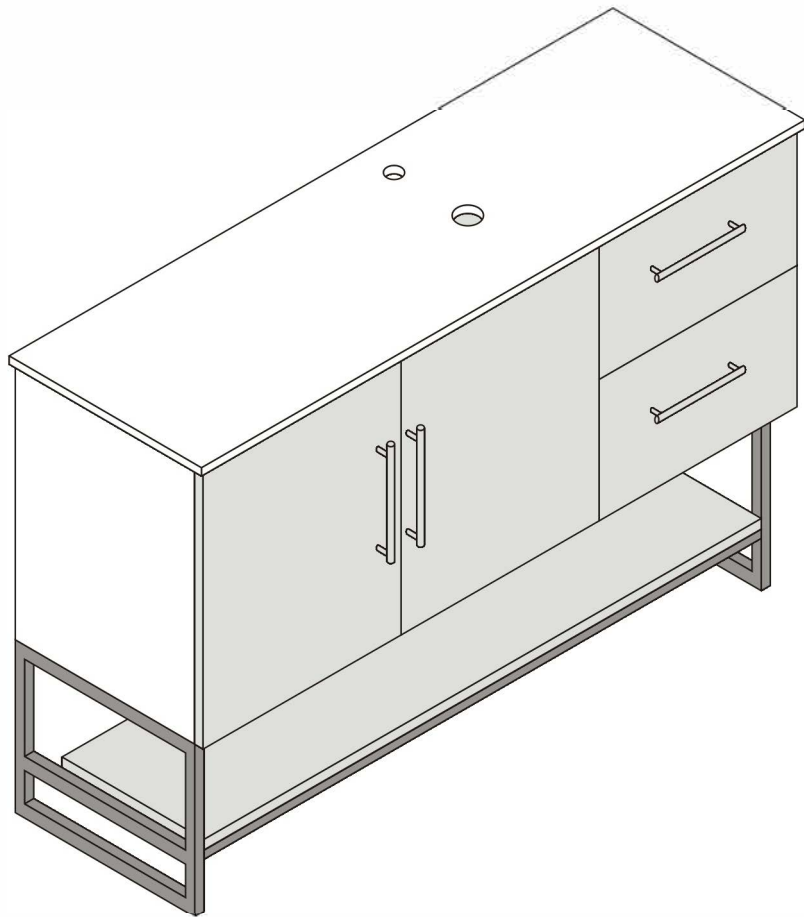

Bathroom cabinet

2 Persons

L1158*W488*H836MM

Installation Instructions

Notes: Don't tighten screws completely at first, just in case parts were assembled wrongly and need disassemble. Tighten screws at last when all parts are put together.

X2

Disassembly and installation of accessories

A 42PCS  15*10mm	B 42PCS  6*28mm	C 52PCS  3.5*14mm	D 20PCS  3.5*35mm	E 8PCS  4*18	F 4PCS  6mm	G 16PCS  6*15mm	H 4PCS  128 handles	
I 2PCS  Three-section Rail	J 2PCS  Straight bend	L 2PCS  Mid bend						

Back

2PCS

14

Back

Front

1PC

15

Back