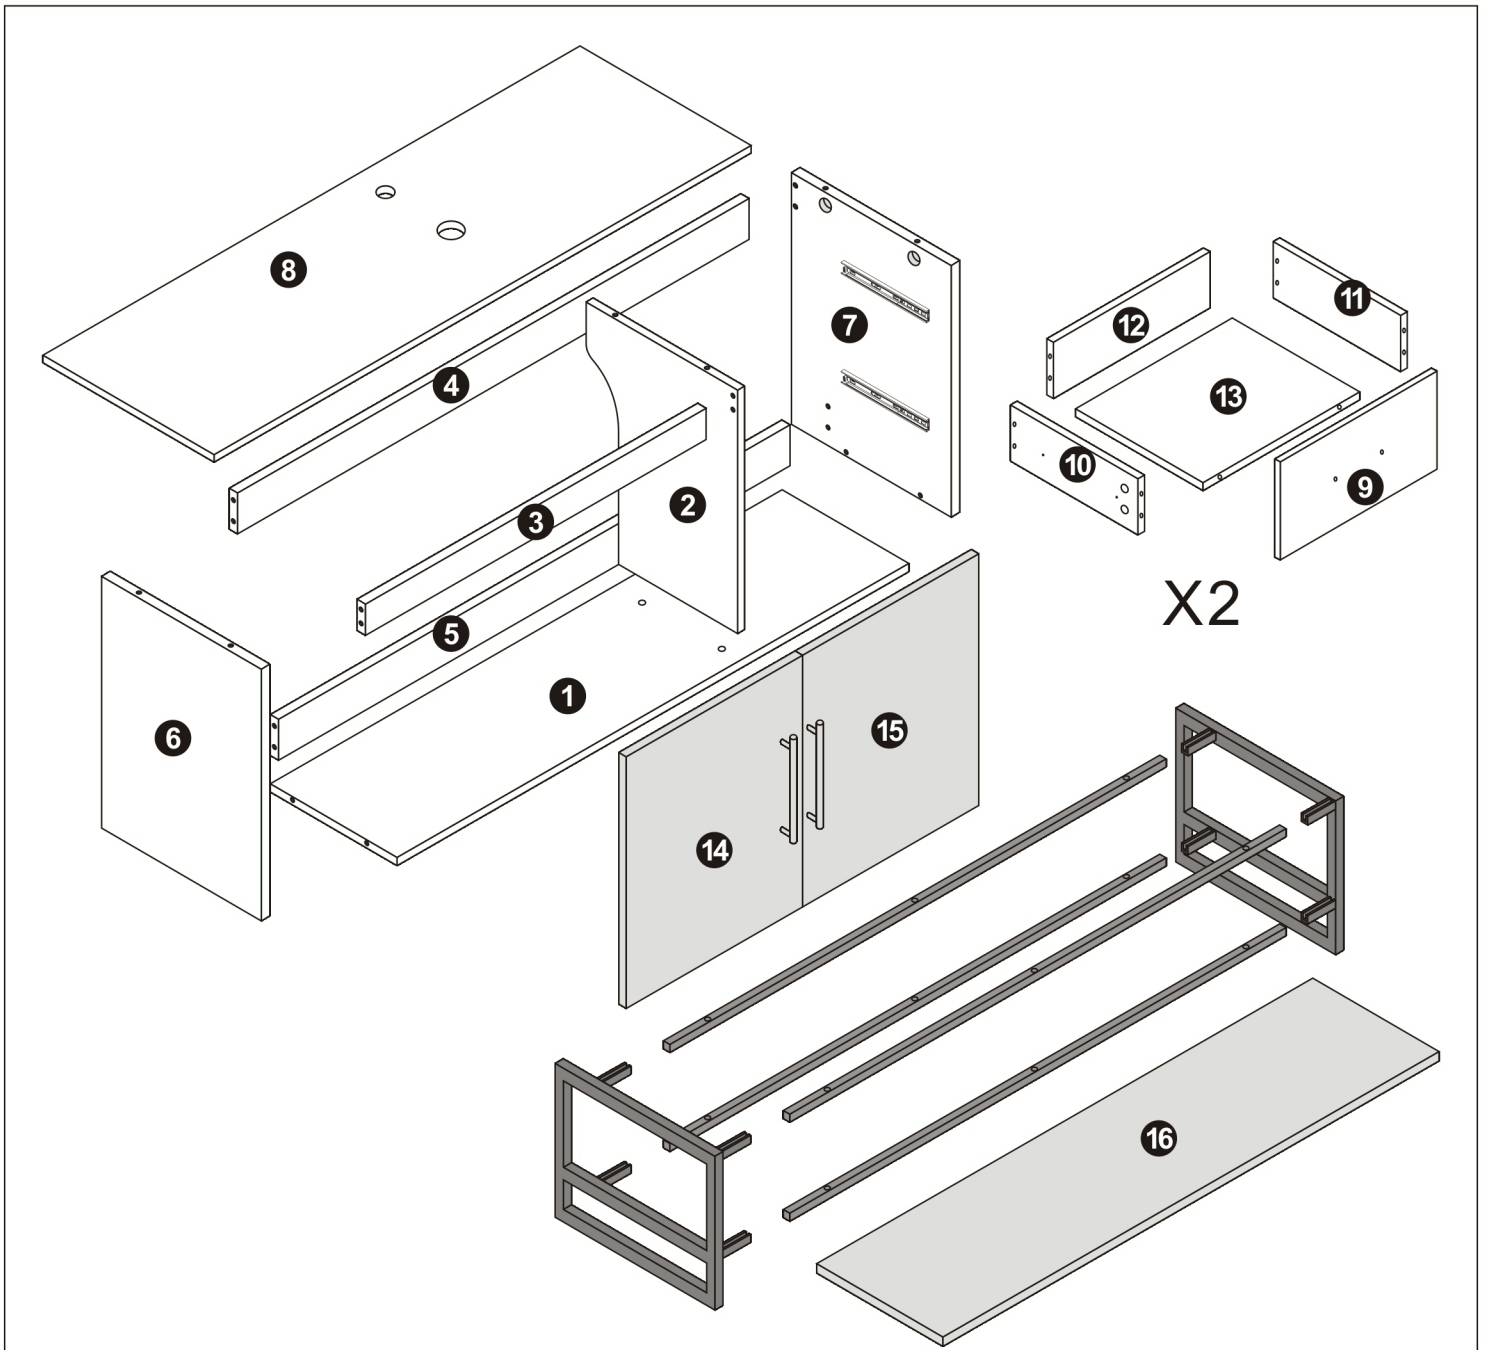

Bathroom cabinet

2 Persons

L1158*W488*H836MM

Installation Instructions

Notes: Don't tighten screws completely at first, just in case parts were assembled wrongly and need disassemble. Tighten screws at last when all parts are put together.

X2

Disassembly and installation of accessories

A 42PCS  15*10mm	B 42PCS  6*28mm	C 52PCS  3.5*14mm	D 20PCS  3.5*35mm	E 8PCS  4*18	F 4PCS  6mm	G 16PCS  6*15mm	H 4PCS  128 handles	
I 2PCS  Three-section Rail	J 2PCS  Straight bend	L 2PCS  Mid bend						

Back

2PCS

14

Back

Front

1PC

15

Back

3

C	8PCS	I ₁	4PCS
3.5*14mm		12 inch Three-section Rail	

4

A	2PCS
	
15*10mm	

5

A	2PCS
	
15*10mm	

6

A	2PCS
15*10mm	