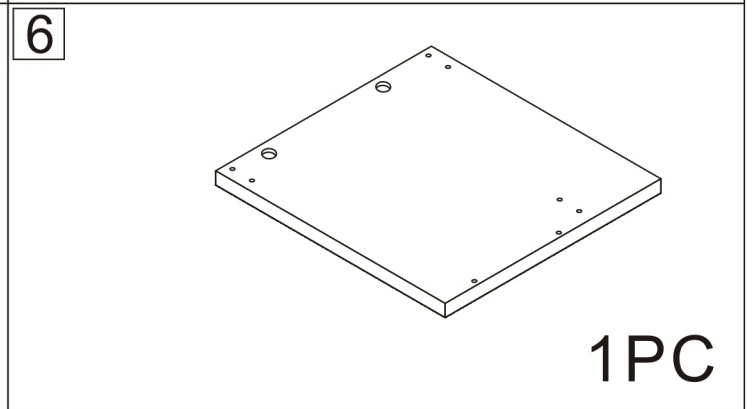

Bathroom cabinet

2 Persons

L1158*W488*H836MM

Installation Instructions

Notes: Don't tighten screws completely at first, just in case parts were assembled wrongly and need disassemble. Tighten screws at last when all parts are put together.

X2

Disassembly and installation of accessories

A 42PCS  15*10mm	B 42PCS  6*28mm	C 52PCS  3.5*14mm	D 20PCS  3.5*35mm	E 8PCS  4*18	F 4PCS  6mm	G 16PCS  6*15mm	H 4PCS  128 handles	
I 2PCS  Three-section Rail	J 2PCS  Straight bend	L 2PCS  Mid bend						