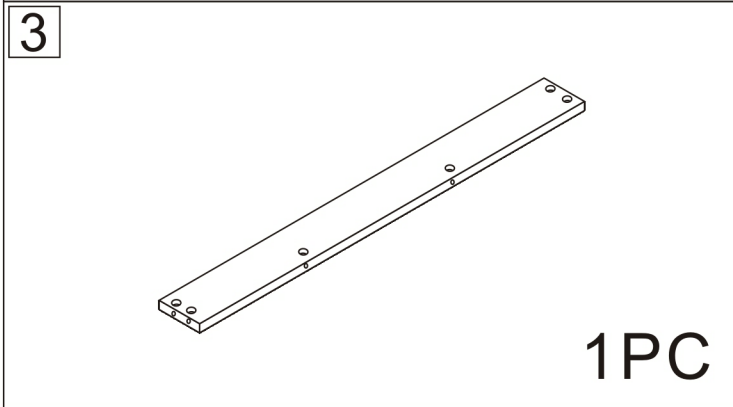

Bathroom cabinet

2 Persons

L1158*W488*H836MM

Installation Instructions

Notes: Don't tighten screws completely at first, just in case parts were assembled wrongly and need disassemble. Tighten screws at last when all parts are put together.

X2

Disassembly and installation of accessories

A 42PCS  15*10mm	B 42PCS  6*28mm	C 52PCS  3.5*14mm	D 20PCS  3.5*35mm	E 8PCS  4*18	F 4PCS  6mm	G 16PCS  6*15mm	H 4PCS  128 handles	
I 2PCS  Three-section Rail	J 2PCS  Straight bend	L 2PCS  Mid bend						