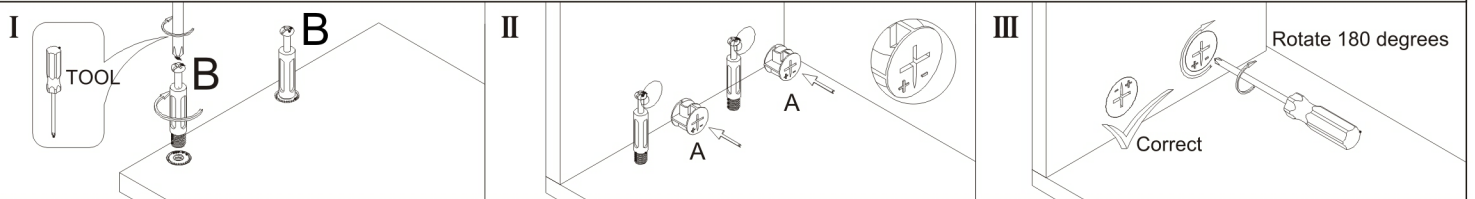

Disassembly and installation of accessories

A 42PCS 15*10mm	B 42PCS 6*28mm	C 52PCS 3.5*14mm	D 20PCS 3.5*35mm	E 8PCS 4*18	F 4PCS 6mm	G 16PCS 6*15mm	H 4PCS 128 handles	
I 2PCS Three-section Rail	J 2PCS Straight bend	L 2PCS Mid bend