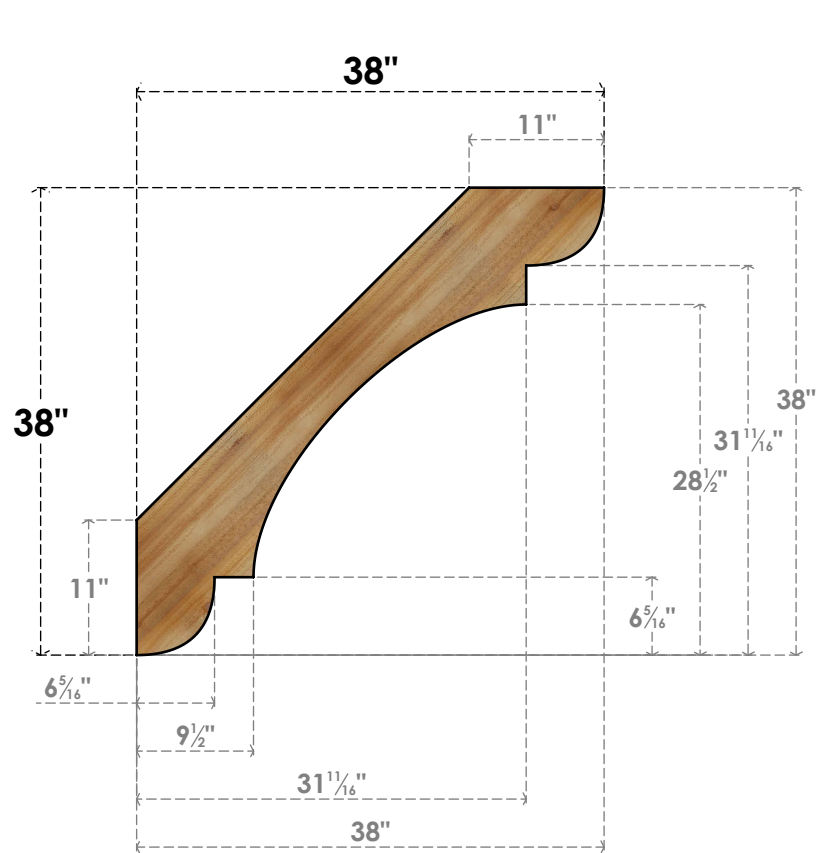

BRC04X38X38OLY00RWR

4"W X 38"D X 38"H OLYMPIC ROUGH SAWN BRACE, WESTERN RED CEDAR

SIDE

FRONT

EKENA MILLWORK
 2300 WEST MAIN ST.
 CLARKSVILLE, TX 75426
 TOLL FREE: 866-607-0453
 WWW.EKENAMILLWORK.COM

NOTES

1. INSTALLATION TO BE COMPLETED IN ACCORDANCE WITH MANUFACTURER'S SPECIFICATIONS.
2. DRAWING MAY NOT BE TO SCALE
3. THIS DRAWING IS INTENDED FOR DESIGN AND PLANNING PURPOSES ONLY.
4. ALL INFORMATION CONTAINED HEREIN WAS CURRENT AT THE TIME OF DEVELOPMENT BUT MUST BE REVIEWED AND APPROVED BY THE PRODUCT MANUFACTURER TO BE CONSIDERED ACCURATE.
5. PRODUCTS ARE NOT KILN DRIED. THIS ITEM IS UNIQUE AND WILL CONTAIN THE NATURAL VARIATIONS THAT THE WOOD SPECIES OFFERS. THIS MAY RESULT IN VARIATIONS UP TO 1/4"