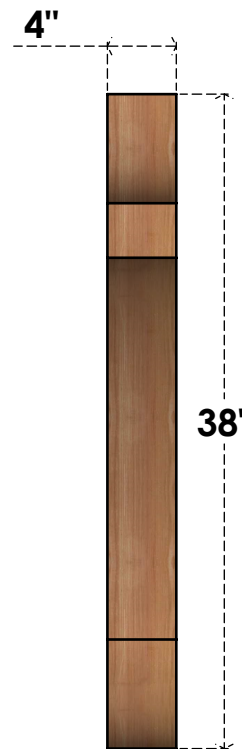

BRC04X38X38OLY00RWR

4"W X 38"D X 38"H OLYMPIC ROUGH SAWN BRACE, WESTERN RED CEDAR

SIDE

FRONT

EKENA MILLWORK
 2300 WEST MAIN ST.
 CLARKSVILLE, TX 75426
 TOLL FREE: 866-607-0453
 WWW.EKENAMILLWORK.COM

NOTES

1. INSTALLATION TO BE COMPLETED IN ACCORDANCE WITH MANUFACTURER'S SPECIFICATIONS.
2. DRAWING MAY NOT BE TO SCALE
3. THIS DRAWING IS INTENDED FOR DESIGN AND PLANNING PURPOSES ONLY.
4. ALL INFORMATION CONTAINED HEREIN WAS CURRENT AT THE TIME OF DEVELOPMENT BUT MUST BE REVIEWED AND APPROVED BY THE PRODUCT MANUFACTURER TO BE CONSIDERED ACCURATE.
5. PRODUCTS ARE NOT KILN DRIED. THIS ITEM IS UNIQUE AND WILL CONTAIN THE NATURAL VARIATIONS THAT THE WOOD SPECIES OFFERS. THIS MAY RESULT IN VARIATIONS UP TO 1/4"