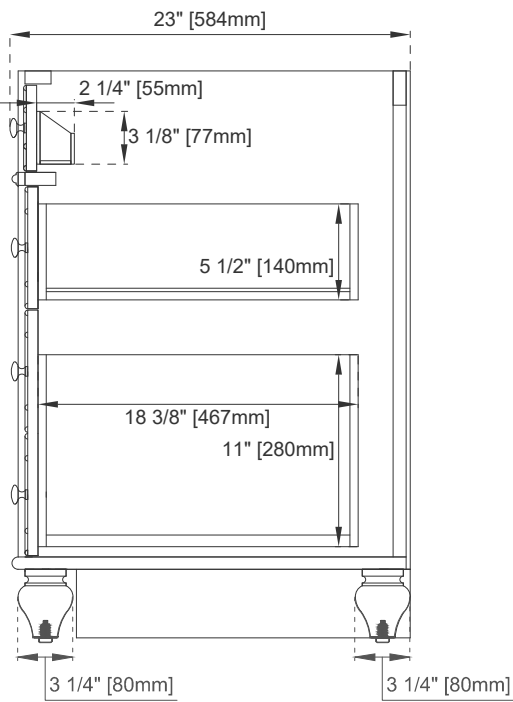

Drawer Box Material and Construction: 12mm Plywood/English Dovetail Joinery

Hardware Material and Finish: Zinc Alloy in Brushed Nickle Color

Fits Drain Hole Size: 1 3/4"

Full Extension, Soft Close Glides

European Soft Close Hinges

Aluminum Laminate Drawer Liners

Adjustable Levelers

Dimension

Width: 29-7/8"

Depth: 22-7/8"

Height: 32-1/2"

Rough-In Height: 21-1/2"

30" VANITY

Top View 1

Top View 2

Front View

Knob

30" VANITY

Side View 1

Side View 2

Back View