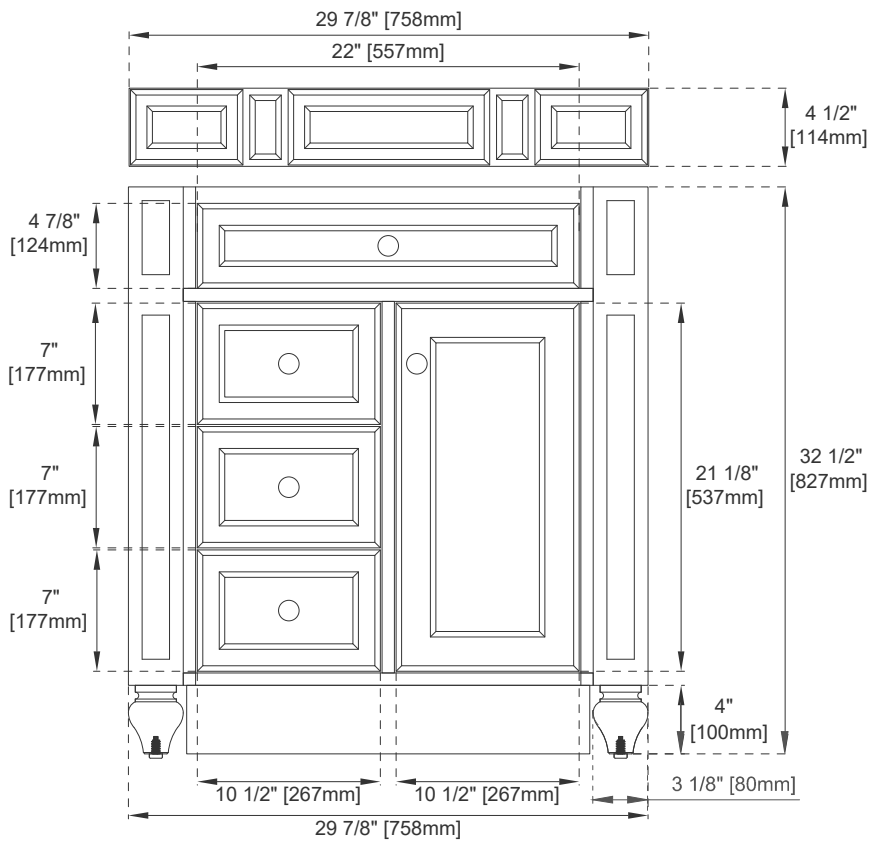

30" VANITY

Features and Materials

Solids: BW-Poplar; SBR/WWW-Para Wood and Poplar

Veneers: SBR-Para Wood; WWW-Walnut

Panels: Plywood

Installation Type: Floor Standing

Number of Basins: One, with optional 3cm top

Drawer Box Material and Construction: 12mm Plywood/English Dovetail Joinery

Hardware Material and Finish: Zinc Alloy in Brushed Nickle Color

Fits Drain Hole Size: 1 3/4"

Full Extension, Soft Close Glides

European Soft Close Hinges

Aluminum Laminate Drawer Liners

Adjustable Levelers

Dimension

Width: 29-7/8"

Depth: 22-7/8"

Height: 32-1/2"

Rough-In Height: 21-1/2"

30" VANITY

Top View 1

Top View 2

Front View

Knob

30" VANITY

Side View 1

Side View 2