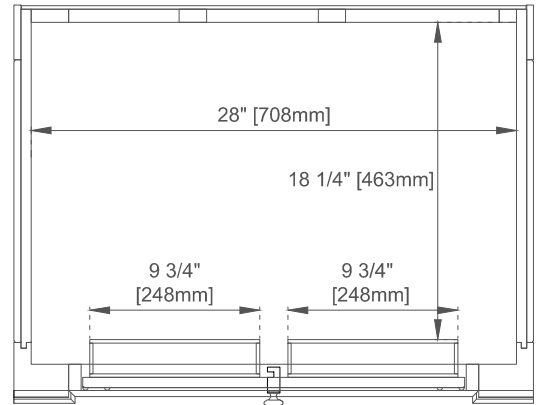

Drawer Box Material and Construction: 12mm Plywood/English Dovetail Joinery

Hardware Material and Finish: Zinc Alloy in Brushed Nickle Color

Fits Drain Hole Size: 1 3/4"

Full Extension, Soft Close Glides

European Soft Close Hinges

Aluminum Laminate Drawer Liners

Adjustable Levelers

Dimension

Width: 29-7/8"

Depth: 22-7/8"

Height: 32-1/2"

Rough-In Height: 21-1/2"

30" VANITY

Top View 1

Top View 2

Front View

Knob

30" VANITY

Side View 1

Side View 2