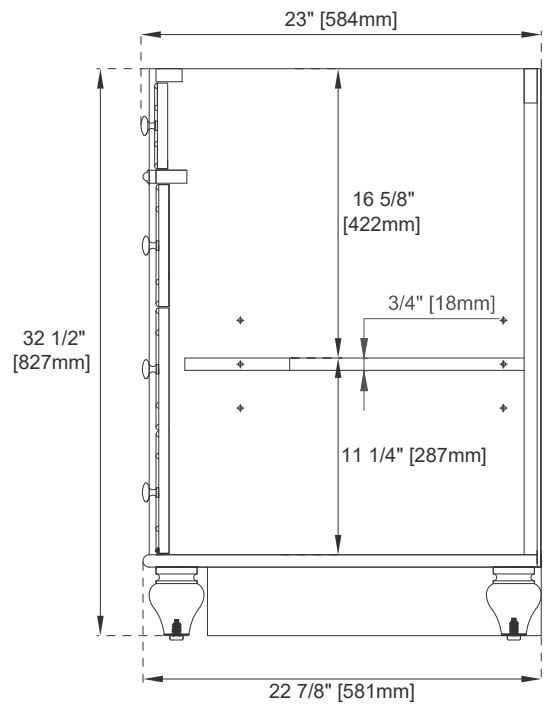

Drawer Box Material and Construction: 12mm Plywood/English Dovetail Joinery

Hardware Material and Finish: Zinc Alloy in Brushed Nickle Color

Fits Drain Hole Size: 1 3/4"

Full Extension, Soft Close Glides

European Soft Close Hinges

Aluminum Laminate Drawer Liners

Adjustable Levelers

Dimension

Width: 29-7/8"

Depth: 22-7/8"

Height: 32-1/2"

Rough-In Height: 21-1/2"

30" VANITY

Top View 1

Top View 2

Front View

Knob

30" VANITY

Side View 1

Side View 2

Back View