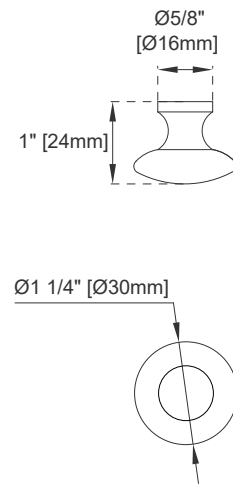

Drawer Box Material and Construction: 12mm Plywood/English Dovetail Joinery

Hardware Material and Finish: Zinc Alloy in Brushed Nickle Color

Fits Drain Hole Size: 1 3/4"

Full Extension, Soft Close Glides

European Soft Close Hinges

Aluminum Laminate Drawer Liners

Adjustable Levelers

Dimension

Width: 29-7/8"

Depth: 22-7/8"

Height: 32-1/2"

Rough-In Height: 21-1/2"

30" VANITY

Top View 1

Top View 2

Front View

Knob

30" VANITY

Side View 1

Side View 2

Back View