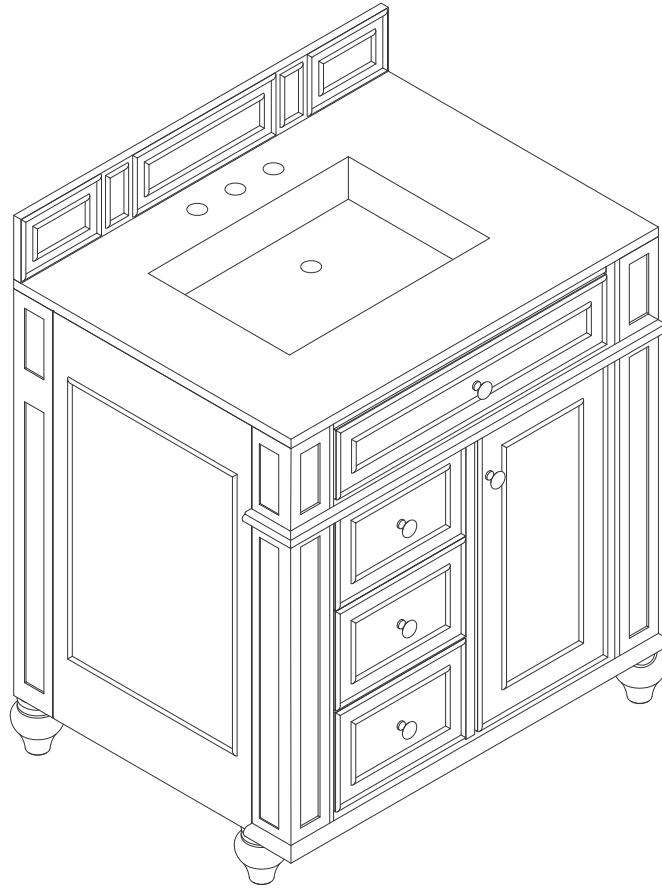

30" VANITY

Features and Materials

Solids: BW-Poplar; SBR/WWW-Para Wood and Poplar

Veneers: SBR-Para Wood; WWW-Walnut

Panels: Plywood

Installation Type: Floor Standing

Number of Basins: One, with optional 3cm top

Vanity Top: NO, Optional 3cm Tops Available with Sinks

Basins included: NO

Overflow: Yes, Front Facing

Optional Wooden Backsplash

Number of Doors: One

Number of Drawers: Two

Number of Tip Outs: One

Assembly Required: Installation of Optional 3cm Top

European Soft Close Hinges

Aluminum Laminate Drawer Liners

Adjustable Levelers

Dimension

Width: 29-7/8"

Depth: 22-7/8"

Height: 32-1/2"

Rough-In Height: 21-1/2"

30" VANITY

Top View 1

Top View 2

Front View

Knob

30" VANITY

Side View 1

Side View 2