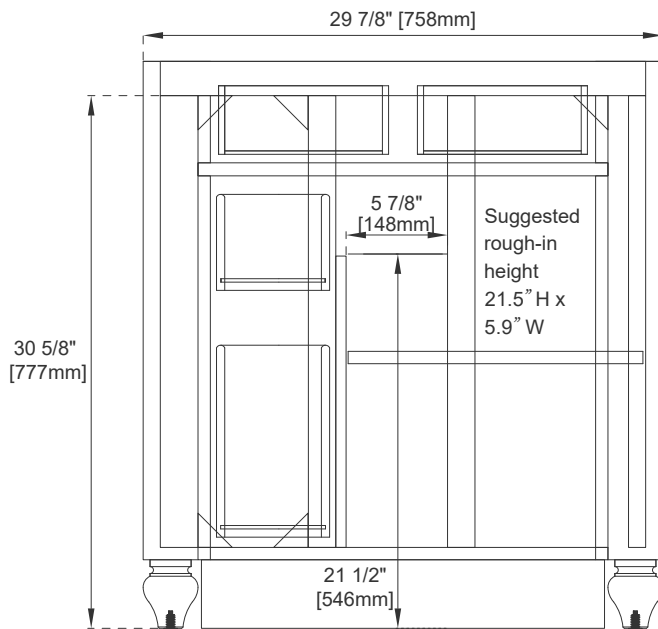

Drawer Box Material and Construction: 12mm Plywood/English Dovetail Joinery

Hardware Material and Finish: Zinc Alloy in Brushed Nickle Color

Fits Drain Hole Size: 1 3/4"

Full Extension, Soft Close Glides

European Soft Close Hinges

Aluminum Laminate Drawer Liners

Adjustable Levelers

Dimension

Width: 29-7/8"

Depth: 22-7/8"

Height: 32-1/2"

Rough-In Height: 21-1/2"

30" VANITY

Top View 1

Top View 2

Front View

Knob

30" VANITY

Side View 1

Side View 2

Back View