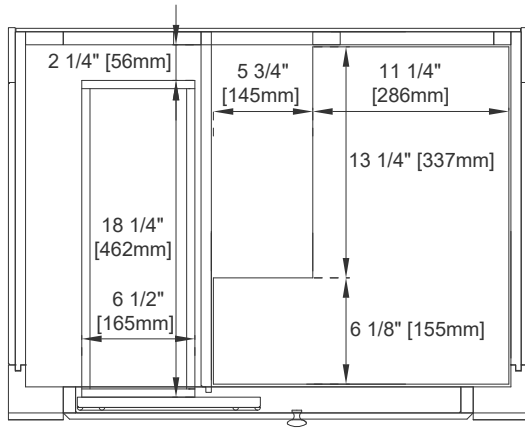

Drawer Box Material and Construction: 12mm Plywood/English Dovetail Joinery

Hardware Material and Finish: Zinc Alloy in Brushed Nickle Color

Fits Drain Hole Size: 1 3/4"

Full Extension, Soft Close Glides

European Soft Close Hinges

Aluminum Laminate Drawer Liners

Adjustable Levelers

Dimension

Width: 29-7/8"

Depth: 22-7/8"

Height: 32-1/2"

Rough-In Height: 21-1/2"

30" VANITY

Top View 1

Top View 2

Front View

Knob

30" VANITY

Side View 1

Side View 2