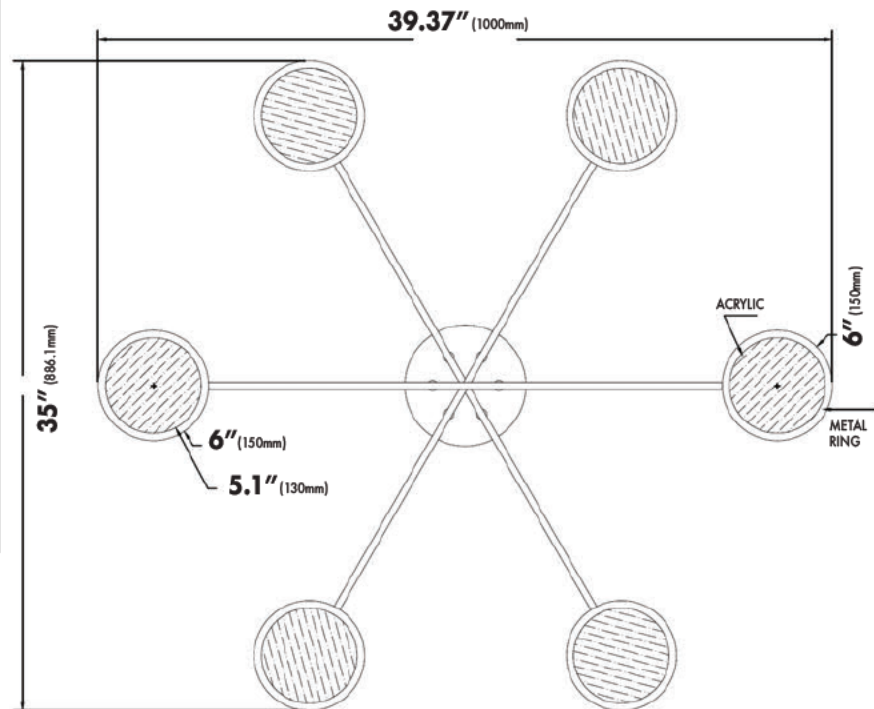

### SPECIFICATIONS

• LUMENS	3321.6 LM
• WATTS	41.74W
• VOLTAGE	120V
• CRI	90
• CCT	3000K
• IP RATED	DRY LOCATION - IP20
• MATERIAL	ALUMINUM / ACRYLIC
• FINISH	ANTIQUE BRASS
• LIFETIME	50000 HOURS
• DIMMABLE	YES
• WARRANTY	5-YEAR LIMITED

THE MEASUREMENTS ARE ROUNDED TO THE NEAREST 1/4"