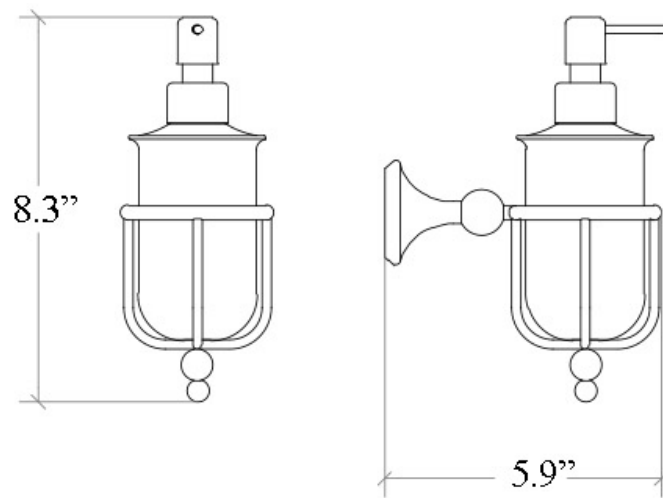

Venessia 52904

Features

- Single Holder with Soap Dispenser
- Available in 3 Finishes: Polished Chrome, Polished Gold, and Polished Bronze
- Solid Brass Base
- Premium Metal Construction for Durability and Reliability
- Installation Hardware Included
- Designer Collection
- Italian Design

SKU# | Option:

- Venessia 52904.29 | Polished Chrome
- Venessia 52904.30 | Polished Gold
- Venessia 52904.35 | Polished Bronze

Finishes:

-  Polished Chrome
-  Polished Gold
-  Polished Bronze

* WS Bath Collections reserves the right to revise dimensions or information on this sheet without notice

Collection Venessia	Model Venessia 52904	Dimensions Metric <i>1 inch = 2.54 cm</i> <i>1 inch = 25.4 mm</i>	 1051 Lea Drive - Collegeville, PA 19426 Tel. 215 513 9400 - Fax 610 831 0215 www.ws bathcollections.com - info@ws bathcollections.com
-------------------------------	----------------------------------	--	---

Product Specs Sheets

Collection
Venessia

Model |
Venessia 52904

Dimensions Metric

1 inch = 2.54 cm
1 inch = 25.4 mm

WS[®]
BATH
COLLECTIONS

1051 Lea Drive - Collegeville, PA 19426
Tel. 215 513 9400 - Fax 610 831 0215