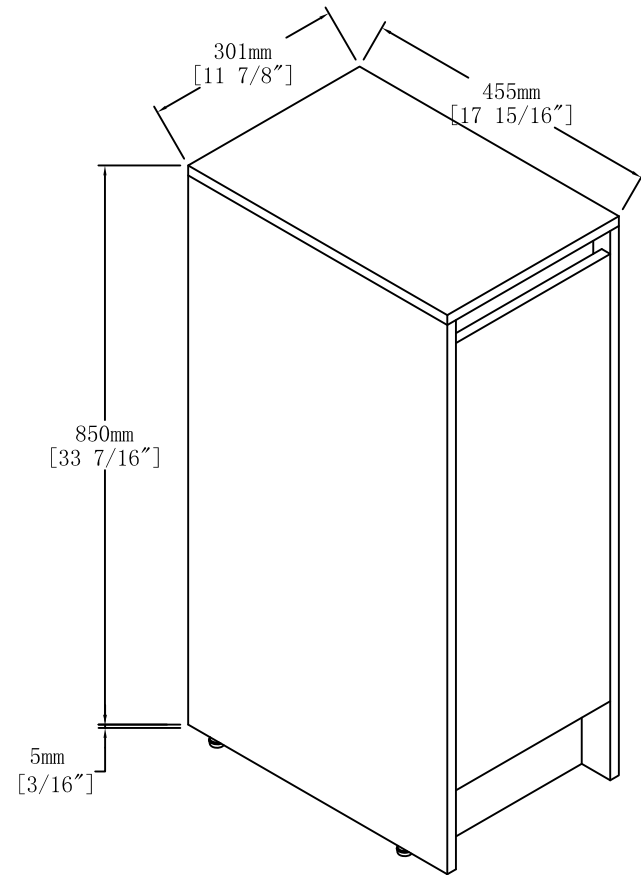

Front View

Side View

Item NO.

BV B120 E12A GWH

Version

V1

Project

Date