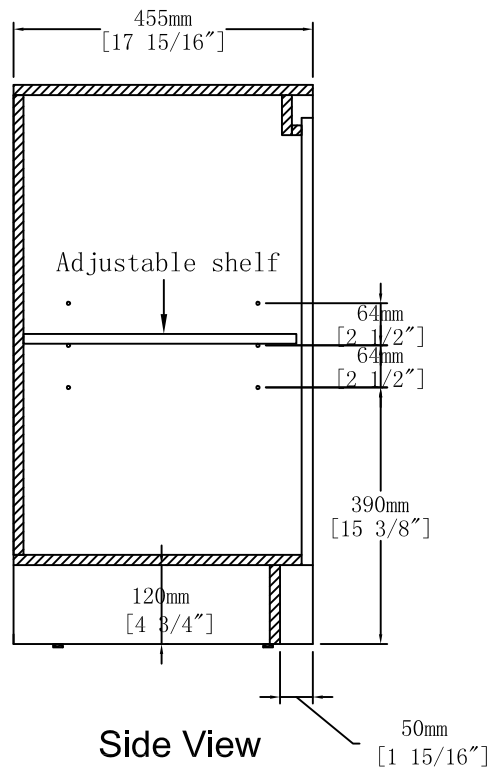

Front View

Side View

Item NO.

BV B120 E12A GWH

Version

V1

Project

Date