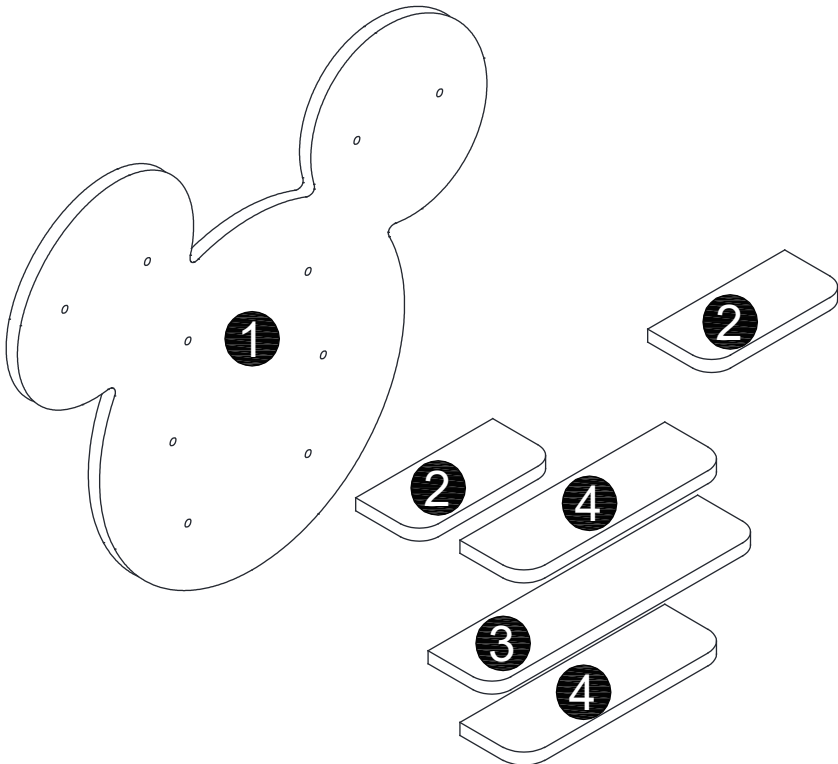

Maximum weight allowed on product: 2 kg per shelf.

Tools Required

Care and Maintenance of your Furniture

THIS SHELF IS FINISHED WITH WATER BASED PAINT.

As wall materials vary, screws for fixing to wall are not included. Please contact your DIY or hardware store for advice on the correct type of screws/wall plugs for your type of wall.

CAUTION: FREQUENT EXPOSURE TO DIRECT SUNLIGHT OR SIMILAR SOURCES MAY CAUSE THE SURFACE TO DISCOLOUR OR FADE.

PARTS LIST

HARDWARE LIST

<p>A x 10</p>  <p>M6 x 40 mm</p>	<p>B x 10</p>  <p>10 x 10 mm</p>	<p>C x 2</p>  <p>φ 25x4 mm</p>	<p>D x 4</p>  <p>M3.5 x 10 mm</p>
---------------------------------------------------------------------------------------------------------------------	---------------------------------------------------------------------------------------------------------------------	--------------------------------------------------------------------------------------------------------------------	------------------------------------------------------------------------------------------------------------------------