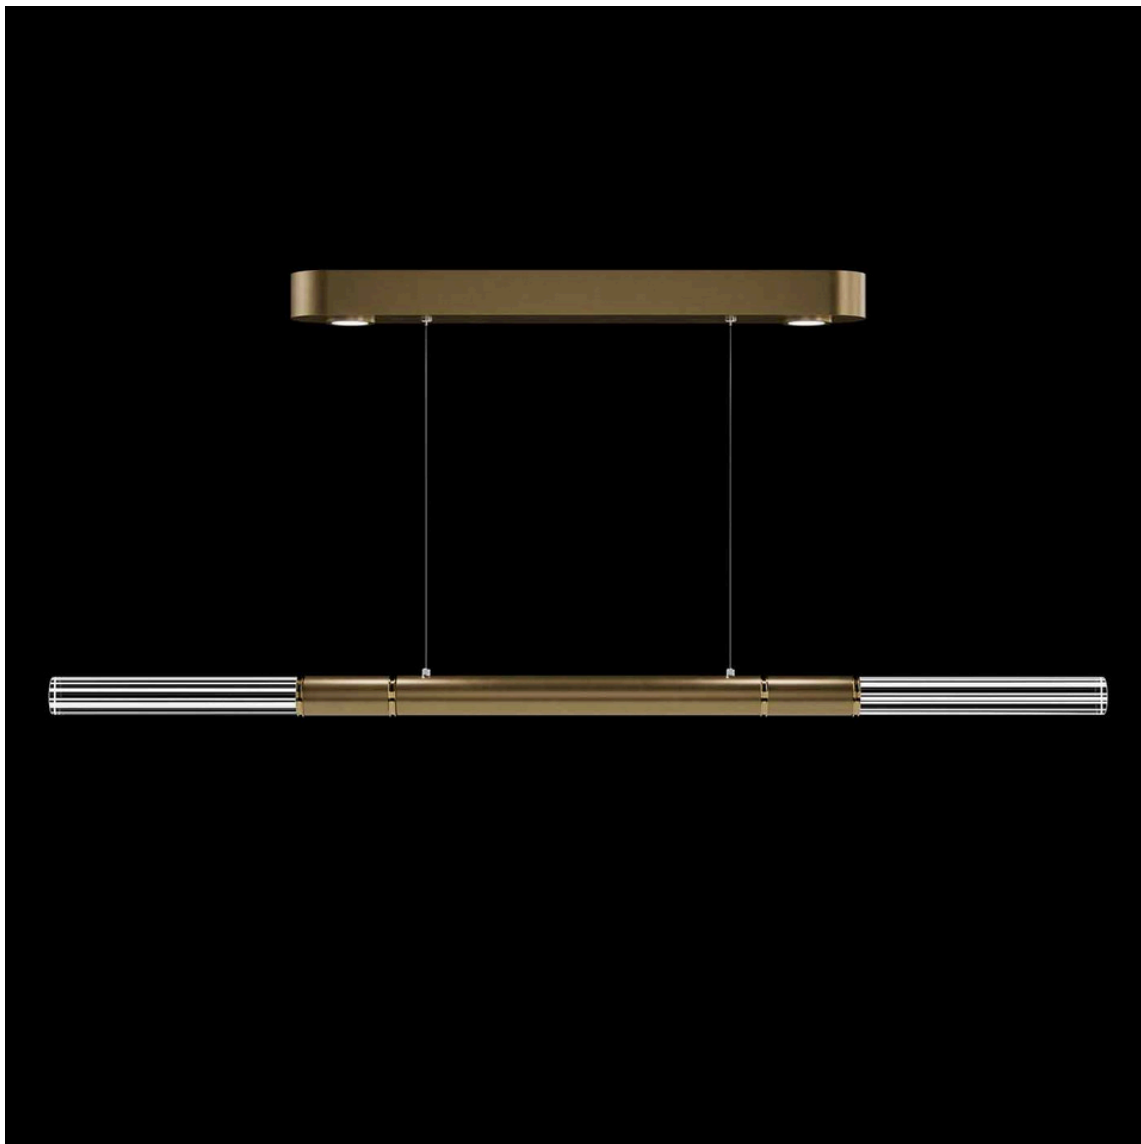

# FINE ART

HANDCRAFTED LIGHTING

100149-310

**100149-310 • ANTONIA 62"W Linear Pendant**

2.5H x 62W x 2.5D

ANTONIA  
COLLECTION