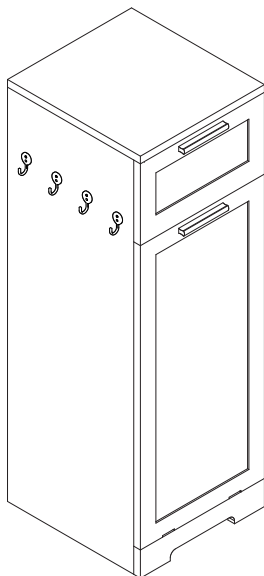

Assembly Guide

Tip!

Do check for all the components and screws listed in this guide before putting things together. If any part is missing, contact us for the missing part.

Return Policy

Your satisfaction is our top priority. If our product fails to satisfy you, please let us know how we can make things right for you. Our trained customer care team can handle most concerns and assist you with any questions you may have. Simply shoot them a message with your order number and question. To be eligible for a full-refund return, the item must be in pristine condition, in the original packaging, with all of the shipped components intact and not yet assembled, and with the item's unique proof of purchase.

Trouble shooting:

We run our own manufacturer, so rest assured about the quality consistency.

Item Description: Bathroom Laundry
Cabinet

Montageanleitung

Tipp!

ÜBERPRÜFEN Sie alle in dieser Anleitung aufgeführten Komponenten und Schrauben, bevor Sie die Bauteile zusammenbauen. Sollte ein Bauteil fehlen, kontaktieren Sie uns unter um Ersatz zu erhalten.