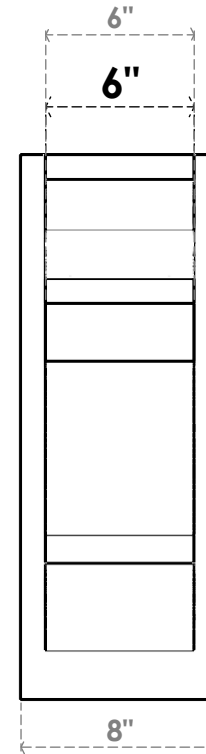

ITEM NUMBER: OUTUROC060X080X14000X22000X060X020X060BOA04RCPR

6"W TOP X 8"W BACK X 14"D X 22"H X 6"T TOP X 2"T BACK TIMBERTHANE ROUGH CEDAR BALBOA FAUX WOOD OPEN OUTLOOKER, TRADITIONAL TOP AND BLOCK BACK, 6"W CLOSED BRACE, PRIMED TAN

SIDE PROFILE

FRONT PROFILE

ISOMETRIC

GENERATED DATE : 07/05/2023

EKENA MILLWORK
2300 WEST MAIN ST.
CLARKSVILLE, TX 75426
TOLL FREE: 866-607-0453
WWW.EKENAMILLWORK.COM

NOTES

1. INSTALLATION TO BE COMPLETED IN ACCORDANCE WITH MANUFACTURER'S SPECIFICATIONS.
2. DRAWING MAY NOT BE TO SCALE
3. THIS DRAWING IS INTENDED FOR DESIGN AND PLANNING PURPOSES ONLY.
4. ALL INFORMATION CONTAINED HEREIN WAS CURRENT AT THE TIME OF DEVELOPMENT BUT MUST BE REVIEWED AND APPROVED BY THE PRODUCT MANUFACTURER TO BE CONSIDERED ACCURATE.
5. TIMBERTHANE ARCHITECTURAL PRODUCTS ARE MADE FROM HIGH DENSITY URETHANE AND COME FACTORY PRIMED