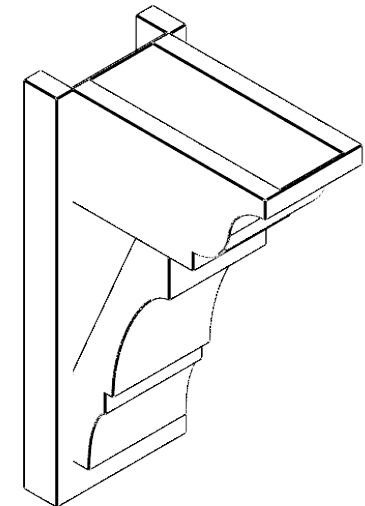

ITEM NUMBER: OUTUROC060X080X14000X22000X060X020X060BOA04RCPR

6"W TOP X 8"W BACK X 14"D X 22"H X 6"T TOP X 2"T BACK TIMBERTHANE ROUGH CEDAR BALBOA FAUX WOOD OPEN OUTLOOKER, TRADITIONAL TOP AND BLOCK BACK, 6"W CLOSED BRACE, PRIMED TAN

SIDE PROFILE

FRONT PROFILE

ISOMETRIC

GENERATED DATE : 07/05/2023

EKENA MILLWORK
2300 WEST MAIN ST.
CLARKSVILLE, TX 75426
TOLL FREE: 866-607-0453
WWW.EKENAMILLWORK.COM

NOTES

1. INSTALLATION TO BE COMPLETED IN ACCORDANCE WITH MANUFACTURER'S SPECIFICATIONS.
2. DRAWING MAY NOT BE TO SCALE
3. THIS DRAWING IS INTENDED FOR DESIGN AND PLANNING PURPOSES ONLY.
4. ALL INFORMATION CONTAINED HEREIN WAS CURRENT AT THE TIME OF DEVELOPMENT BUT MUST BE REVIEWED AND APPROVED BY THE PRODUCT MANUFACTURER TO BE CONSIDERED ACCURATE.
5. TIMBERTHANE ARCHITECTURAL PRODUCTS ARE MADE FROM HIGH DENSITY URETHANE AND COME FACTORY PRIMED