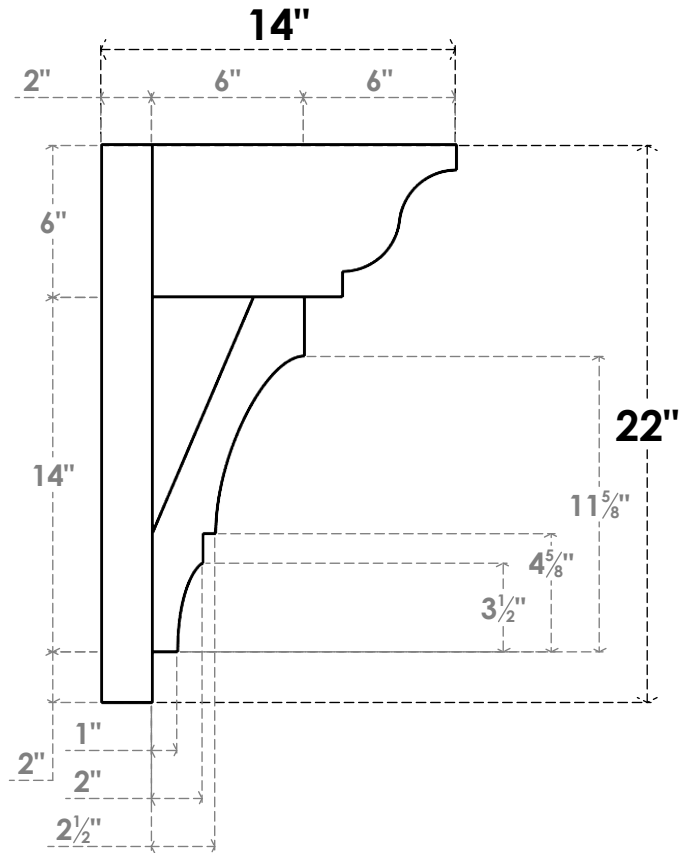

ITEM NUMBER: OUTUROC060X080X14000X22000X060X020X060BOA04RCPR

6"W TOP X 8"W BACK X 14"D X 22"H X 6"T TOP X 2"T BACK TIMBERTHANE ROUGH CEDAR BALBOA FAUX WOOD OPEN OUTLOOKER, TRADITIONAL TOP AND BLOCK BACK, 6"W CLOSED BRACE, PRIMED TAN

SIDE PROFILE

FRONT PROFILE

ISOMETRIC

GENERATED DATE : 07/05/2023

EKENA MILLWORK
2300 WEST MAIN ST.
CLARKSVILLE, TX 75426
TOLL FREE: 866-607-0453
WWW.EKENAMILLWORK.COM

NOTES

1. INSTALLATION TO BE COMPLETED IN ACCORDANCE WITH MANUFACTURER'S SPECIFICATIONS.
2. DRAWING MAY NOT BE TO SCALE
3. THIS DRAWING IS INTENDED FOR DESIGN AND PLANNING PURPOSES ONLY.
4. ALL INFORMATION CONTAINED HEREIN WAS CURRENT AT THE TIME OF DEVELOPMENT BUT MUST BE REVIEWED AND APPROVED BY THE PRODUCT MANUFACTURER TO BE CONSIDERED ACCURATE.
5. TIMBERTHANE ARCHITECTURAL PRODUCTS ARE MADE FROM HIGH DENSITY URETHANE AND COME FACTORY PRIMED