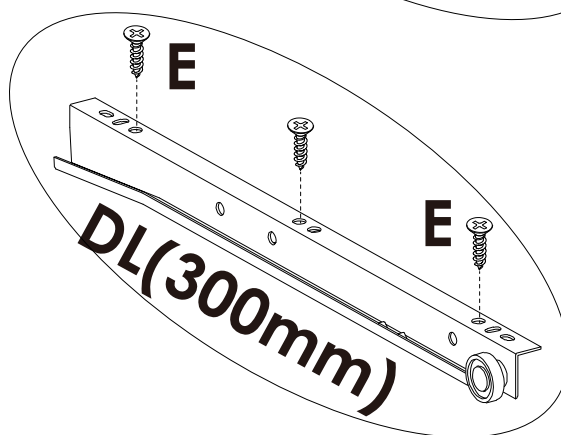

Assembly Steps(EN) / Montageschritte(DE)

STEP 43

	E x 6PCS
	DL x 1PC
	DR x 1PC