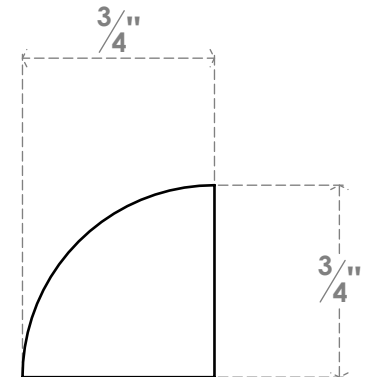

ITEM NUMBER: WM105X96SWPV

WM105 - 3/4"H X 3/4"P X 96"L QUARTER ROUND MOULDING, PVC

FRONT PROFILE

SIDE PROFILE

EKENA MILLWORK
2300 WEST MAIN ST.
CLARKSVILLE, TX 75426
TOLL FREE: 866-607-0453
WWW.EKENAMILLWORK.COM