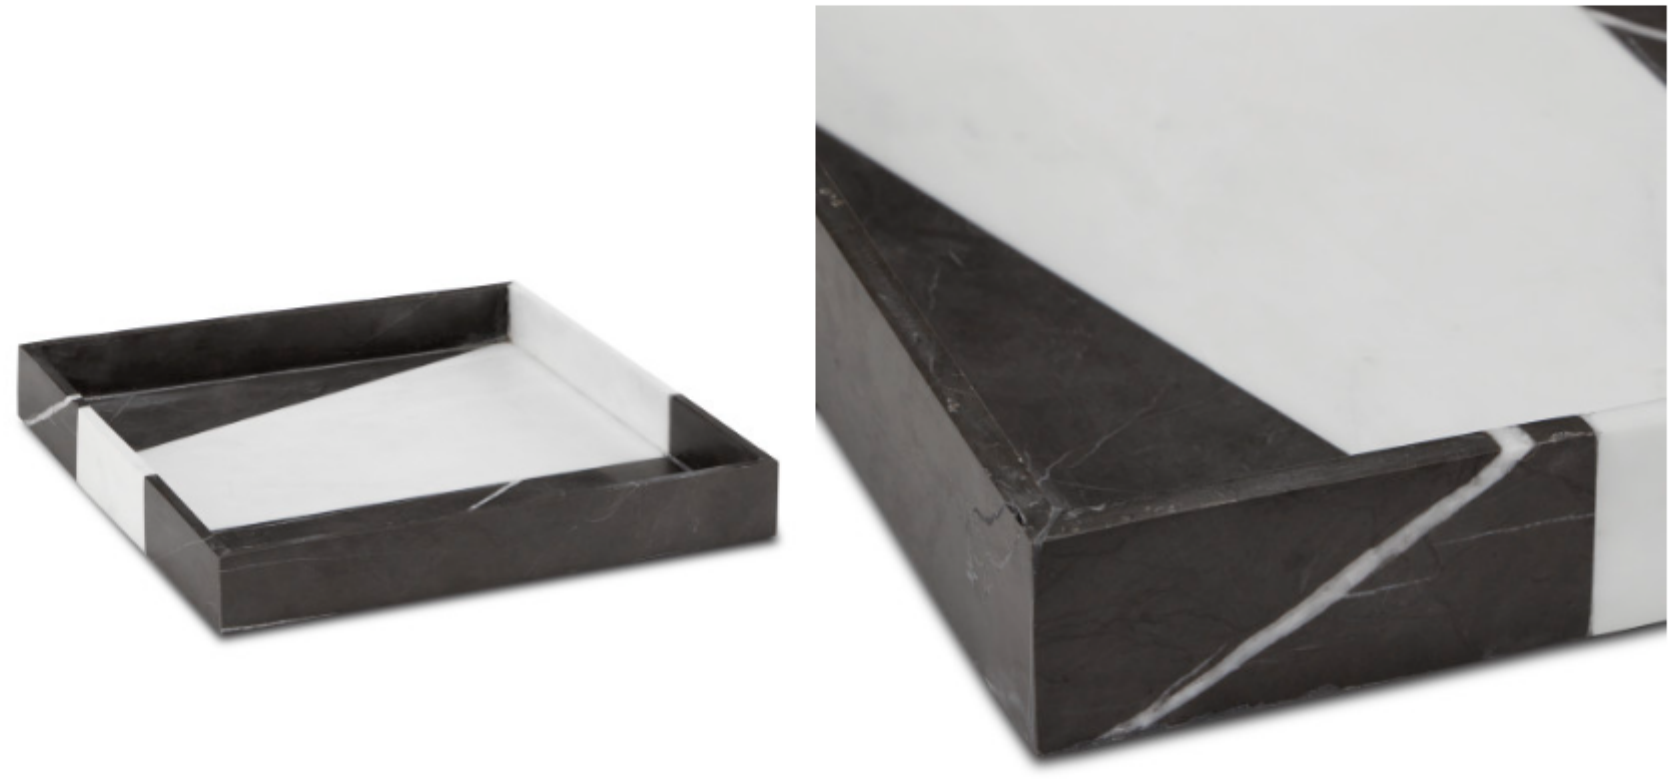

## Sena Marble Tray

1200-0653

Overall: 1.5" h x 10.5" w x 10.5" d

Finish: Black/White  
Materials: Marble/Dolomite

Item Weight: 4 lb

The Sena Marble Tray is geometrically sophisticated. The white and pietra gray marble are juxtaposed against each other in a dynamic way: a white swath of slices through the middle of the entire tray on slant, folding up from the bottom to the sides. The