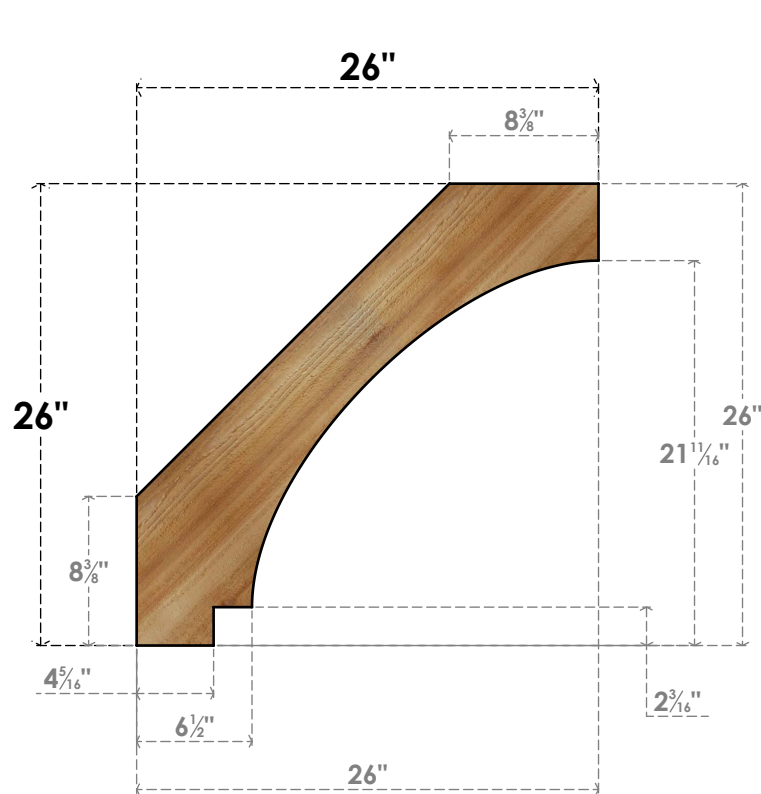

BRC06X26X26IMP00RWR

6"W X 26"D X 26"H IMPERIAL ROUGH SAWN BRACE, WESTERN RED CEDAR

SIDE

FRONT

EKENA MILLWORK
 2300 WEST MAIN ST.
 CLARKSVILLE, TX 75426
 TOLL FREE: 866-607-0453
 WWW.EKENAMILLWORK.COM

NOTES