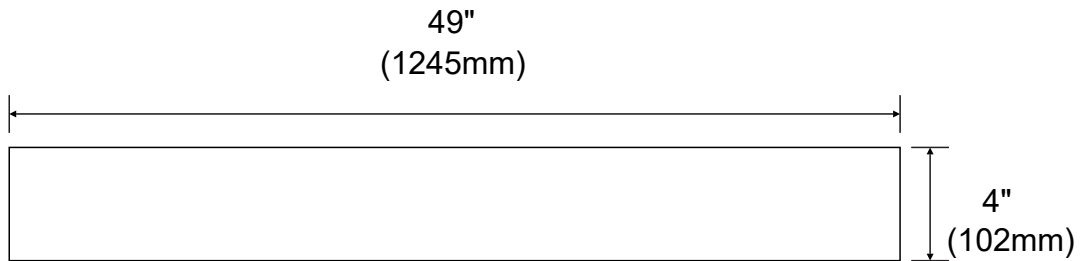

BELLATERRA HOME, LLC

Fine Hand-Crafted Wood Bathroom Vanities

Model: BACKSPLASH-QW-49

Features

1. Genuine Quartz
2. Solid 1" thickness
3. Durable and easy to clean
4. Protect walls from water damage
5. Easy to install with silicone caulking (**sold separately**)

FRONT VIEW

SIDE VIEW

NOTE: SINK STYLE, SHAPE, FAUCET HOLES, CUTOUT ON TOP, VANITY MAY VARY FROM THE PICTURE ABOVE.
INSTRUCTIONAL PURPOSE ONLY.

Professional installation is recommended.
www.bellaterra-home.com