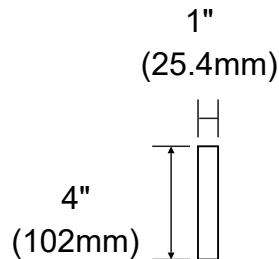

BELLATERRA HOME, LLC

Fine Hand-Crafted Wood Bathroom Vanities

Model: BACKSPLASH-QW-49

Features

1. Genuine Quartz
2. Solid 1" thickness
3. Durable and easy to clean
4. Protect walls from water damage
5. Easy to install with silicone caulking (**sold separately**)

FRONT VIEW

SIDE VIEW

NOTE: SINK STYLE, SHAPE, FAUCET HOLES, CUTOUT ON TOP, VANITY MAY VARY FROM THE PICTURE ABOVE.
INSTRUCTIONAL PURPOSE ONLY.

Professional installation is recommended.
www.bellaterra-home.com