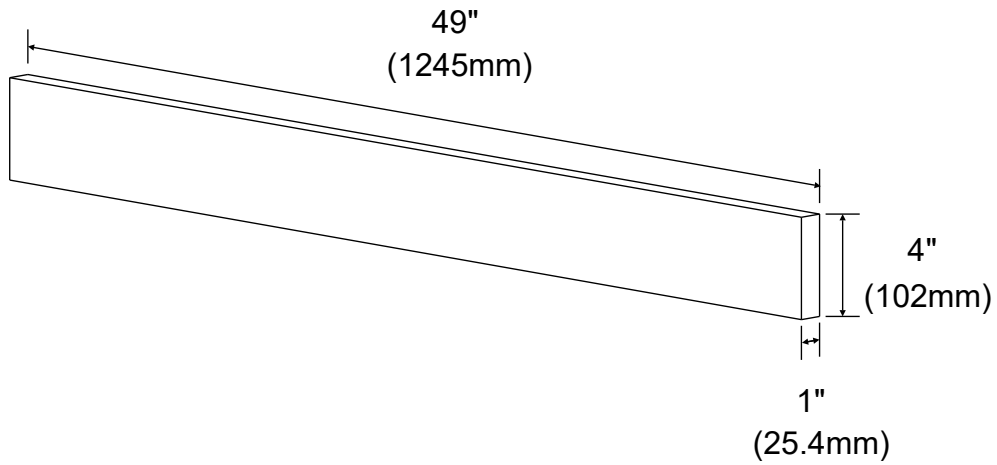

BELLATERRA HOME, LLC

Fine Hand-Crafted Wood Bathroom Vanities

Model: BACKSPLASH-QW-49

Features

1. Genuine Quartz
2. Solid 1" thickness
3. Durable and easy to clean
4. Protect walls from water damage
5. Easy to install with silicone caulking (**sold separately**)

FRONT VIEW

SIDE VIEW

NOTE: SINK STYLE, SHAPE, FAUCET HOLES, CUTOUT ON TOP, VANITY MAY VARY FROM THE PICTURE ABOVE.
INSTRUCTIONAL PURPOSE ONLY.

Professional installation is recommended.
www.bellaterra-home.com