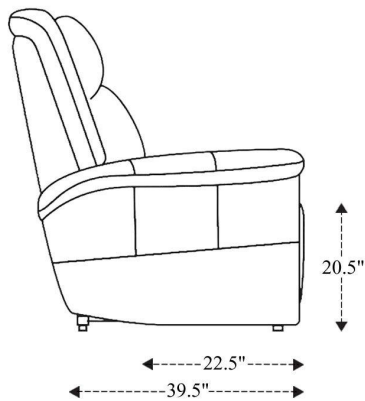

# Power Sofa P2

Overall Dimensions	91.5" x 39.5" x 41"
Overall Width	91.5"
Overall Depth	39.5"
Overall Height	41"
Overall Weight	262.5 lbs.
Fully Reclined	64.5"
Distance from Wall	18.5"
Back of Seat to end of Chaise	41.5"
Leg Height (Distance from Foot Rest to Floor in Full Recline)	22"
Head Height (Distance from Headrest to Floor in Full Recline)	31.5"

Seat Width	24"
Seat Depth	22.5"
Seat Height	20.5"
Arm Width	9.5"
Arm Depth	23"
Arm Height	25"
Back Width	25"
Back Height	24"
Headrest Extended from Back	7"

# Power Console Loveseat P2

Overall Dimensions	80.5" x 39.5" x 41"
Overall Width	80.5"
Overall Depth	39.5"
Overall Height	41"
Overall Weight	247 lbs.
Fully Reclined	64.5"
Distance from Wall	18.5"
Back of Seat to end of Chaise	41.5"
Leg Height (Distance from Foot Rest to Floor in Full Recline)	22"
Head Height (Distance from Headrest to Floor in Full Recline)	31.5"

# Power Recliner P2

Overall Dimensions	44" x 39.5" x 41"
Overall Width	44"
Overall Depth	39.5"
Overall Height	41"
Overall Weight	114.75 lbs.
Fully Reclined	64.5"
Distance from Wall	18.5"
Back of Seat to end of Chaise	41.5"
Leg Height (Distance from Foot Rest to Floor in Full Recline)	22"
Head Height (Distance from Headrest to Floor in Full Recline)	31.5"