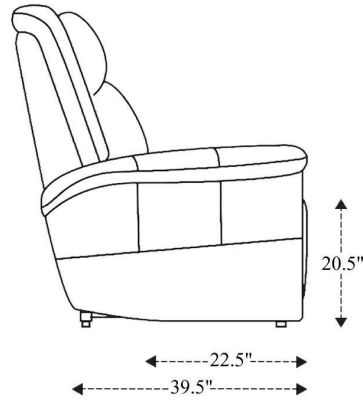

# Power Sofa P2

Overall Dimensions	91.5" x 39.5" x 41"
Overall Width	91.5"
Overall Depth	39.5"
Overall Height	41"
Overall Weight	262.5 lbs.
Fully Reclined	64.5"
Distance from Wall	18.5"
Back of Seat to end of Chaise	41.5"
Leg Height (Distance from Foot Rest to Floor in Full Recline)	22"
Head Height (Distance from Headrest to Floor in Full Recline)	31.5"

Seat Width	24"
Seat Depth	22.5"
Seat Height	20.5"
Arm Width	9.5"
Arm Depth	23"
Arm Height	25"
Back Width	25"
Back Height	24"
Headrest Extended from Back	7"

# Power Console Loveseat P2

Overall Dimensions	80.5" x 39.5" x 41"
Overall Width	80.5"
Overall Depth	39.5"
Overall Height	41"
Overall Weight	247 lbs.
Fully Reclined	64.5"
Distance from Wall	18.5"
Back of Seat to end of Chaise	41.5"
Leg Height (Distance from Foot Rest to Floor in Full Recline)	22"
Head Height (Distance from Headrest to Floor in Full Recline)	31.5"

# Power Recliner P2

Overall Dimensions	44" x 39.5" x 41"
Overall Width	44"
Overall Depth	39.5"
Overall Height	41"
Overall Weight	114.75 lbs.
Fully Reclined	64.5"
Distance from Wall	18.5"
Back of Seat to end of Chaise	41.5"
Leg Height (Distance from Foot Rest to Floor in Full Recline)	22"
Head Height (Distance from Headrest to Floor in Full Recline)	31.5"