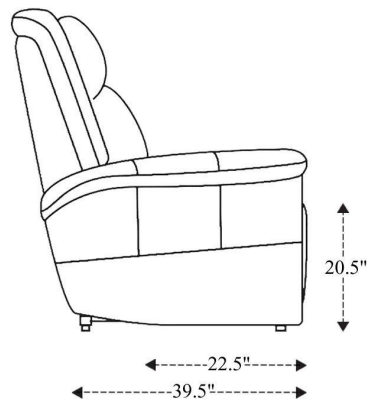

# Power Sofa P2

Overall Dimensions	91.5" x 39.5" x 41"
Overall Width	91.5"
Overall Depth	39.5"
Overall Height	41"
Overall Weight	262.5 lbs.
Fully Reclined	64.5"
Distance from Wall	18.5"
Back of Seat to end of Chaise	41.5"
Leg Height (Distance from Foot Rest to Floor in Full Recline)	22"
Head Height (Distance from Headrest to Floor in Full Recline)	31.5"

Seat Width	24"
Seat Depth	22.5"
Seat Height	20.5"
Arm Width	9.5"
Arm Depth	23"
Arm Height	25"
Back Width	25"
Back Height	24"
Headrest Extended from Back	7"

# Power Console Loveseat P2

Overall Dimensions	80.5" x 39.5" x 41"
Overall Width	80.5"
Overall Depth	39.5"
Overall Height	41"
Overall Weight	247 lbs.
Fully Reclined	64.5"
Distance from Wall	18.5"
Back of Seat to end of Chaise	41.5"
Leg Height (Distance from Foot Rest to Floor in Full Recline)	22"
Head Height (Distance from Headrest to Floor in Full Recline)	31.5"

# Power Recliner P2

Overall Dimensions	44" x 39.5" x 41"
Overall Width	44"
Overall Depth	39.5"
Overall Height	41"
Overall Weight	114.75 lbs.
Fully Reclined	64.5"
Distance from Wall	18.5"
Back of Seat to end of Chaise	41.5"
Leg Height (Distance from Foot Rest to Floor in Full Recline)	22"
Head Height (Distance from Headrest to Floor in Full Recline)	31.5"