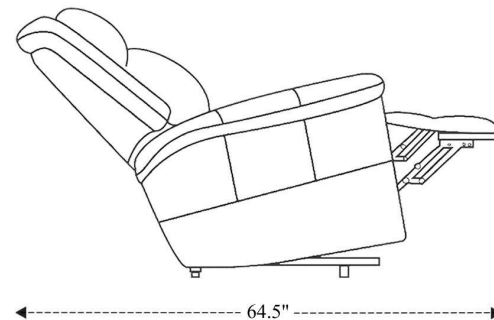

# Power Sofa P2

Overall Dimensions	91.5" x 39.5" x 41"
Overall Width	91.5"
Overall Depth	39.5"
Overall Height	41"
Overall Weight	262.5 lbs.
Fully Reclined	64.5"
Distance from Wall	18.5"
Back of Seat to end of Chaise	41.5"
Leg Height (Distance from Foot Rest to Floor in Full Recline)	22"
Head Height (Distance from Headrest to Floor in Full Recline)	31.5"

Seat Width	24"
Seat Depth	22.5"
Seat Height	20.5"
Arm Width	9.5"
Arm Depth	23"
Arm Height	25"
Back Width	25"
Back Height	24"
Headrest Extended from Back	7"

# Power Console Loveseat P2

Overall Dimensions	80.5" x 39.5" x 41"
Overall Width	80.5"
Overall Depth	39.5"
Overall Height	41"
Overall Weight	247 lbs.
Fully Reclined	64.5"
Distance from Wall	18.5"
Back of Seat to end of Chaise	41.5"
Leg Height (Distance from Foot Rest to Floor in Full Recline)	22"
Head Height (Distance from Headrest to Floor in Full Recline)	31.5"

# Power Recliner P2

Overall Dimensions	44" x 39.5" x 41"
Overall Width	44"
Overall Depth	39.5"
Overall Height	41"
Overall Weight	114.75 lbs.
Fully Reclined	64.5"
Distance from Wall	18.5"
Back of Seat to end of Chaise	41.5"
Leg Height (Distance from Foot Rest to Floor in Full Recline)	22"
Head Height (Distance from Headrest to Floor in Full Recline)	31.5"