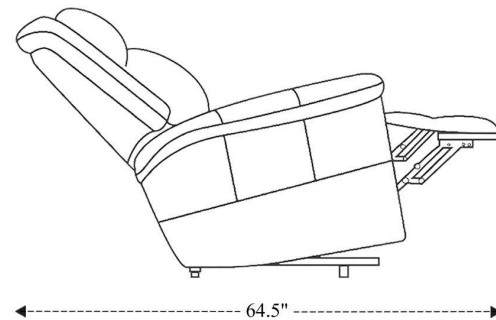

# Power Sofa P2

Overall Dimensions	91.5" x 39.5" x 41"
Overall Width	91.5"
Overall Depth	39.5"
Overall Height	41"
Overall Weight	262.5 lbs.
Fully Reclined	64.5"
Distance from Wall	18.5"
Back of Seat to end of Chaise	41.5"
Leg Height (Distance from Foot Rest to Floor in Full Recline)	22"
Head Height (Distance from Headrest to Floor in Full Recline)	31.5"

Seat Width	24"
Seat Depth	22.5"
Seat Height	20.5"
Arm Width	9.5"
Arm Depth	23"
Arm Height	25"
Back Width	25"
Back Height	24"
Headrest Extended from Back	7"

# Power Console Loveseat P2

Overall Dimensions	80.5" x 39.5" x 41"
Overall Width	80.5"
Overall Depth	39.5"
Overall Height	41"
Overall Weight	247 lbs.
Fully Reclined	64.5"
Distance from Wall	18.5"
Back of Seat to end of Chaise	41.5"
Leg Height (Distance from Foot Rest to Floor in Full Recline)	22"
Head Height (Distance from Headrest to Floor in Full Recline)	31.5"

# Power Recliner P2

Overall Dimensions	44" x 39.5" x 41"
Overall Width	44"
Overall Depth	39.5"
Overall Height	41"
Overall Weight	114.75 lbs.
Fully Reclined	64.5"
Distance from Wall	18.5"
Back of Seat to end of Chaise	41.5"
Leg Height (Distance from Foot Rest to Floor in Full Recline)	22"
Head Height (Distance from Headrest to Floor in Full Recline)	31.5"