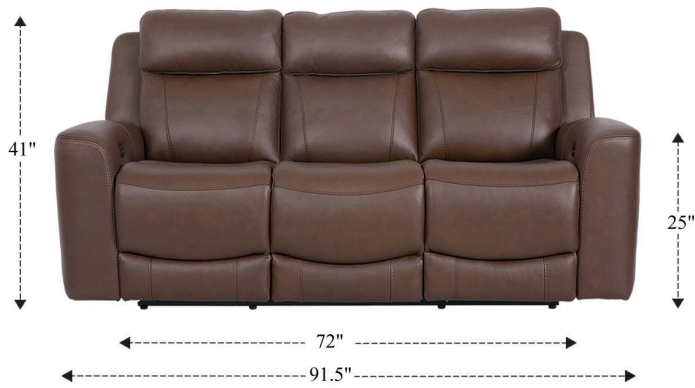

# Power Sofa P2

Overall Dimensions	91.5" x 39.5" x 41"
Overall Width	91.5"
Overall Depth	39.5"
Overall Height	41"
Overall Weight	262.5 lbs.
Fully Reclined	64.5"
Distance from Wall	18.5"
Back of Seat to end of Chaise	41.5"
Leg Height (Distance from Foot Rest to Floor in Full Recline)	22"
Head Height (Distance from Headrest to Floor in Full Recline)	31.5"

Seat Width	24"
Seat Depth	22.5"
Seat Height	20.5"
Arm Width	9.5"
Arm Depth	23"
Arm Height	25"
Back Width	25"
Back Height	24"
Headrest Extended from Back	7"

# Power Console Loveseat P2

Overall Dimensions	80.5" x 39.5" x 41"
Overall Width	80.5"
Overall Depth	39.5"
Overall Height	41"
Overall Weight	247 lbs.
Fully Reclined	64.5"
Distance from Wall	18.5"
Back of Seat to end of Chaise	41.5"
Leg Height (Distance from Foot Rest to Floor in Full Recline)	22"
Head Height (Distance from Headrest to Floor in Full Recline)	31.5"

# Power Recliner P2

Overall Dimensions	44" x 39.5" x 41"
Overall Width	44"
Overall Depth	39.5"
Overall Height	41"
Overall Weight	114.75 lbs.
Fully Reclined	64.5"
Distance from Wall	18.5"
Back of Seat to end of Chaise	41.5"
Leg Height (Distance from Foot Rest to Floor in Full Recline)	22"
Head Height (Distance from Headrest to Floor in Full Recline)	31.5"