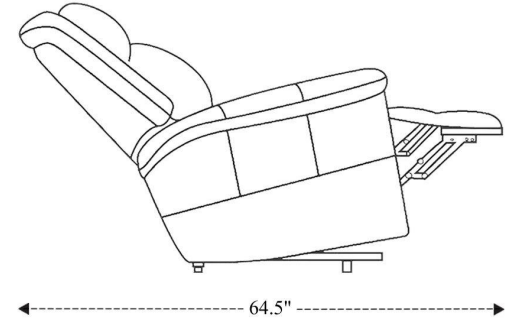

# Power Sofa P2

Overall Dimensions	91.5" x 39.5" x 41"
Overall Width	91.5"
Overall Depth	39.5"
Overall Height	41"
Overall Weight	262.5 lbs.
Fully Reclined	64.5"
Distance from Wall	18.5"
Back of Seat to end of Chaise	41.5"
Leg Height (Distance from Foot Rest to Floor in Full Recline)	22"
Head Height (Distance from Headrest to Floor in Full Recline)	31.5"

Seat Width	24"
Seat Depth	22.5"
Seat Height	20.5"
Arm Width	9.5"
Arm Depth	23"
Arm Height	25"
Back Width	25"
Back Height	24"
Headrest Extended from Back	7"

# Power Console Loveseat P2

Overall Dimensions	80.5" x 39.5" x 41"
Overall Width	80.5"
Overall Depth	39.5"
Overall Height	41"
Overall Weight	247 lbs.
Fully Reclined	64.5"
Distance from Wall	18.5"
Back of Seat to end of Chaise	41.5"
Leg Height (Distance from Foot Rest to Floor in Full Recline)	22"
Head Height (Distance from Headrest to Floor in Full Recline)	31.5"

# Power Recliner P2

Overall Dimensions	44" x 39.5" x 41"
Overall Width	44"
Overall Depth	39.5"
Overall Height	41"
Overall Weight	114.75 lbs.
Fully Reclined	64.5"
Distance from Wall	18.5"
Back of Seat to end of Chaise	41.5"
Leg Height (Distance from Foot Rest to Floor in Full Recline)	22"
Head Height (Distance from Headrest to Floor in Full Recline)	31.5"