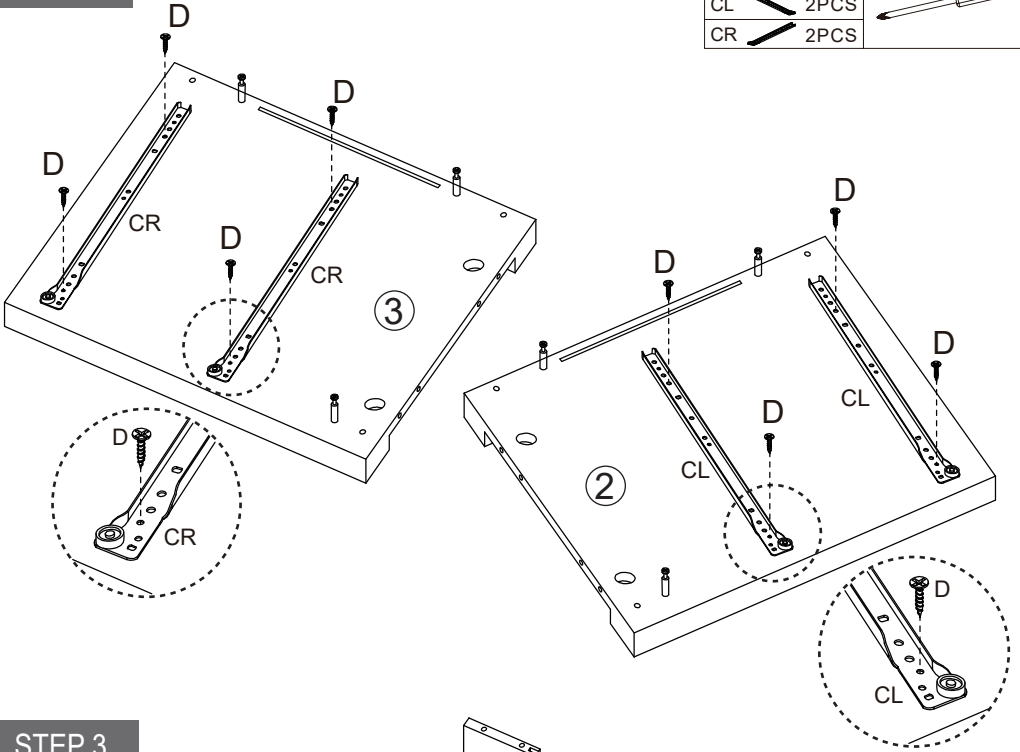

INSTALLATION INSTRUCTIONS

NO.HKBFNS025

ASSEMBLY DIAGRAM

PARTS LIST

No.	Description	QTY	No.	Description	QTY	No.	Description	QTY
1		1	8		4	A	 +1(spare)	14
						B	 +1(spare)	18
2		1	9		2	C	 +1(spare)	18
						D	 3x12mm +1(spare)	16
3		1	10		2	E	 4x30mm +1(spare)	12
						F		2
4		1	11		2	G	 4x16mm	2
						CL		2
5		2	12		2	CR		2
						DL		2
6		1	13		2	DR		2
						H	 5x50mm	4
7		1						

CAUTION: Please confirm the parts list before installation

YOU MAY NEED (NOT SUPPLIED)

INSTALLATIONS

STEP 1

B  6 PCS

STEP 2

D		8PCS	
CL		2PCS	
CR		2PCS	

STEP 3

A		3PCS	
C		3PCS	

STEP 4

STEP 5

- | | | |
|---|--|------|
| A |  | 3PCS |
| C |  | 3PCS |

STEP 6

H 4PCS

STEP 7

A 4PCS
E 4PCS

STEP 8

B 4PCS

STEP 9

A 4PCS

C 4PCS

STEP 10

x2

B		8 PCS
F		2 PCS
G		2 PCS