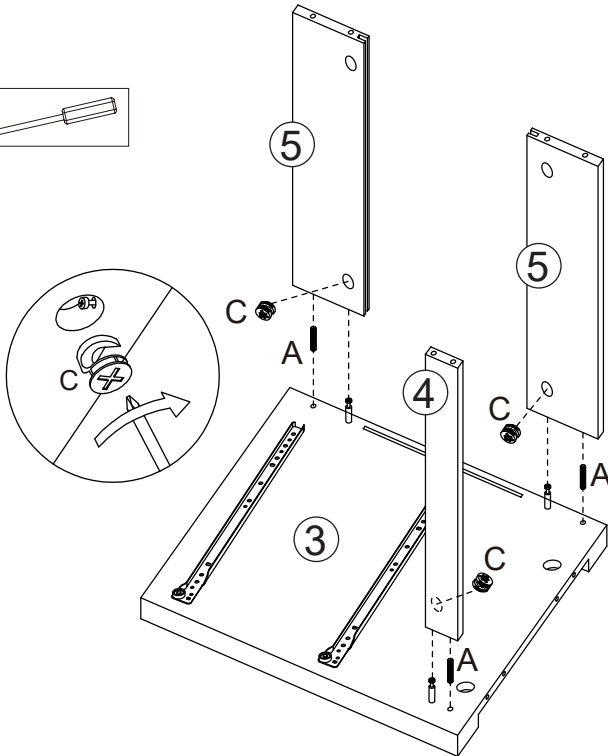

INSTALLATION INSTRUCTIONS

NO.HKBFNS025

ASSEMBLY DIAGRAM

PARTS LIST

No.	Description	QTY	No.	Description	QTY	No.	Description	QTY
1		1	8		4	A	 +1(spare)	14
						B	 +1(spare)	18
2		1	9		2	C	 +1(spare)	18
						D	 3x12mm +1(spare)	16
3		1	10		2	E	 4x30mm +1(spare)	12
						F		2
4		1	11		2	G	 4x16mm	2
						CL		2
5		2	12		2	CR		2
						DL		2
6		1	13		2	DR		2
						H	 5x50mm	4
7		1						

CAUTION: Please confirm the parts list before installation

YOU MAY NEED (NOT SUPPLIED)

INSTALLATIONS

STEP 1

B  6 PCS

STEP 2

D		8PCS	
CL		2PCS	
CR		2PCS	

STEP 3

A		3PCS	
C		3PCS	

STEP 4

STEP 5

- | | | |
|---|--|------|
| A |  | 3PCS |
| C |  | 3PCS |

STEP 6

H 4PCS

STEP 7

A 4PCS
E 4PCS