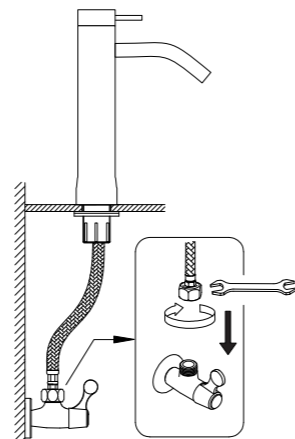

INSTALLATION STEPS

BEFORE YOU BEGIN

2

4

1

3

5

RECOMMENDED TOOLS

Plumber's putty

Thread seal tape

Included

BATHROOM FAUCET

Installation instruction

MB/BN/BG/CH/ORB

CARE INSTRUCTIONS

Rinse the product with clear water. Dry the product with a soft cloth.