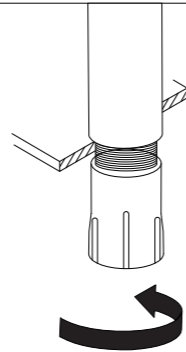

INSTALLATION STEPS

BEFORE YOU BEGIN

2

4

1

3

5

RECOMMENDED TOOLS

Plumber's putty

Thread seal tape

Included

BATHROOM FAUCET

Installation instruction

MB/BN/BG/CH/ORB

CARE INSTRUCTIONS

Rinse the product with clear water. Dry the product with a soft cloth.

DO NOT:

Use abrasive cleansers, cloths, or paper towels. Use any cleaning agents containing acid, polish, wax, alcohol, ammonia, bleach, solvent or any other corrosive or harsh chemical cleansers.