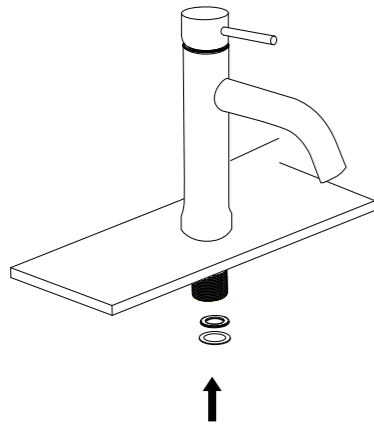

INSTALLATION STEPS

BEFORE YOU BEGIN

2

4

1

3

5

RECOMMENDED TOOLS

Plumber's putty

Thread seal tape

Included

BATHROOM FAUCET

Installation instruction

MB/BN/BG/CH/ORB

CARE INSTRUCTIONS

Rinse the product with clear water. Dry the product with a soft cloth.