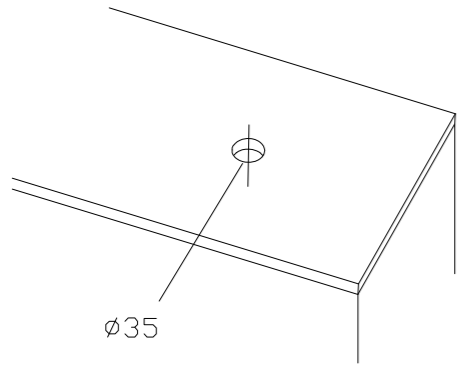

INSTALLATION STEPS

BEFORE YOU BEGIN

2