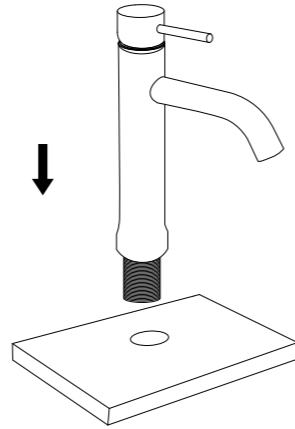

INSTALLATION STEPS

BEFORE YOU BEGIN

2

4

1

3

5

RECOMMENDED TOOLS

Plumber's putty

Thread seal tape

Included

BATHROOM FAUCET

Installation instruction

MB/BN/BG/CH/ORB

CARE INSTRUCTIONS

Rinse the product with clear water. Dry the product with a soft cloth.