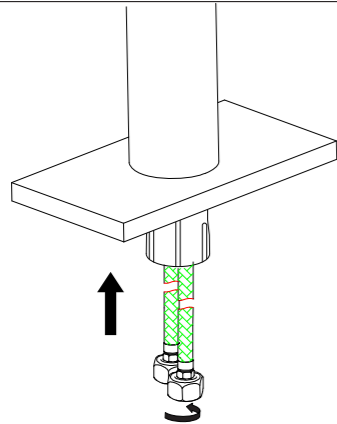

INSTALLATION STEPS

BEFORE YOU BEGIN

2

4

1

3

5

RECOMMENDED TOOLS

Plumber's putty

Thread seal tape

Included

BATHROOM FAUCET

Installation instruction

MB/BN/BG/CH/ORB

CARE INSTRUCTIONS

Rinse the product with clear water. Dry the product with a soft cloth.