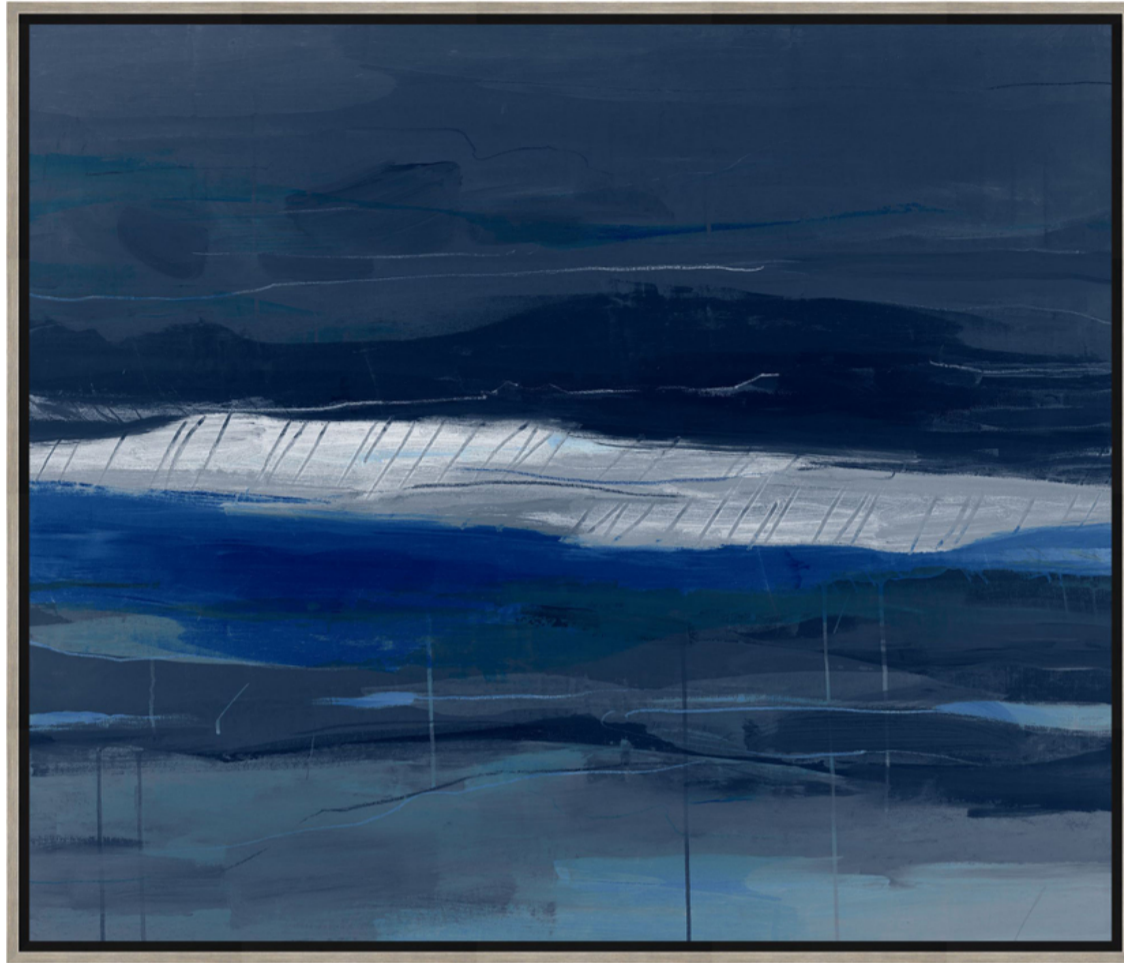

# THEODORE ALEXANDER

## Entangled Romance 1

D1591S31816-2720

Entangled Romance proposes an abstract landscape at nightfall. The large work on canvas features horizontal swaths of color that create a view of land, water, and sky in hues of blue. The blue color scheme is rendered in slate, cobalt, indigo, and midnight. A narrow band of alabaster and dove grey provides a bright emphasis.

A glimpse of the sun through the clouds, Entangled Romance beautifully intertwines light and dark in this stormy abstract. An original work of art on canvas.

► Frame Width: 0.6 in

W 50 x D 2¼ x H 42 inches

**Material(s):** Canvas

**Collection:** Art by TA

**Style:** Modern / Formal Modern

**Type:** Décor / Wall Art