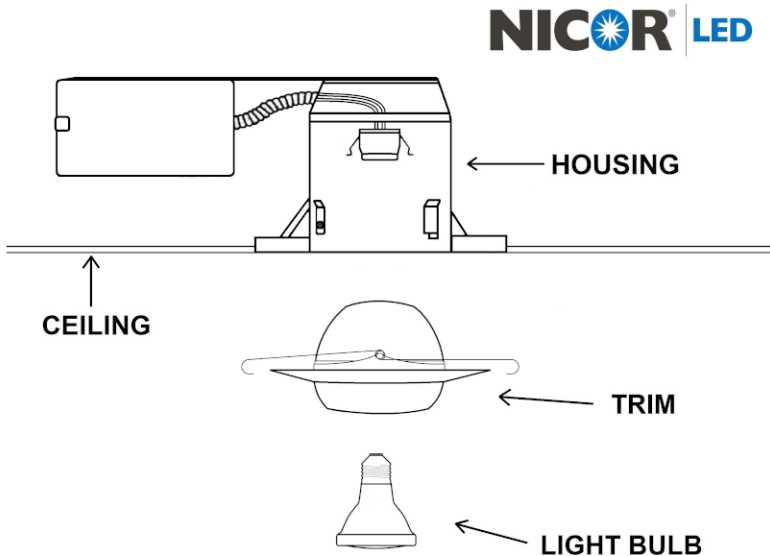

17506

6" Eyeball Trim

Product Description

This adjustable eyeball trim is quite versatile as it can be used for general, task and accent lighting or for wall washing applications. These trims allow a lamp to float in the housing so the lamp can be directed to a specific place in the room. One benefit to using adjustable trims is that the housing can be installed off center letting the trim compensate for the housing's position while still accomplishing the desired lighting effect. Use with NICOR's 17002A, 17010AEBM2642, 17017AEB26 or 17024A27 housings.

Maximum Lamp Rating

75W | BR30/PAR30

Dimensions

Trim width: 8in

Lamp opening: 4in

Height: 4in

Ordering Information

Catalog Number	Trim Color
<input type="checkbox"/> 17506BZ	Bronze
<input type="checkbox"/> 17506NK	Nickel (Shown)
<input type="checkbox"/> 17506OB	Oil-Rubber Bronze
<input type="checkbox"/> 17506PB	Polished Brass
<input type="checkbox"/> 17506WH	White