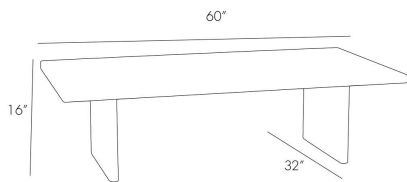

ARTERIOS

LAWSON COFFEE TABLE

5514
Ebony

A contemporary style with classic proportion and scale, the Lawson cocktail table is a perennial favorite with universal appeal. Bullnose edges and a burnished gold leaf sabots highlight the soft ebony stained oak grain. Nylon nail-in glides will protect exposed floors.

APPEARANCE

Materials	Oak Wood, Brass
Finishes	Ebony, Burnished Gold Leaf
Finish Will Vary	No
Top Coat/Sealant	Yes

DIMENSIONS

Overall	W: 60 in x D: 32 in x H: 16 in
Foot Print	W: 43.5 in x D: 19.5 in
Table Top	W: 60 in x D: 32 in x H: 1.5 in

SHIPPING

Shipping Requirements	Truck Ship
Product Weight	89.5 lbs
Gross Weight 1	108.5 lbs
Shipping Box 1	W: 36.0 in x D: 64.0 in x H: 21.0 in

ADDITIONAL INFO

Base/Foot Type	Adjustable Levelers
----------------	---------------------