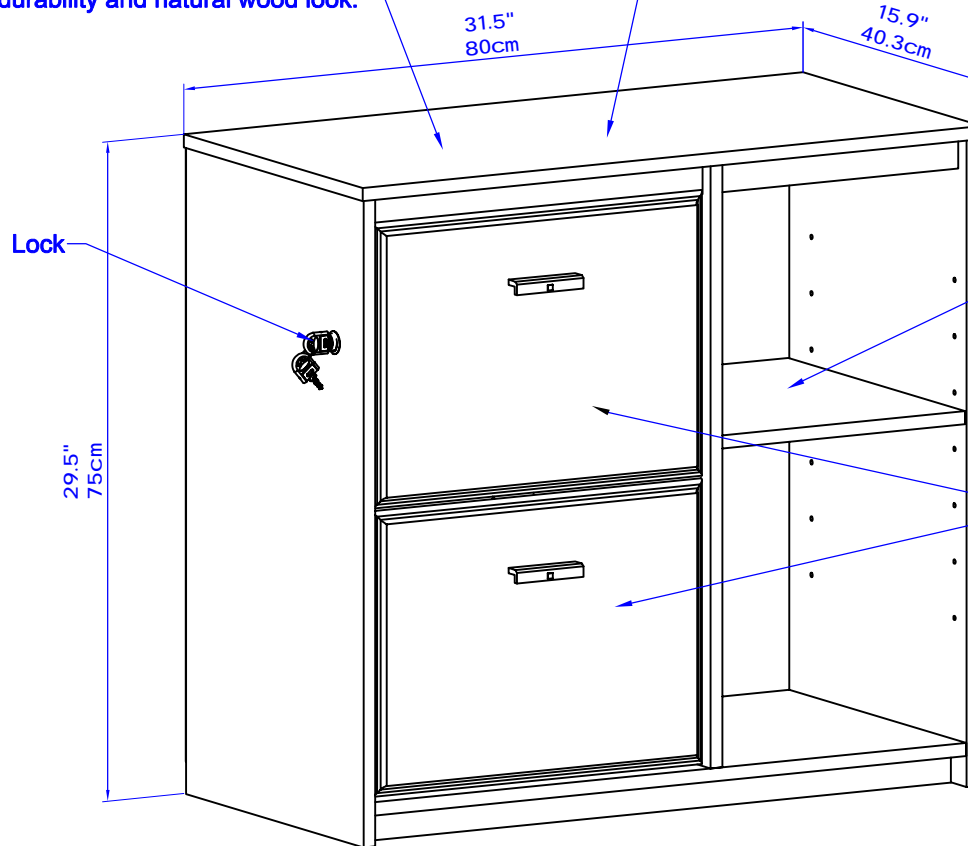

scratch - dent -resistant stand up for heavy use,
fire retardant , durability and natural wood look.

Maximum weight capacities: 99 LBS (45 KG)

STORAGE

12.4"(31.5 cm) WIDTH
15.6"(39.7 cm) DEPTH
27"(68.5 cm) HEIGHT
1 ADJUSTABLE SHELF
MAXIMUM WEIGHT CAPACITIES:
22 LBS (10 KG)

FILE DRAWERS

15.1"(38.4 cm) WIDTH
13.7"(34.7 cm) DEPTH
8.8"(22.3 cm) HEIGHT

38.4cm (15 ") FOR FILE WIDTH
AND
31cm (12 ") OR 33cm (13") ROR FILE DEPTH
MAXIMUM WEIGHT:
28 LBS (13 KG)

31.5" × 15.9" × 29.5"
80cm × 40.3cm × 75cm