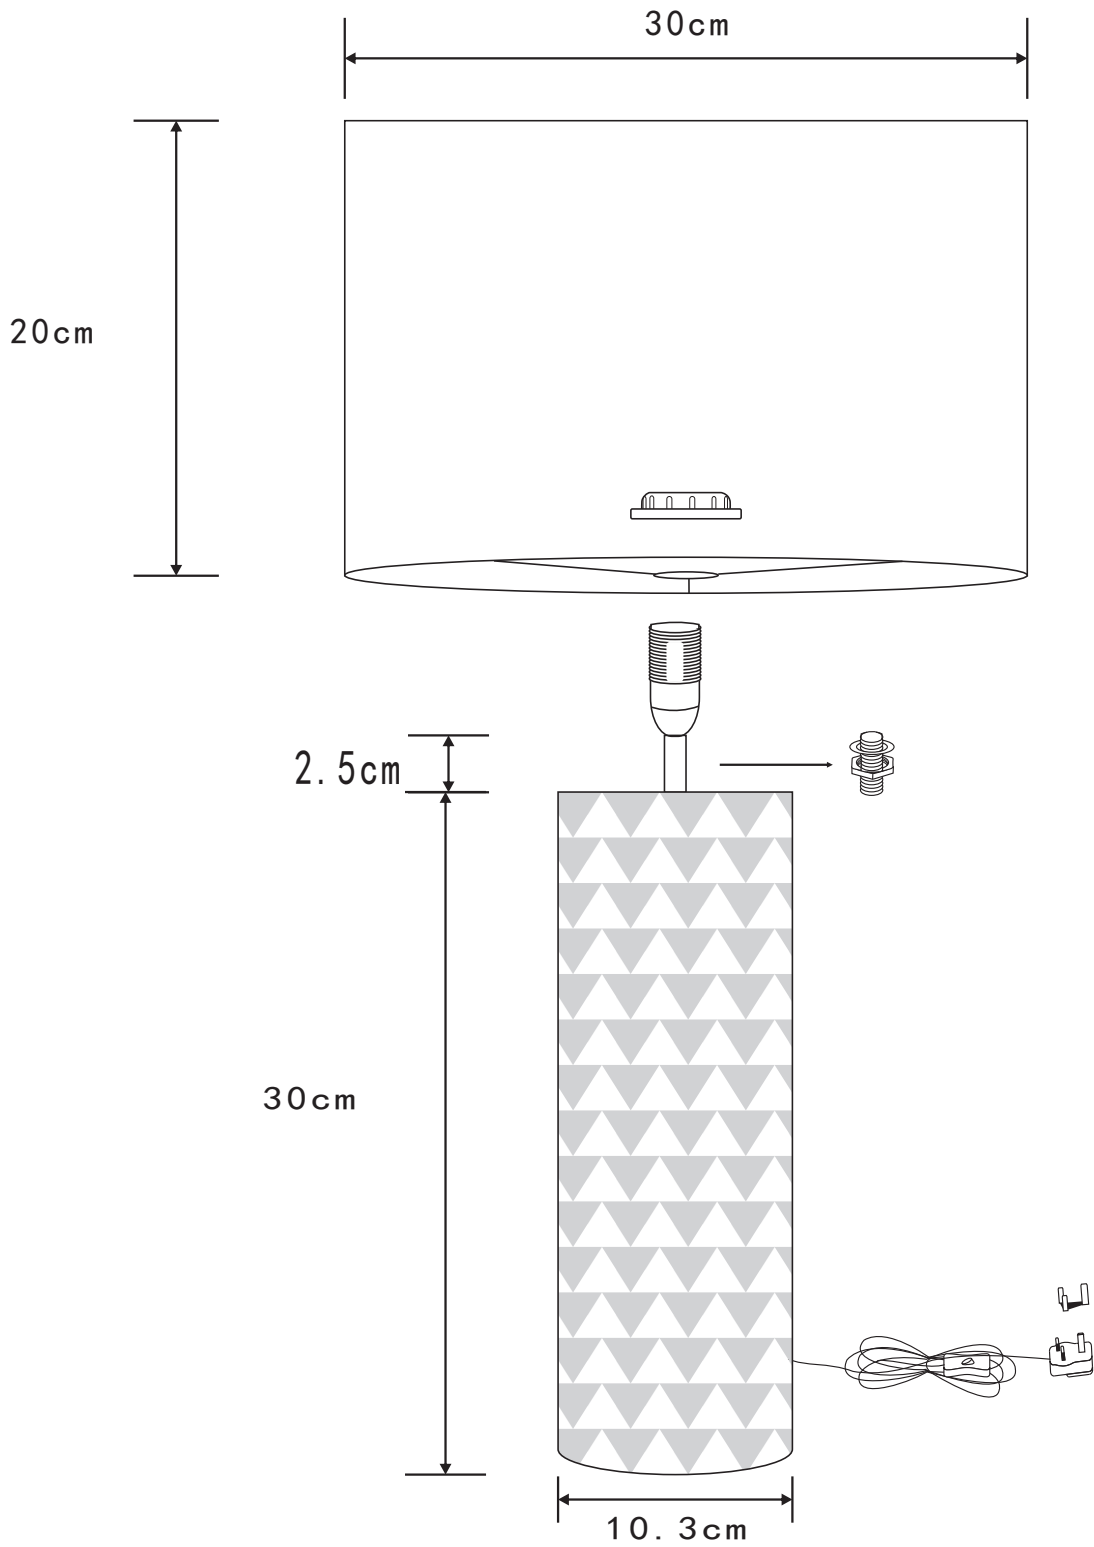

### LIGHT SOURCE DATA

- 60W Max E14 SES (required)
- Lamp direction - Indirect
- Lamp shape - Standard
- Non-dimmable
- Energy range: A++, A+, A, B, C, D, E

### DIMENSION DATA

- Height 525mm
- Diameter 300mm
  
- Weight 1.86kg

### CERTIFICATION

Navy Blue and White Ceramic 52cm Table Lamp

CERTIFICATION