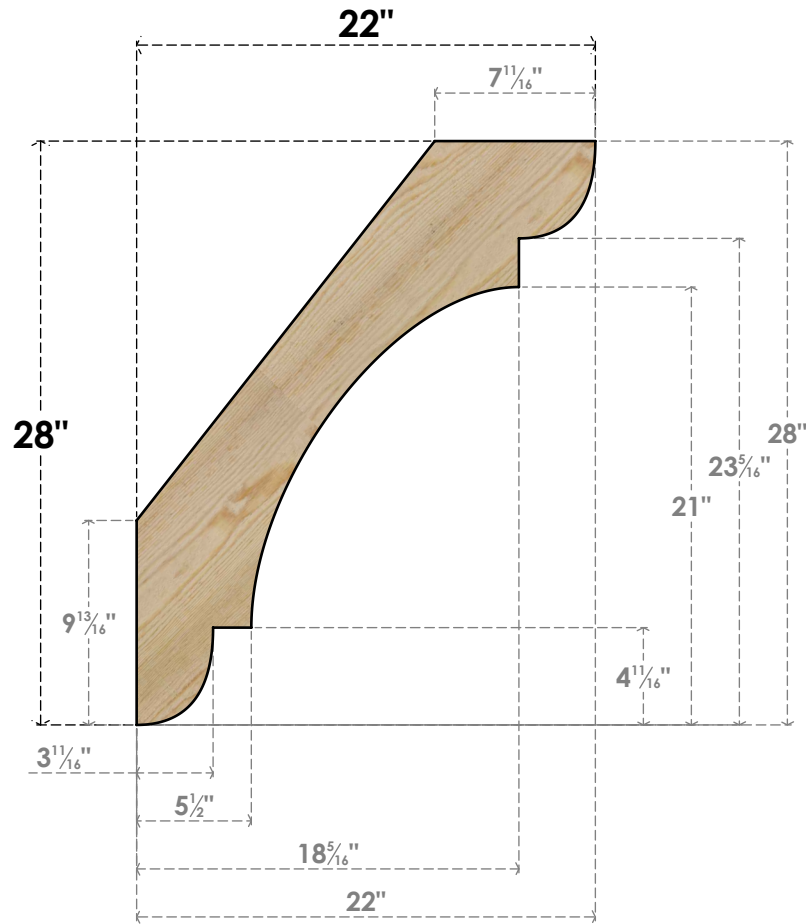

BRC06X22X28OLY00RDF

6"W X 22"D X 28"H OLYMPIC ROUGH SAWN BRACE, DOUGLAS FIR

SIDE

FRONT

EKENA MILLWORK
 2300 WEST MAIN ST.
 CLARKSVILLE, TX 75426
 TOLL FREE: 866-607-0453
 WWW.EKENAMILLWORK.COM

NOTES

1. INSTALLATION TO BE COMPLETED IN ACCORDANCE WITH MANUFACTURER'S SPECIFICATIONS.
2. DRAWING MAY NOT BE TO SCALE
3. THIS DRAWING IS INTENDED FOR DESIGN AND PLANNING PURPOSES ONLY.
4. ALL INFORMATION CONTAINED HEREIN WAS CURRENT AT THE TIME OF DEVELOPMENT BUT MUST BE REVIEWED AND APPROVED BY THE PRODUCT MANUFACTURER TO BE CONSIDERED ACCURATE.
5. PRODUCTS ARE NOT KILN DRIED. THIS ITEM IS UNIQUE AND WILL CONTAIN THE NATURAL VARIATIONS THAT THE WOOD SPECIES OFFERS. THIS MAY RESULT IN VARIATIONS UP TO 1/4"