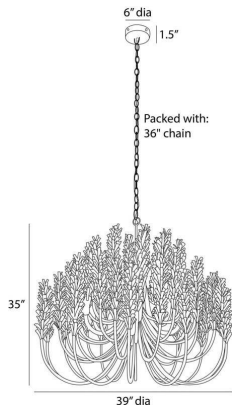

## KAIA CHANDELIER

DMS20  
H: 35 IN, Dia: 39.00 IN  
Ivory Coconut Shell

With beaded stems adorned with layers of ivory coconut shell, the elegant arms are finished with a flourish. Reminiscent of rock candy, the curved arms of white iron offer lots of texture to add drama to any table. Finish will vary.

### DIMENSIONS

Canopy	H: 1.5 IN, Dia: 6.00 IN
Chandelier	H: 34 IN, Dia: 39.00 IN
Minimum Hanging	H: 35 IN
Max Hanging Height	71 in

### WIRING

Rating	Indoor Only
Cord	10 FT, Clear/Silver, SVT
Socket	6, Type B - E12
Maximum Watt	40
Voltage	110-120 V

### REPLACEMENT PARTS

Replacement Part 1	CHN-311
Replacement Part 1 Dim	36"