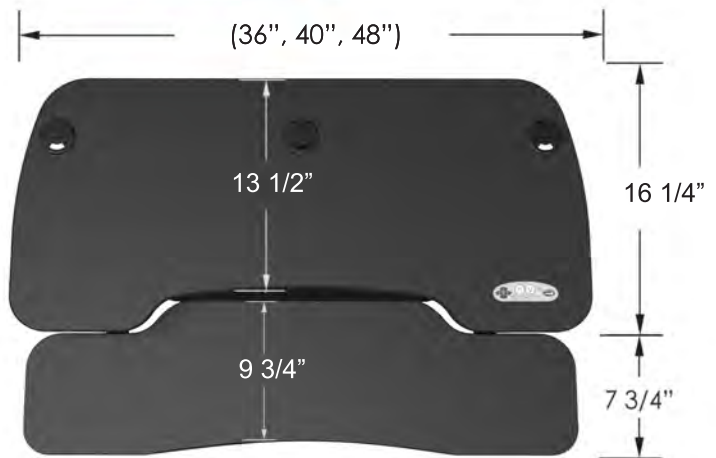

Lifetime Warranty

Quantity Discounts

Assembled in USA

Fast Shipping

Sales:
Local: 310-353-7100
Toll Free: 888-929-0322
Fax: 310-353-7109
Support@VersaTables.com