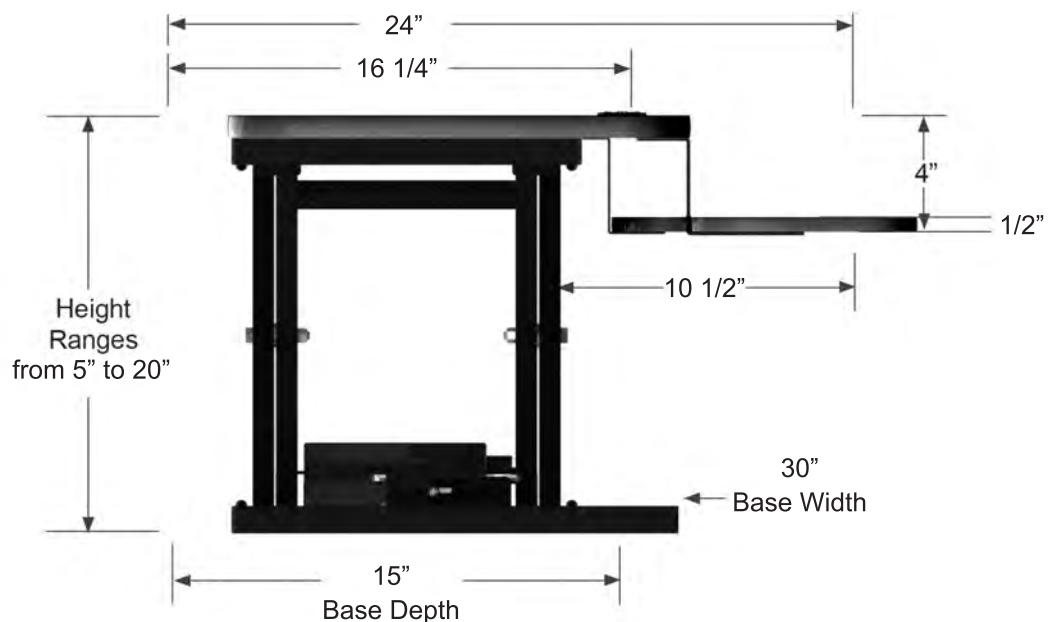

VersaDesk Power Pro Elite

Specification Sheet

MODEL #	WIDTH	KEYBOARD WIDTH	DEPTH	HEIGHT RANGE	WEIGHT
VDPPE3624	36"	36"	24"	5" to 20"	41 lbs.
VDPPE4024	40"	36"	24"	5" to 20"	43 lbs.
VDPPE4824	48"	36"	24"	5" to 20"	46 lbs.

SURFACE COLORS

FRAME COLORS

KEY FEATURES

- Lifts up to 80 lbs
- Raises up to 20"
- Electric Push Button Adjustment
- iOS mobile app integration
- Universal USB Charging Port
- LED ambient lighting
- 3 customizable height presets
- 3 Universal Grommet Holes
- High-Density Fiberboard Surface
- Recycled Steel Frame
- High-Pressure WilsonArt Laminate
- High Quality Power Coat
- Premium T-Molding
- Patented
- BIFMA Rated

ELECTRICAL INFO

Voltage: 29V
 Amperage: 2 Amps
 Power rating 55 Watts

Pair your Power Pro and your phone with our app:

Lifetime Warranty

Quantity Discounts

Assembled in USA

Fast Shipping

Sales:
 Local: 310-353-7100
 Toll Free: 888-929-0322
 Fax: 310-353-7109
 Support@VersaTables.com